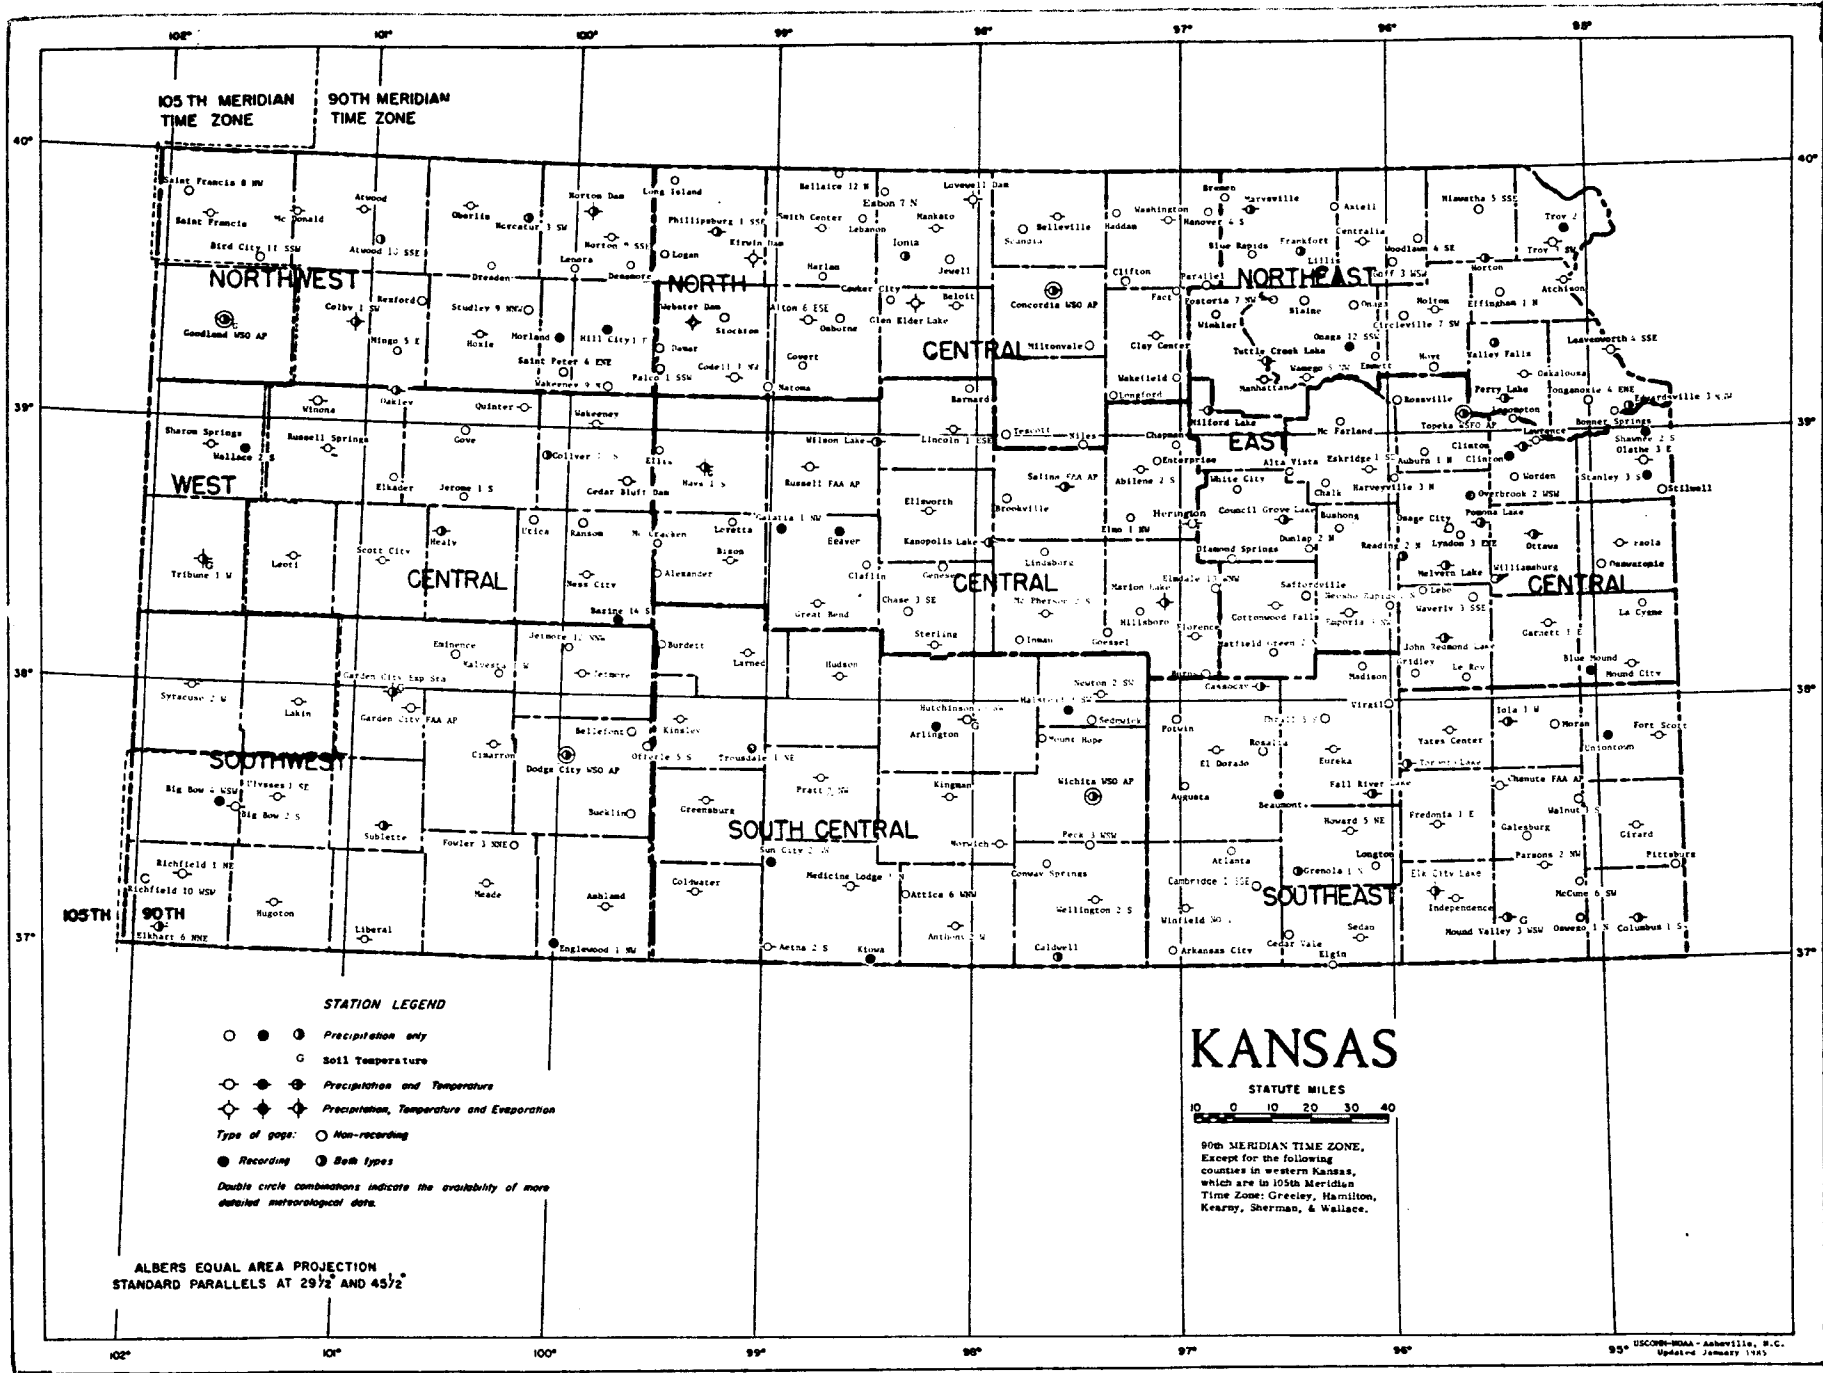

TABLE 2: INFORMATION ABOUT TAPES CONTENTS