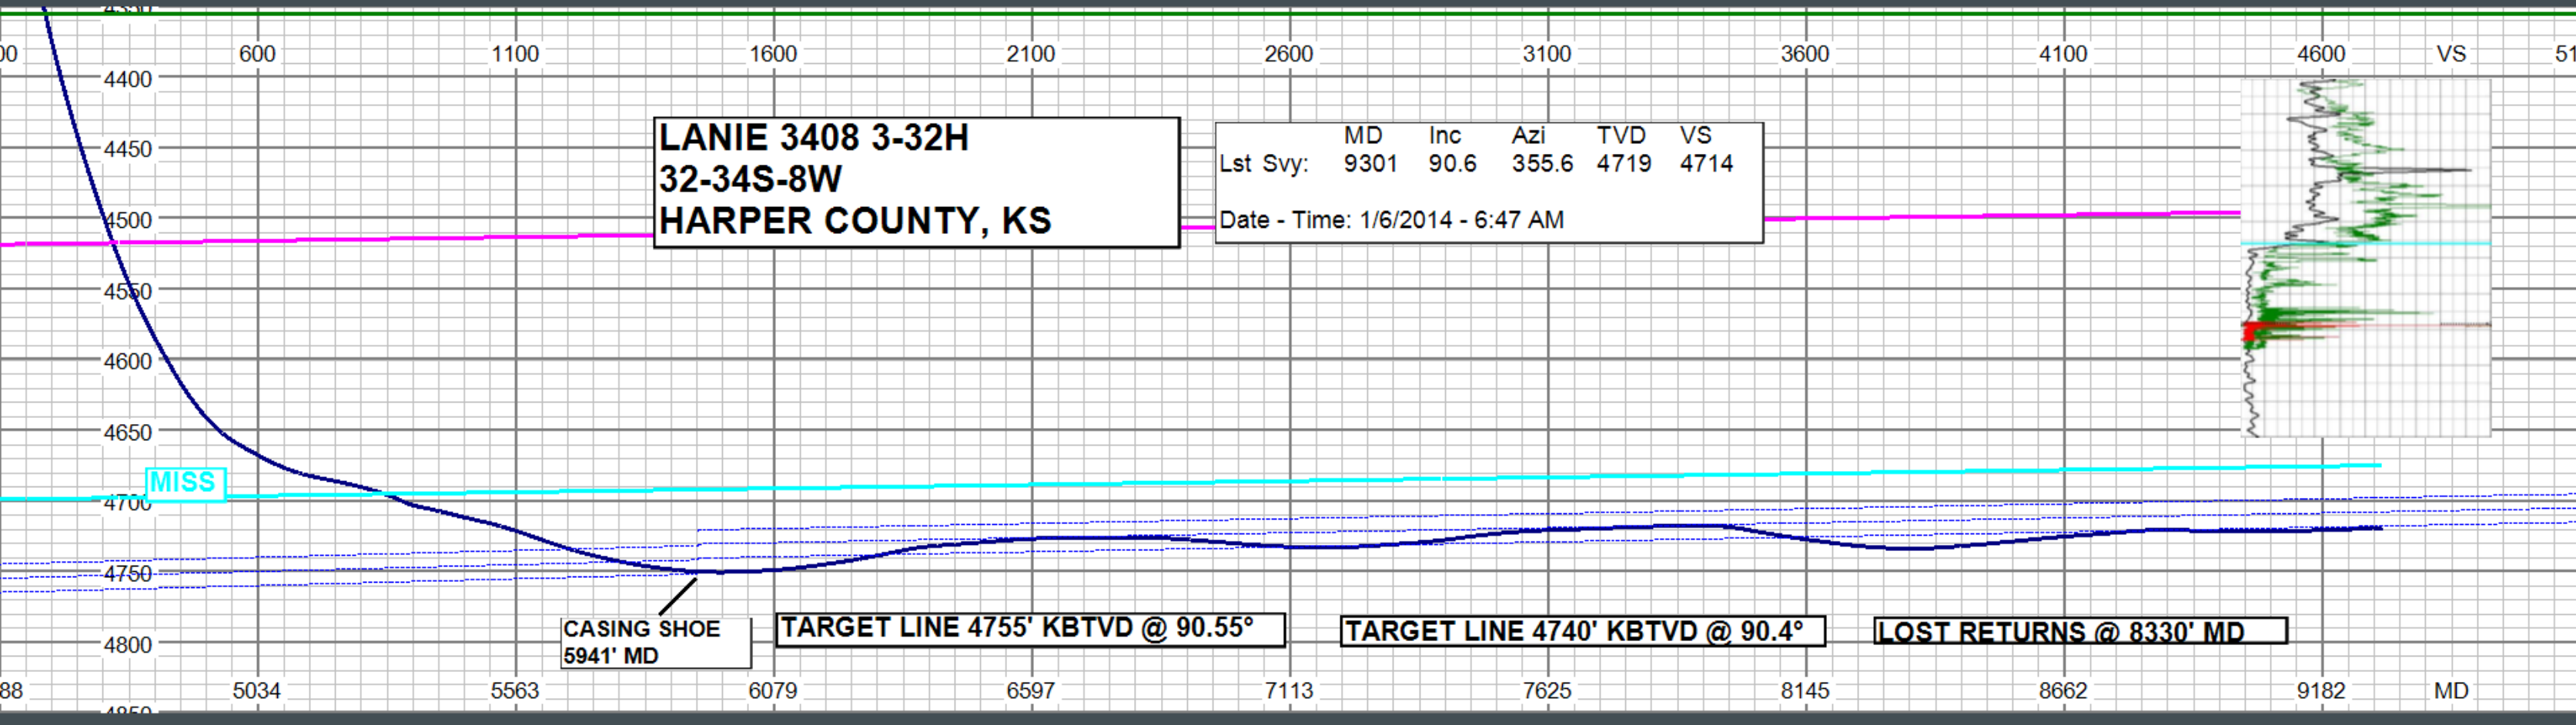

Load

Save

Type Logs

Show All

Hughes B 1

LANIE 3408 3-32H
32-34S-8W
HARPER COUNTY, KS

	MD	Inc	Azi	TVD	VS
Lst Svy:	9301	90.6	355.6	4719	4714
Date - Time: 1/6/2014 - 6:47 AM					