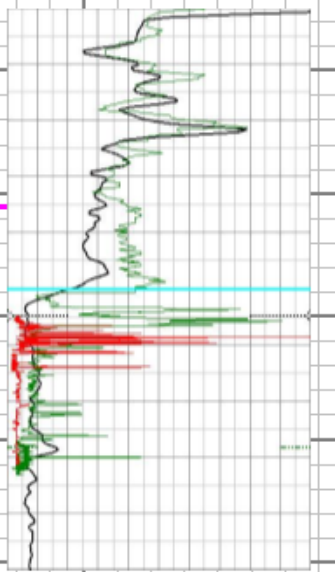

**CATHER 3507 2-4H  
4-35S-7W  
HARPER COUNTY, KANSAS**

	MD	Inc	Azi	TVD	VS
Lst Svy:	8898	92.5	2.6	4767	4423
Date - Time:	11/22/2013 - 9:39 PM				

**6490' MD DRILLING WITH PARTIAL RETURNS**

**TARGET LINE 4815' KBTVD @ 90.45**