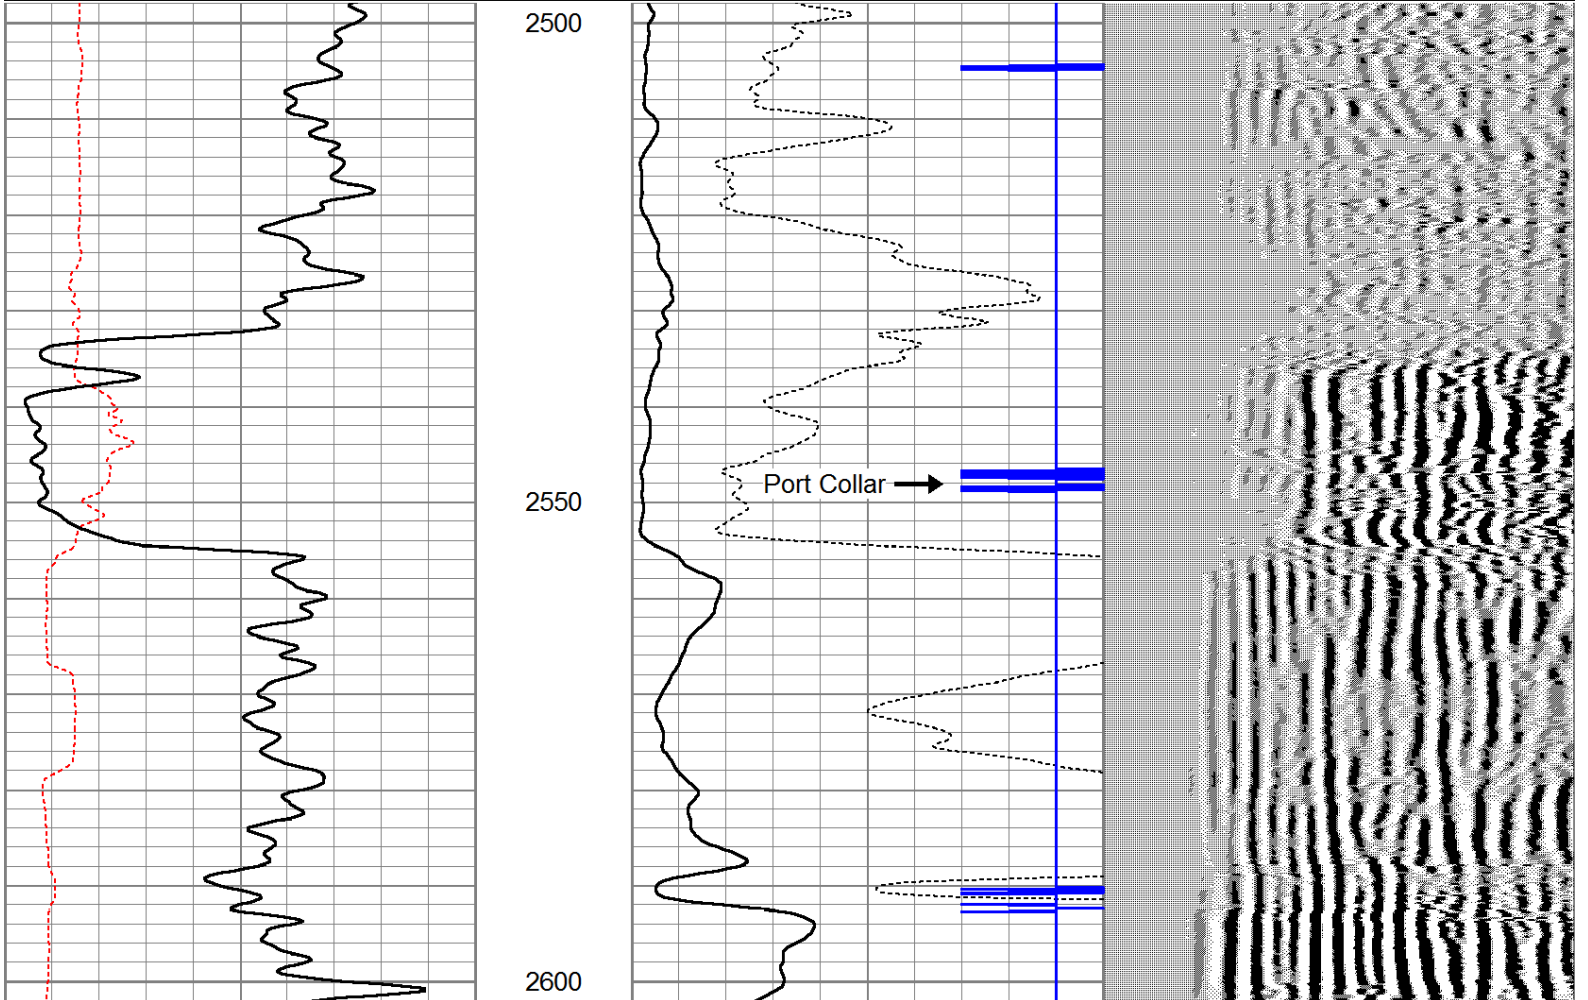

Database File: 010940cbl.db  
 Dataset Pathname: pass4.5  
 Presentation Format: cbl dig  
 Dataset Creation: Mon Jun 24 15:29:13 2013 by Calc SCH 110223  
 Charted by: Depth in Feet scaled 1:240

210	Travel Time (usec)	1000	0	Amplitude (mV)	100	200	Variable Density	1200
0	GR (GAPI)	150	0	Amplified Amplitude (mV)	10			
			9	Collar Locator	-1			

210	Travel Time (usec)	1000	0	Amplitude (mV)	100	200	Variable Density	1200
0	GR (GAPI)	150	0	Amplified Amplitude (mV)	10			
			9	Collar Locator	-1			

Database File: 010940cbl.db  
 Dataset Pathname: pass5.8m  
 Presentation Format: cbl dig  
 Dataset Creation: Tue Jun 25 12:47:54 2013  
 Charted by: Depth in Feet scaled 1:240

210	Travel Time (usec)	1000	0	Amplitude (mV)	100	200	Variable Density	1200
0	GR (GAPI)	150	0	Amplified Amplitude (mV)	10			
			9	Collar Locator	-1			

3350

3400

3450

3500

3550

3600

3650