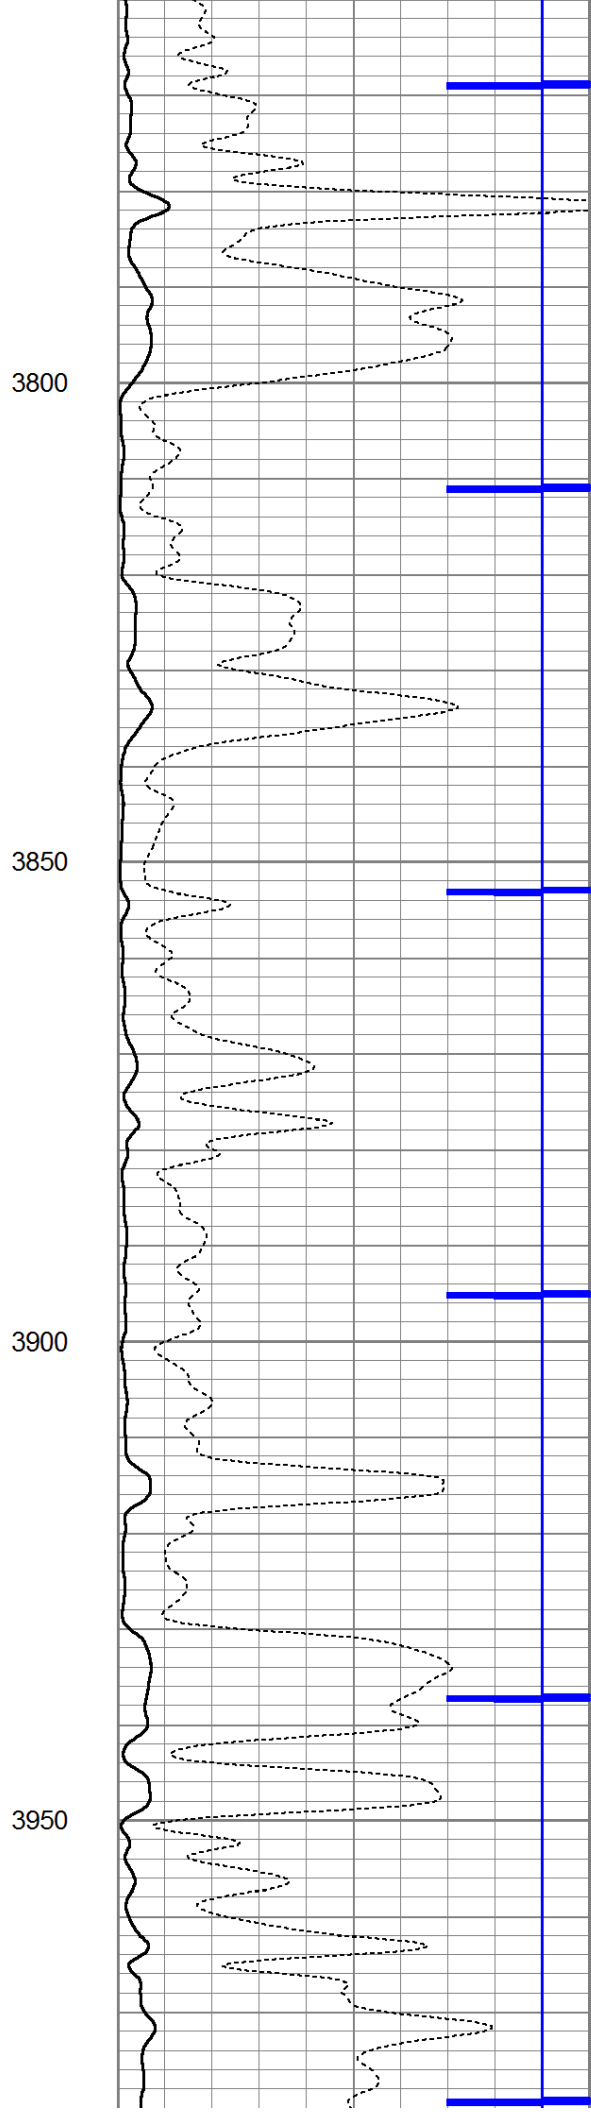

Database File: 010940cbl.db  
 Dataset Pathname: pass4.5  
 Presentation Format: cbl dig  
 Dataset Creation: Mon Jun 24 15:29:13 2013 by Calc SCH 110223  
 Charted by: Depth in Feet scaled 1:240

210	Travel Time (usec)	1000	0	Amplitude (mV)	100	200	Variable Density	1200
0	GR (GAPI)	150	0	Amplified Amplitude (mV)	10			
			9	Collar Locator	-1			

210	Travel Time (usec)	1000	0	Amplitude (mV)	100	200	Variable Density	1200
0	GR (GAPI)	150	0	Amplified Amplitude (mV)	10			
			9	Collar Locator	-1			

Database File: 010940cbl.db  
 Dataset Pathname: pass5.8m  
 Presentation Format: cbl dig  
 Dataset Creation: Tue Jun 25 12:47:54 2013  
 Charted by: Depth in Feet scaled 1:240

210	Travel Time (usec)	1000	0	Amplitude (mV)	100	200	Variable Density	1200
0	GR (GAPI)	150	0	Amplified Amplitude (mV)	10			
			9	Collar Locator	-1			

3350

3400

3450

3500

3550

3600

3650

3700

3750

4000

4050

4100

4150

4200

4200