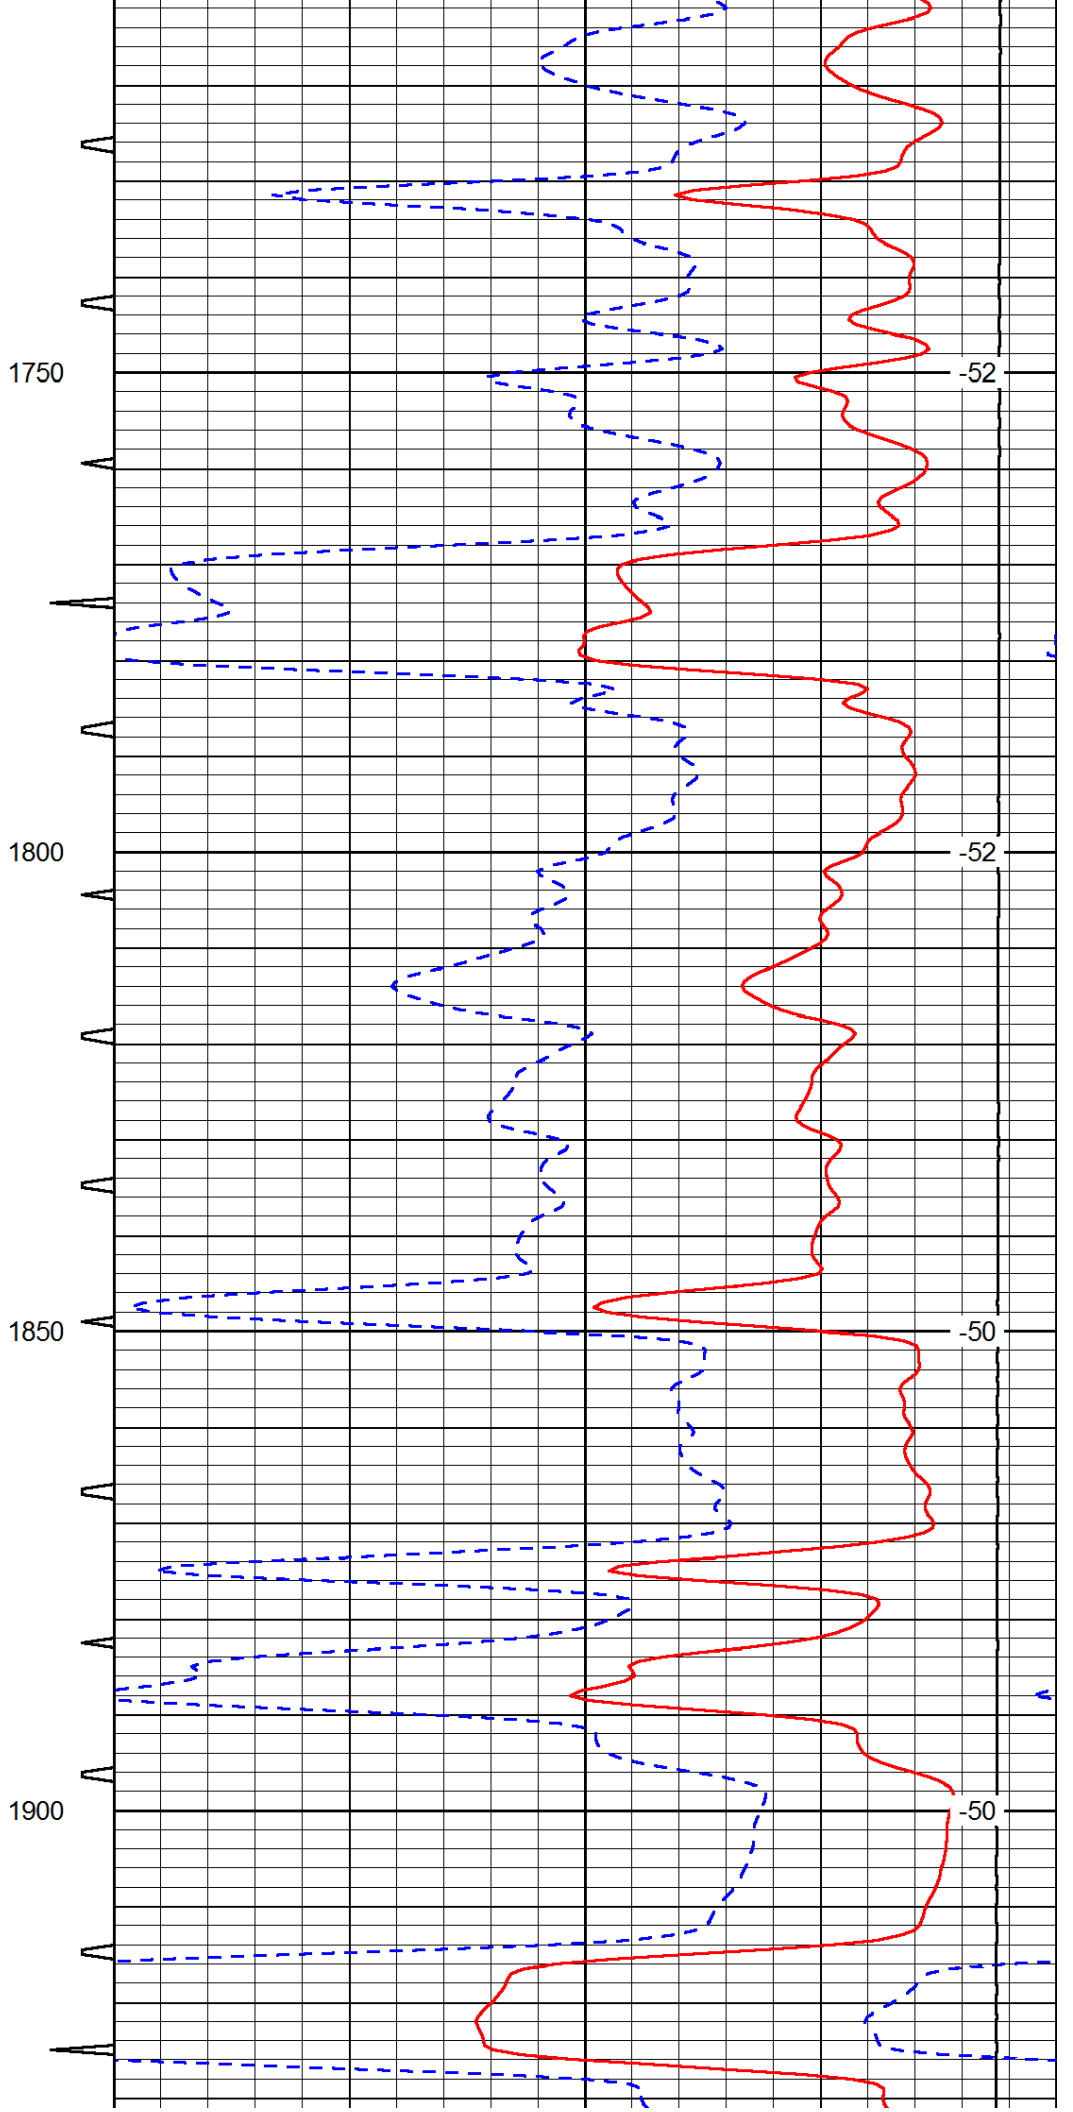

0	Gamma Ray	150	Sonic Int	140	Delta Time (usec/ft)	40
150	Gamma Ray	300	5	0	SPOR	-10
6	Caliper (GAPI)	16		15000	LTEN (lb)	0

LSPD

2400

-45

0	Gamma Ray	150
150	Gamma Ray	300
6	Caliper (GAPI)	16

Sonic Int	140	Delta Time (usec/ft)	40
5	0	SPOR	-10
	30	LTEN (lb)	0
	15000		

LSPD