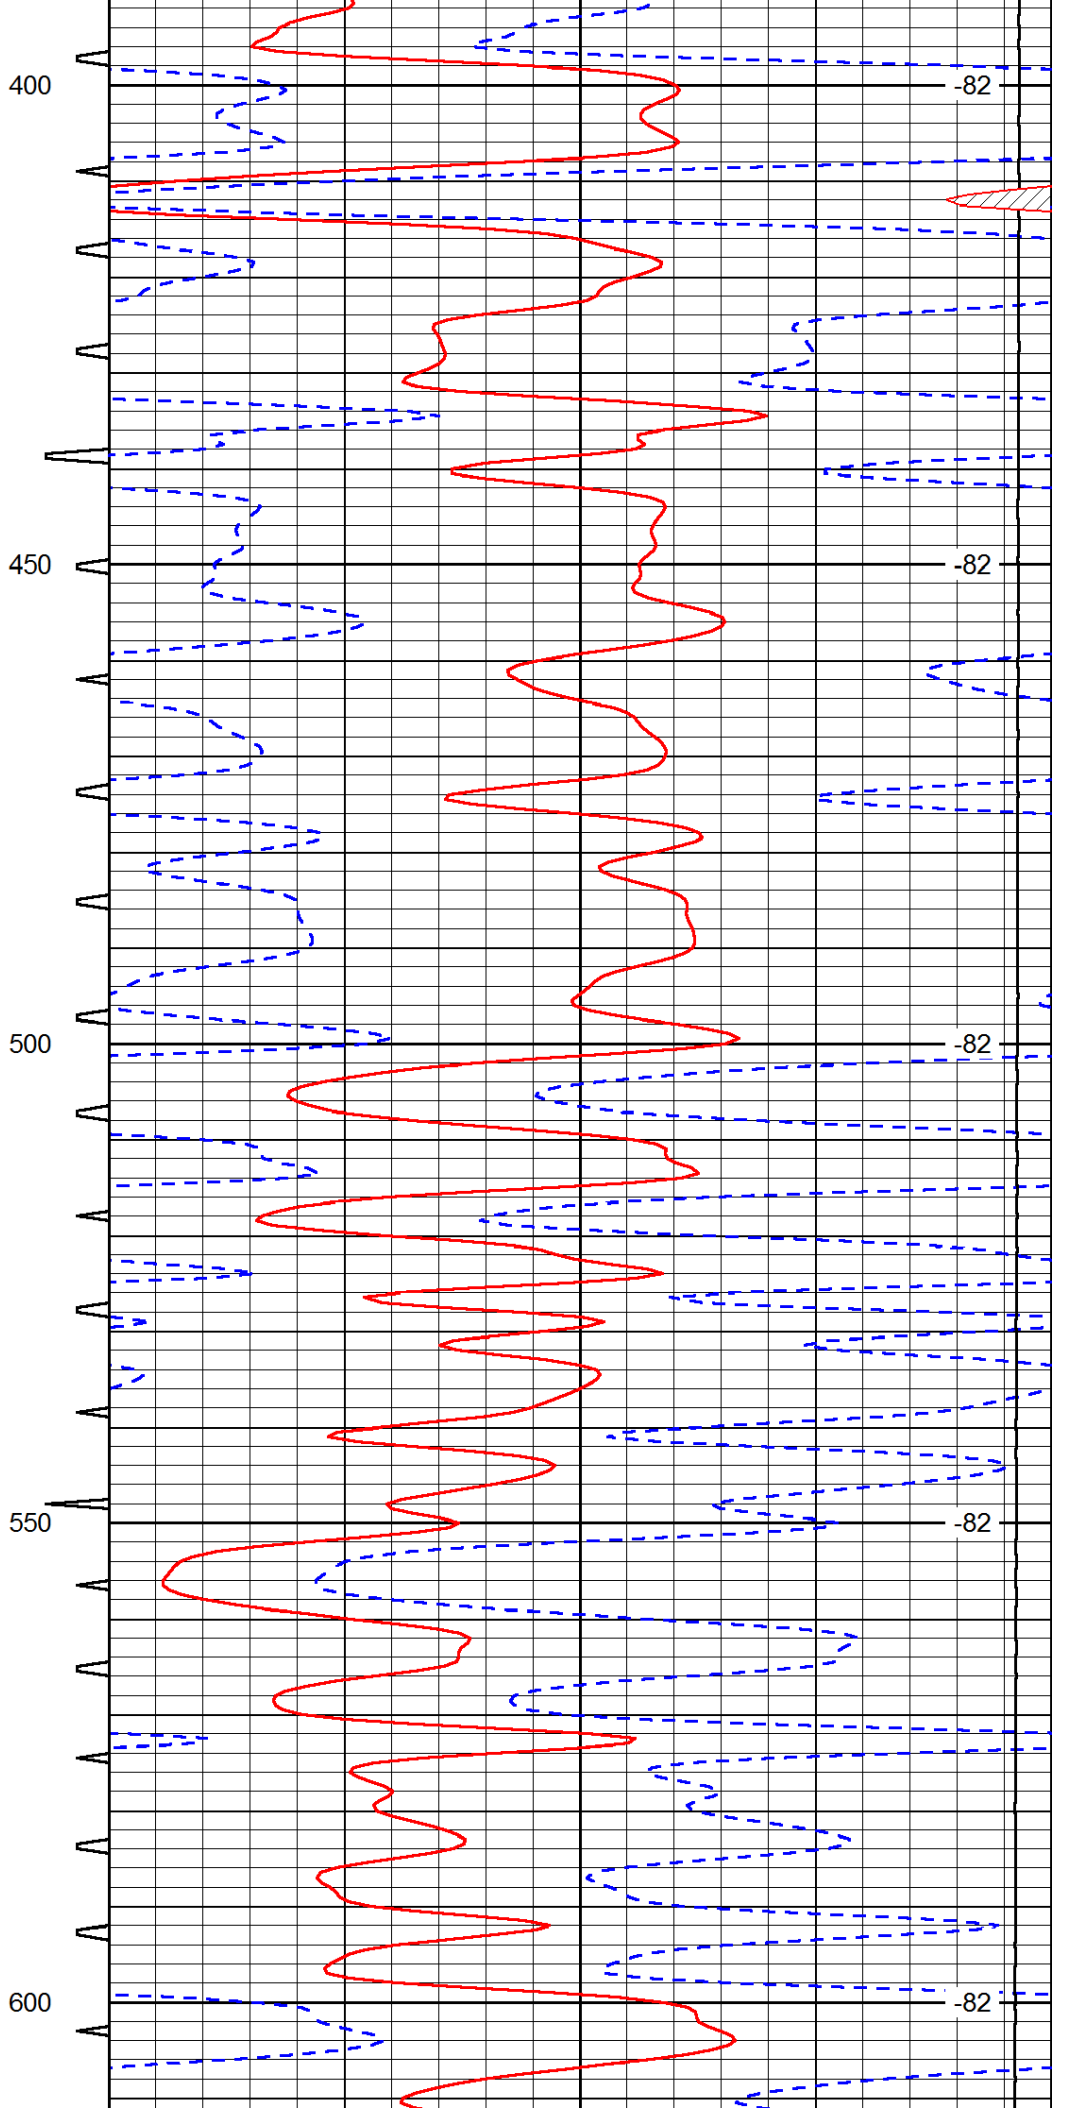

0	Gamma Ray	150	Sonic Int	140	Delta Time (usec/ft)	40
150	Gamma Ray	300	5	0	SPOR	-10
6	Caliper (GAPI)	16		15000	LTEN (lb)	0

LSPD

2400

-45

0	Gamma Ray	150
150	Gamma Ray	300
6	Caliper (GAPI)	16

Sonic Int	140	Delta Time (usec/ft)	40
5	0	SPOR	-10
	30	LTEN (lb)	0
	15000		

LSPD