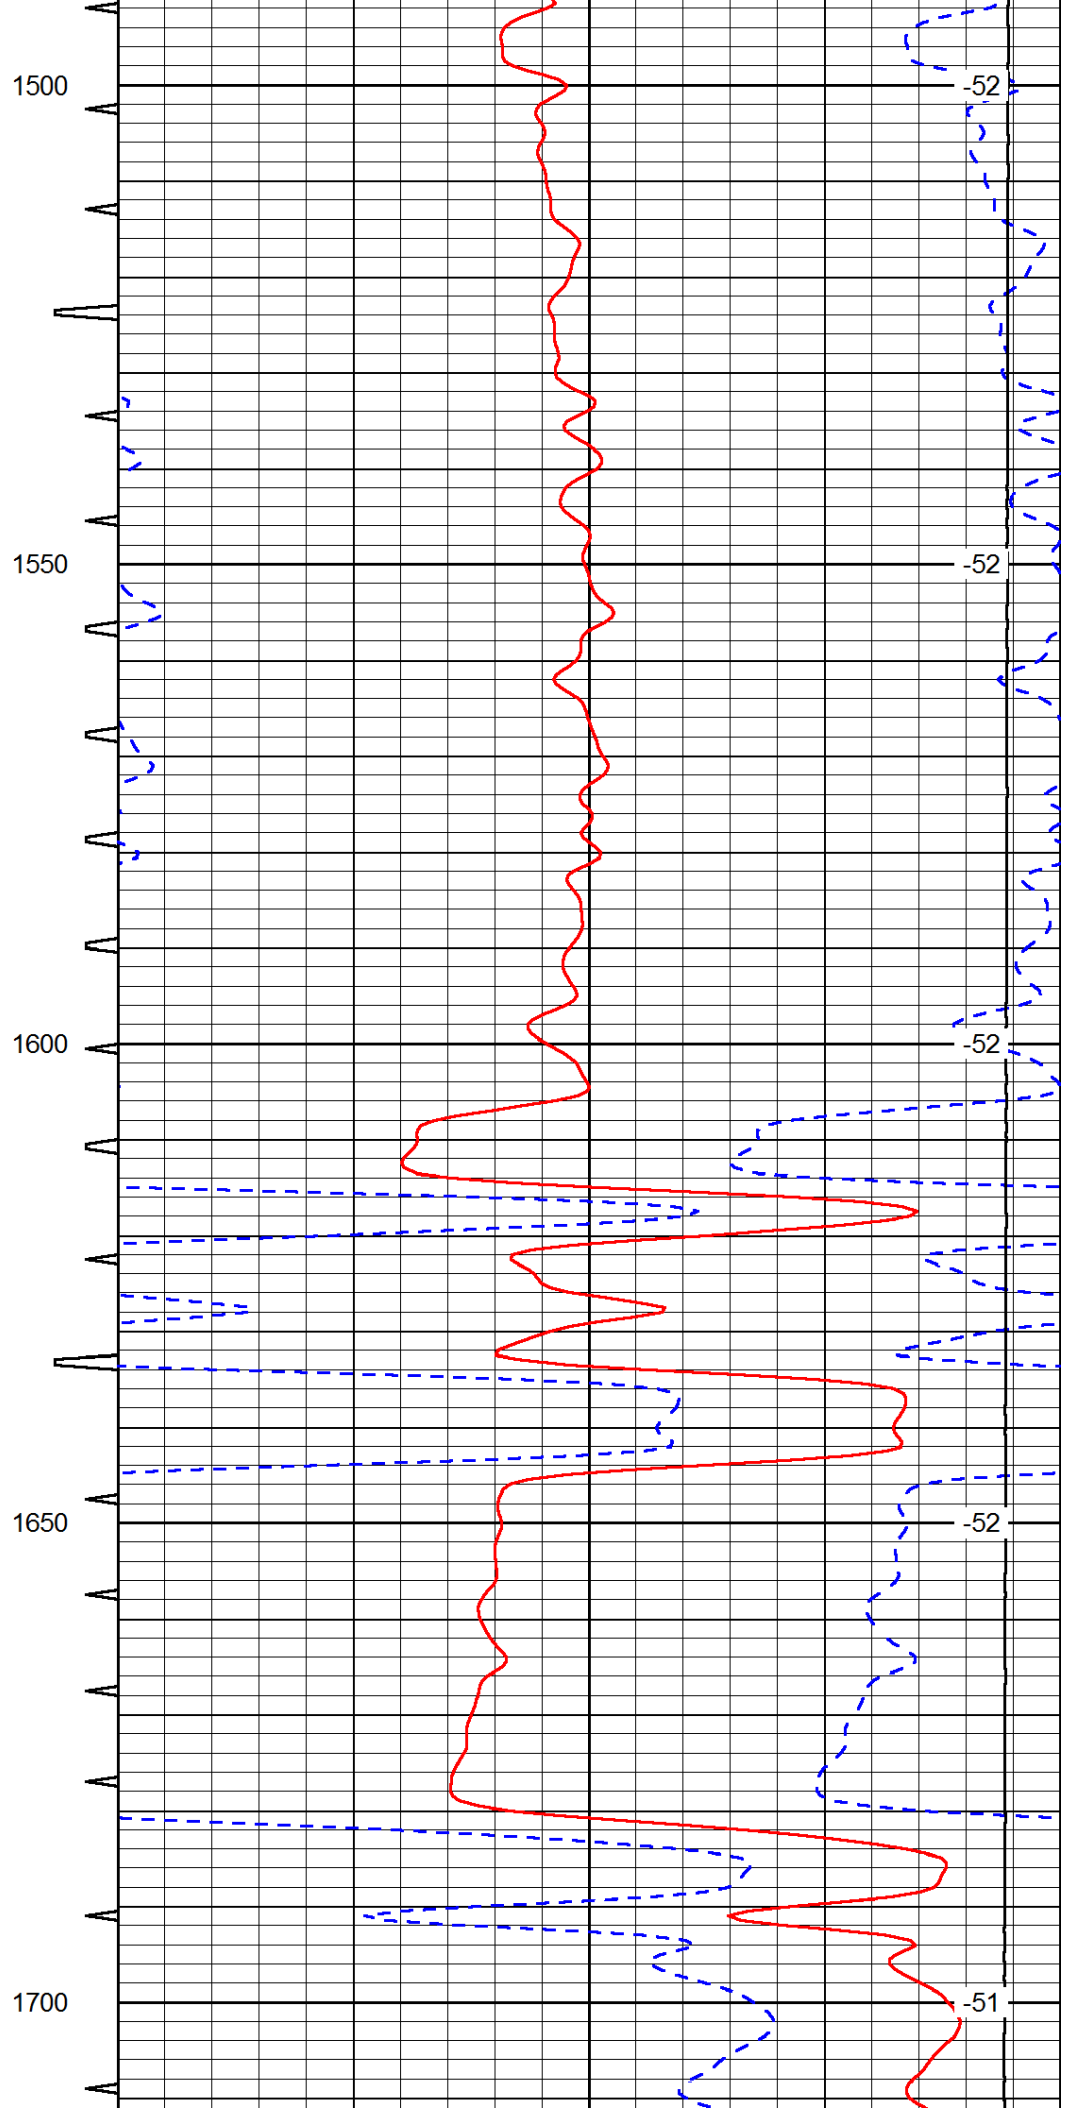

0	Gamma Ray	150	Sonic Int	140	Delta Time (usec/ft)	40
150	Gamma Ray	300	5	0	SPOR	-10
6	Caliper (GAPI)	16		15000	LTEN (lb)	0

LSPD

2400

-45

0	Gamma Ray	150
150	Gamma Ray	300
6	Caliper (GAPI)	16

Sonic Int	140	Delta Time (usec/ft)	40
5	0	SPOR	-10
	30	LTEN (lb)	0
	15000		

LSPD