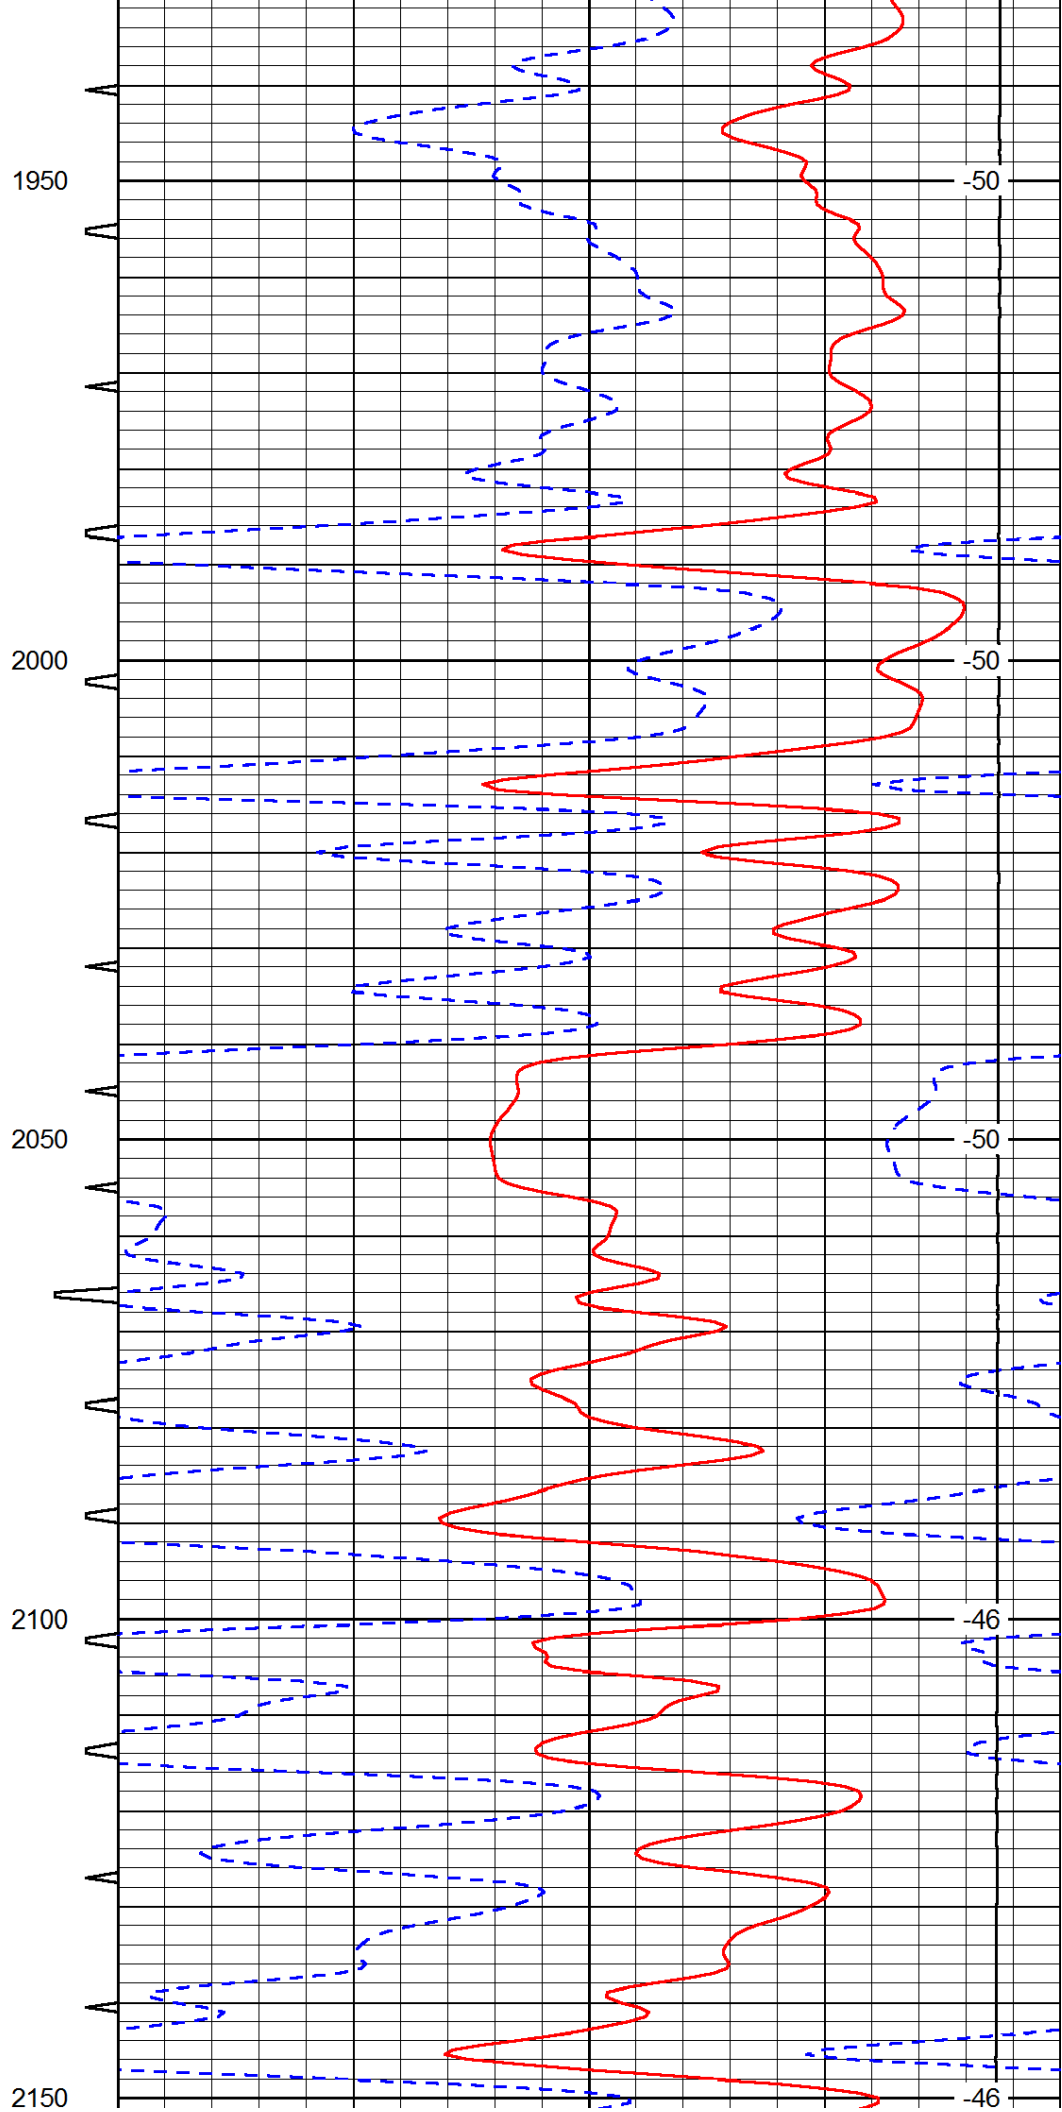

0	Gamma Ray	150	Sonic Int	140	Delta Time (usec/ft)	40
150	Gamma Ray	300	5	0	SPOR	-10
6	Caliper (GAPI)	16		15000	LTEN (lb)	0

LSPD

2400

-45

0	Gamma Ray	150
150	Gamma Ray	300
6	Caliper (GAPI)	16

Sonic Int	140	Delta Time (usec/ft)	40
5	0	SPOR	-10
	30	LTEN (lb)	0
	15000		

LSPD