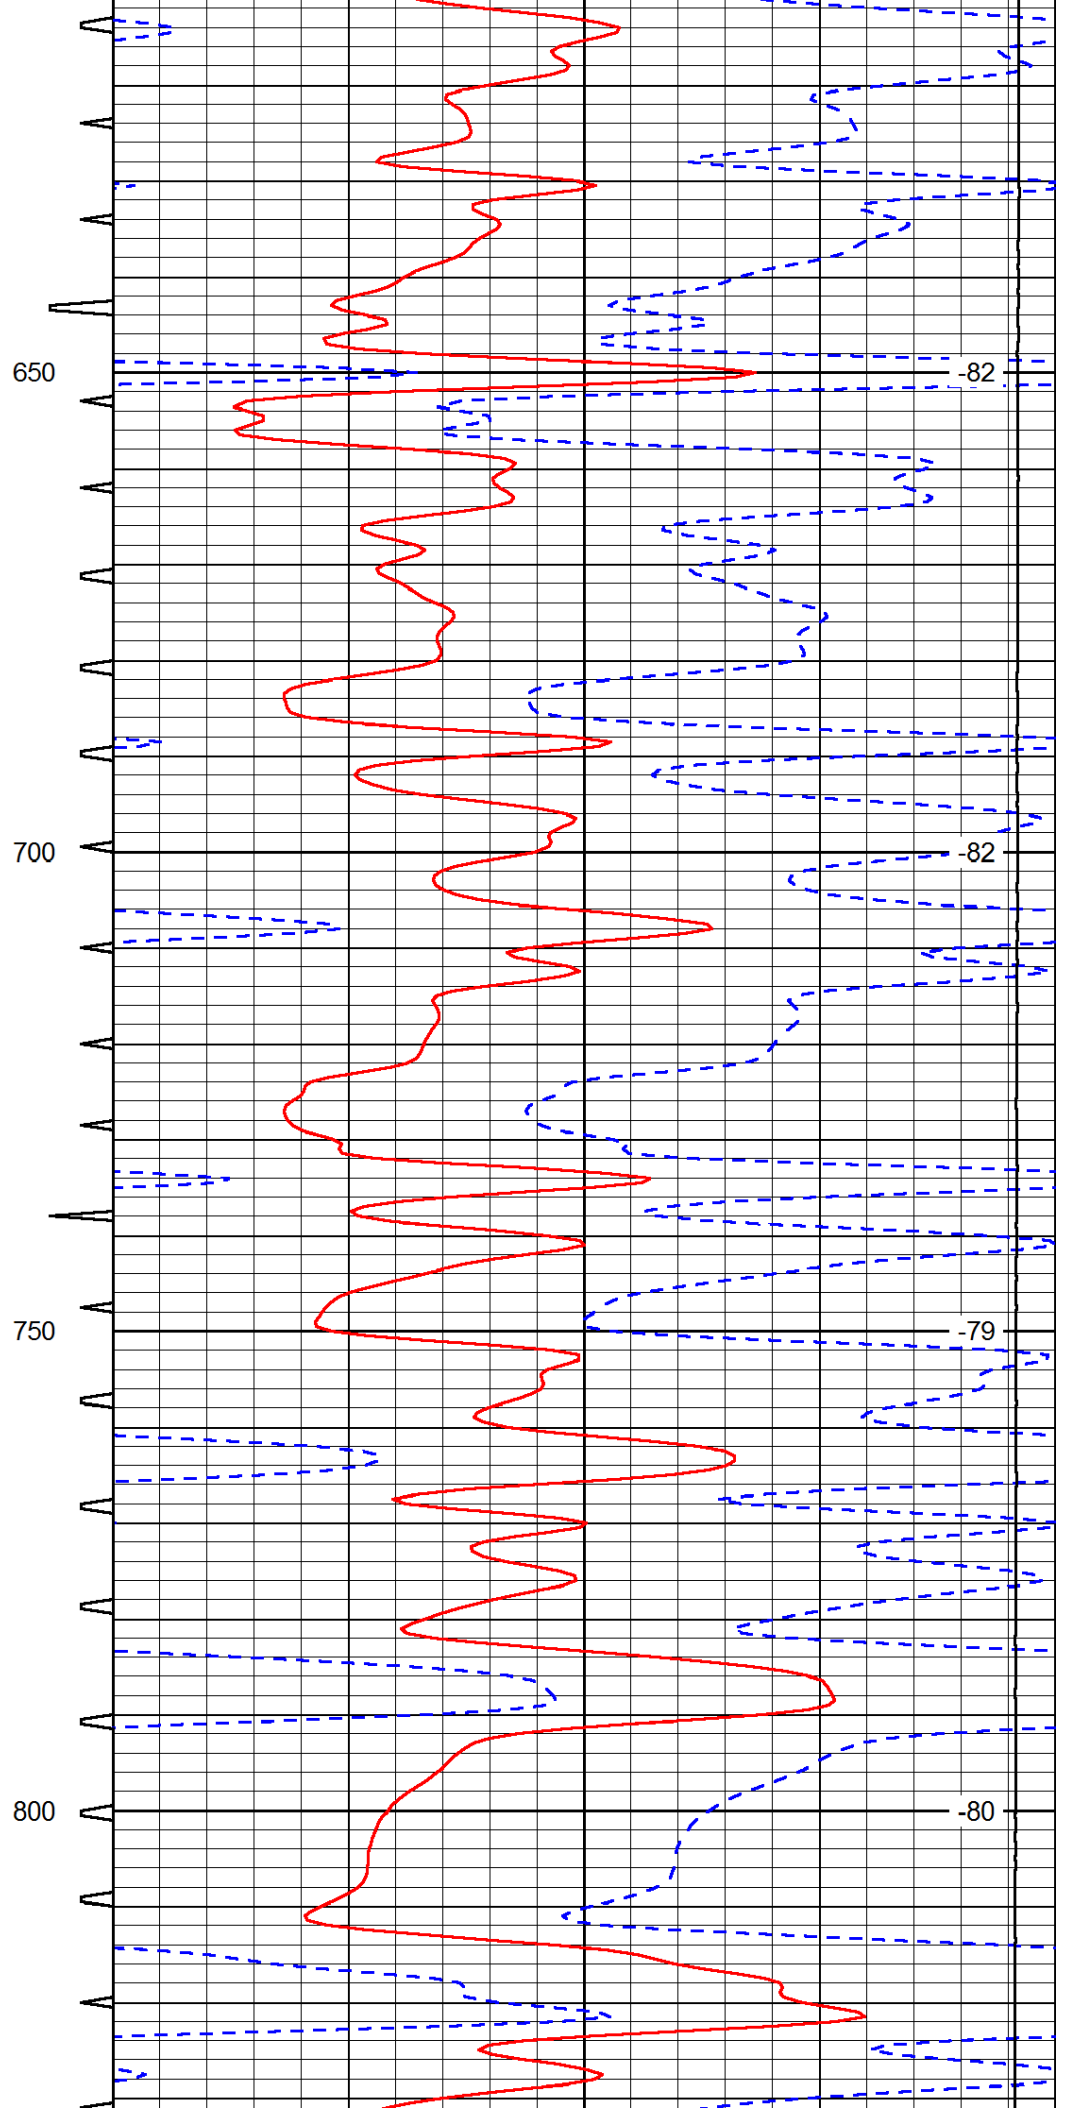

0	Gamma Ray	150	Sonic Int	140	Delta Time (usec/ft)	40
150	Gamma Ray	300	5	0	SPOR	-10
6	Caliper (GAPI)	16		15000	LTEN (lb)	0

LSPD

2400

-45

0	Gamma Ray	150
150	Gamma Ray	300
6	Caliper (GAPI)	16

Sonic Int	140	Delta Time (usec/ft)	40
5	0	SPOR	-10
	30	LTEN (lb)	0
	15000		

LSPD