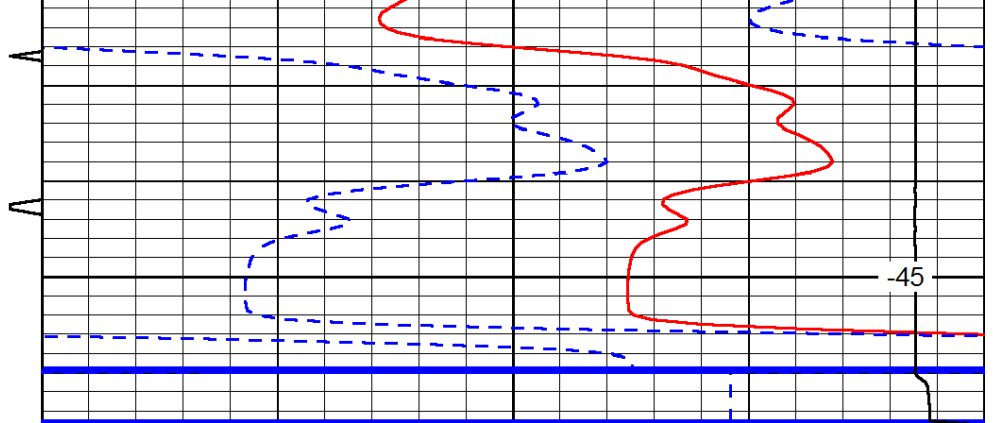

0	Gamma Ray	150	Sonic Int	140	Delta Time (usec/ft)	40
150	Gamma Ray	300	5	0	SPOR	-10
6	Caliper (GAPI)	16		15000	LTEN (lb)	0

LSPD

2400

-45

0	Gamma Ray	150
150	Gamma Ray	300
6	Caliper (GAPI)	16

Sonic Int	140	Delta Time (usec/ft)	40
5	0	SPOR	-10
	30	LTEN (lb)	0
	15000		

LSPD