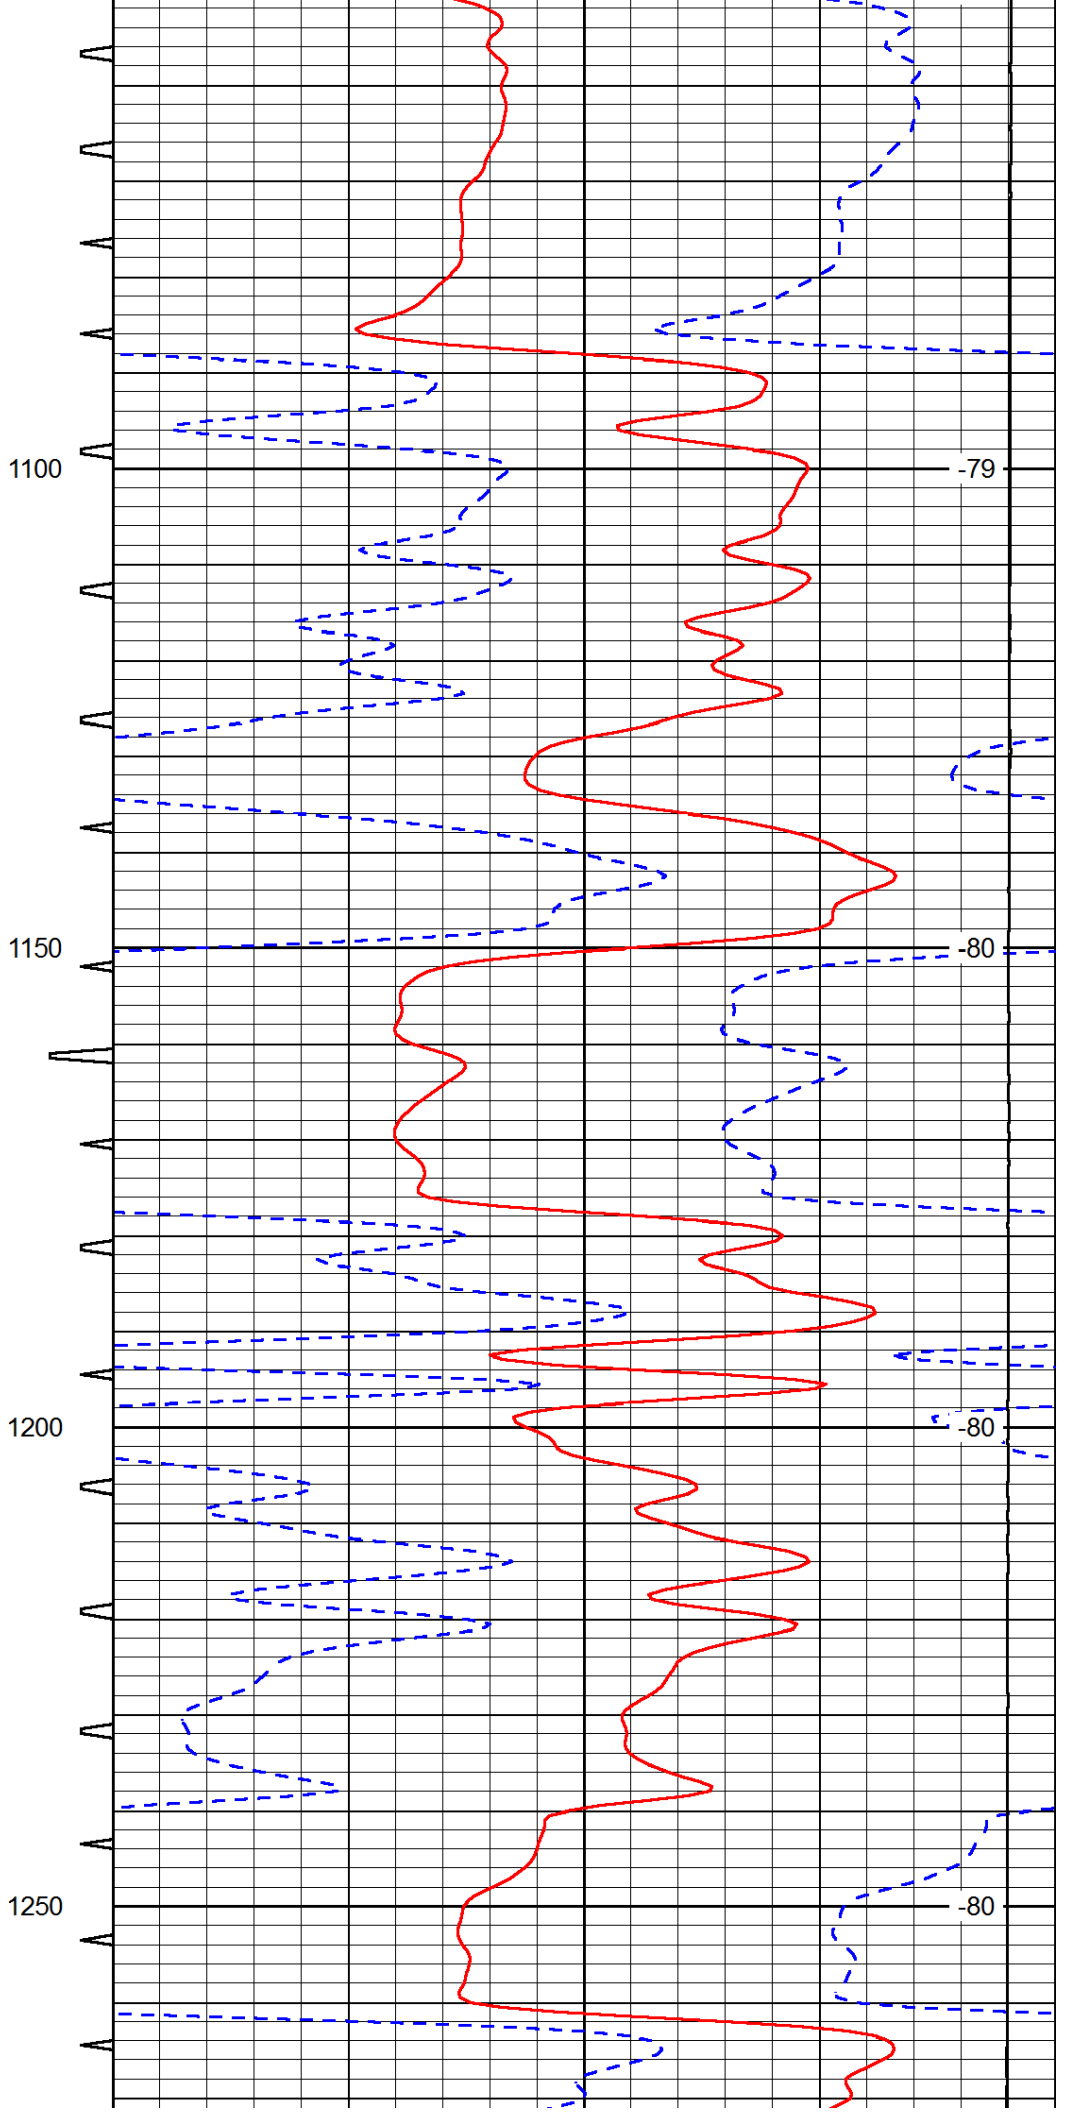

0	Gamma Ray	150	Sonic Int	140	Delta Time (usec/ft)	40
150	Gamma Ray	300	5	0	SPOR	-10
6	Caliper (GAPI)	16		15000	LTEN (lb)	0

LSPD

2400

-45

0	Gamma Ray	150
150	Gamma Ray	300
6	Caliper (GAPI)	16

Sonic Int	140	Delta Time (usec/ft)	40
5	0	SPOR	-10
	30	LTEN (lb)	0
	15000		

LSPD