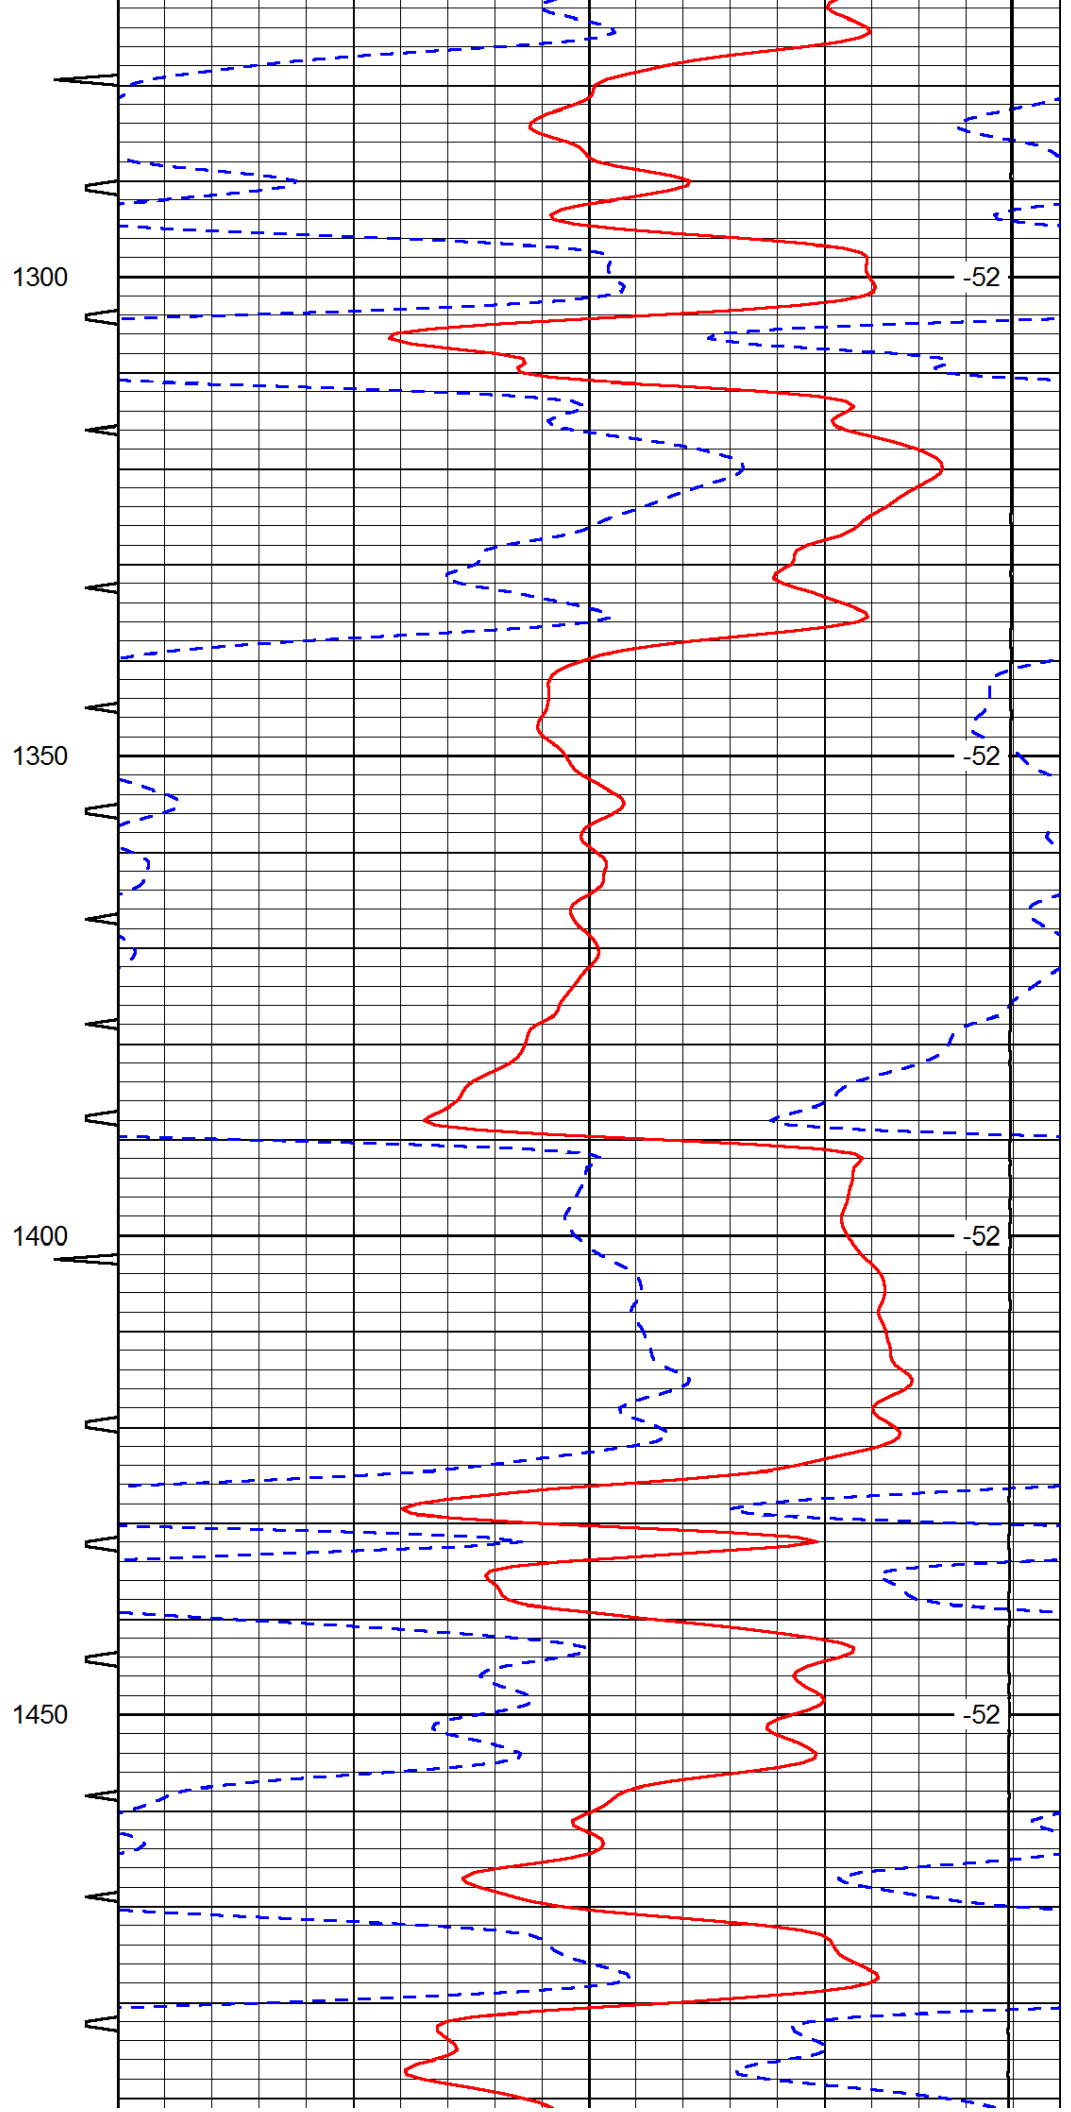

0	Gamma Ray	150	Sonic Int	140	Delta Time (usec/ft)	40
150	Gamma Ray	300	5	0	SPOR	-10
6	Caliper (GAPI)	16		15000	LTEN (lb)	0

LSPD

2400

-45

0	Gamma Ray	150
150	Gamma Ray	300
6	Caliper (GAPI)	16

Sonic Int	140	Delta Time (usec/ft)	40
5	0	SPOR	-10
	30	LTEN (lb)	0
	15000		

LSPD