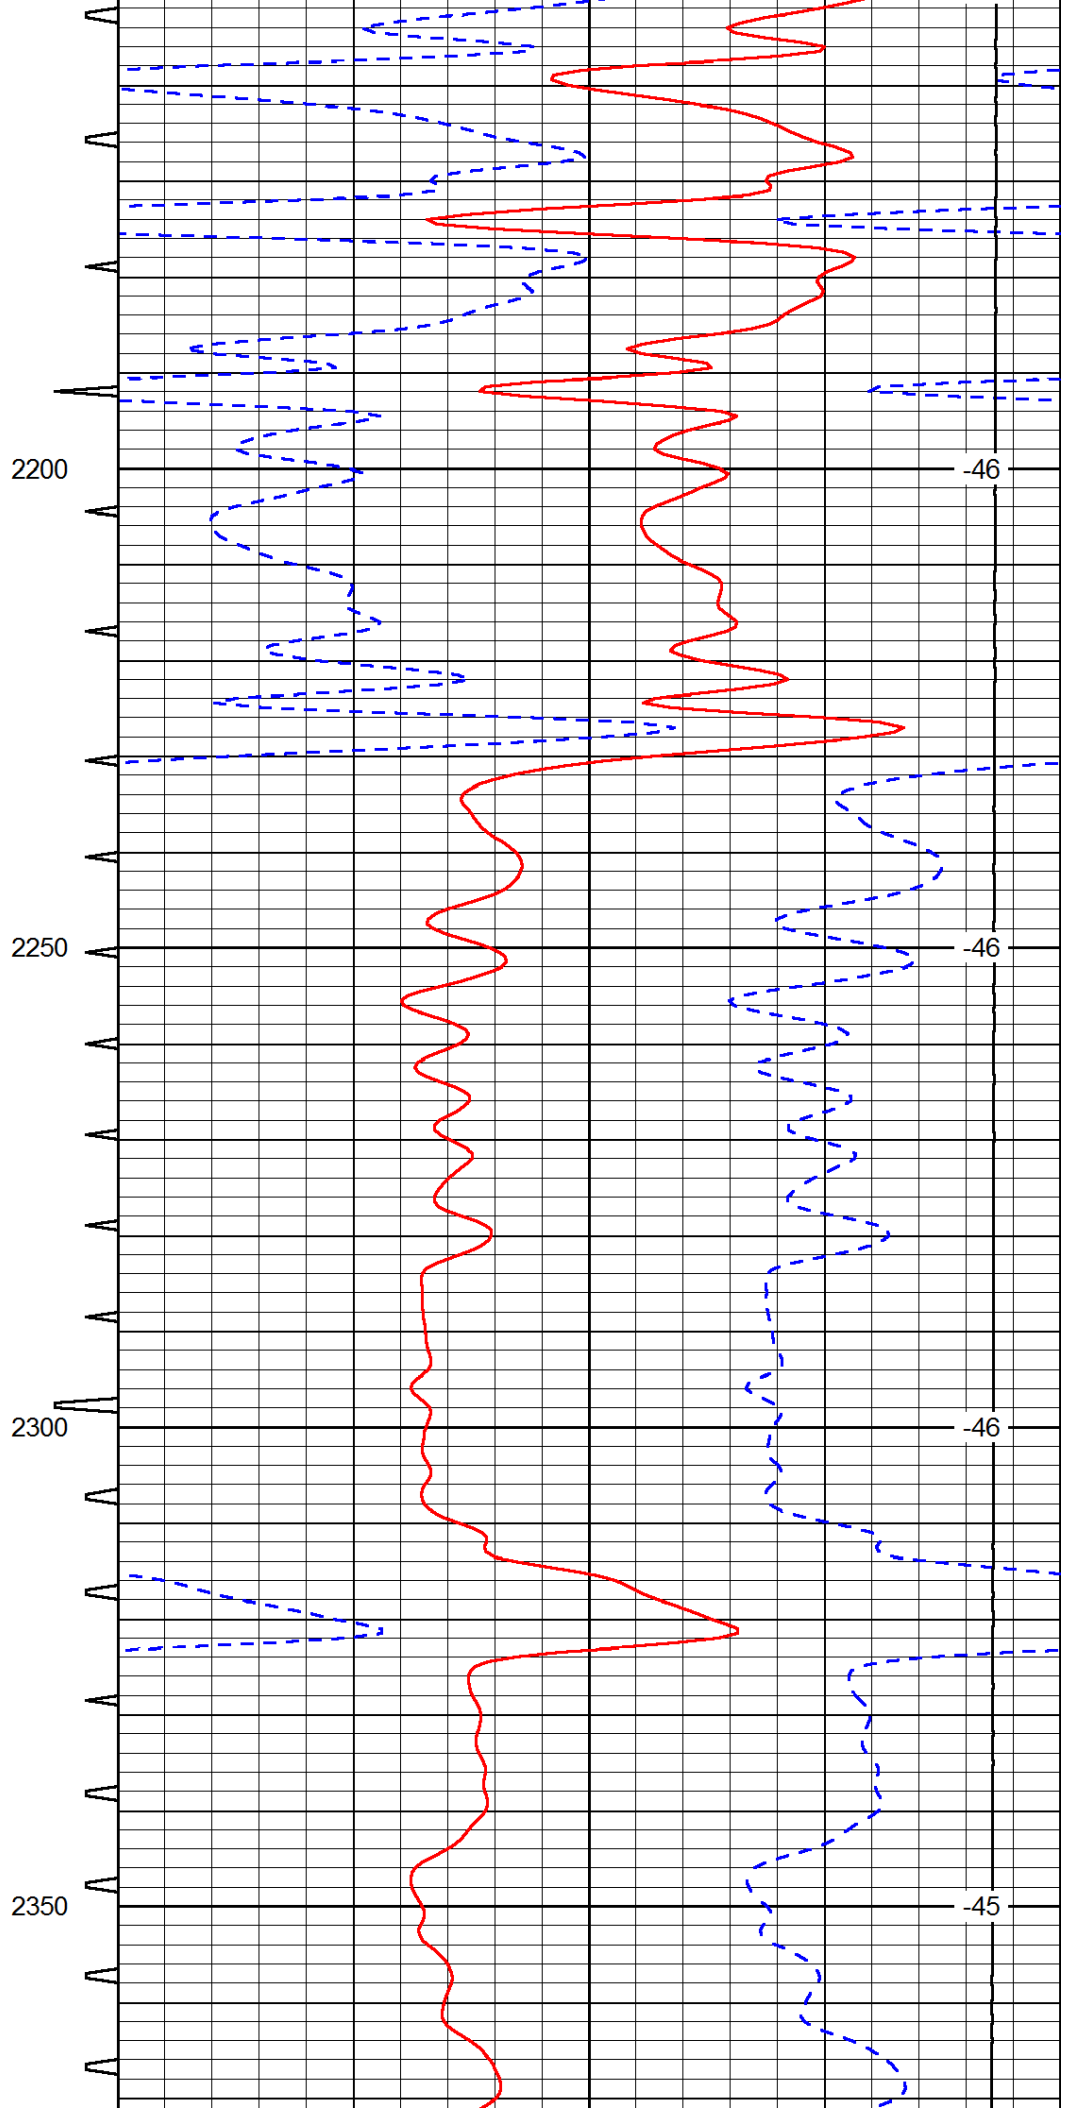

0	Gamma Ray	150	Sonic Int	140	Delta Time (usec/ft)	40
150	Gamma Ray	300	5	0	SPOR	-10
6	Caliper (GAPI)	16		15000	LTEN (lb)	0

LSPD

2400

-45

0	Gamma Ray	150
150	Gamma Ray	300
6	Caliper (GAPI)	16

Sonic Int	140	Delta Time (usec/ft)	40
5	0	SPOR	-10
	30	LTEN (lb)	0
	15000		

LSPD