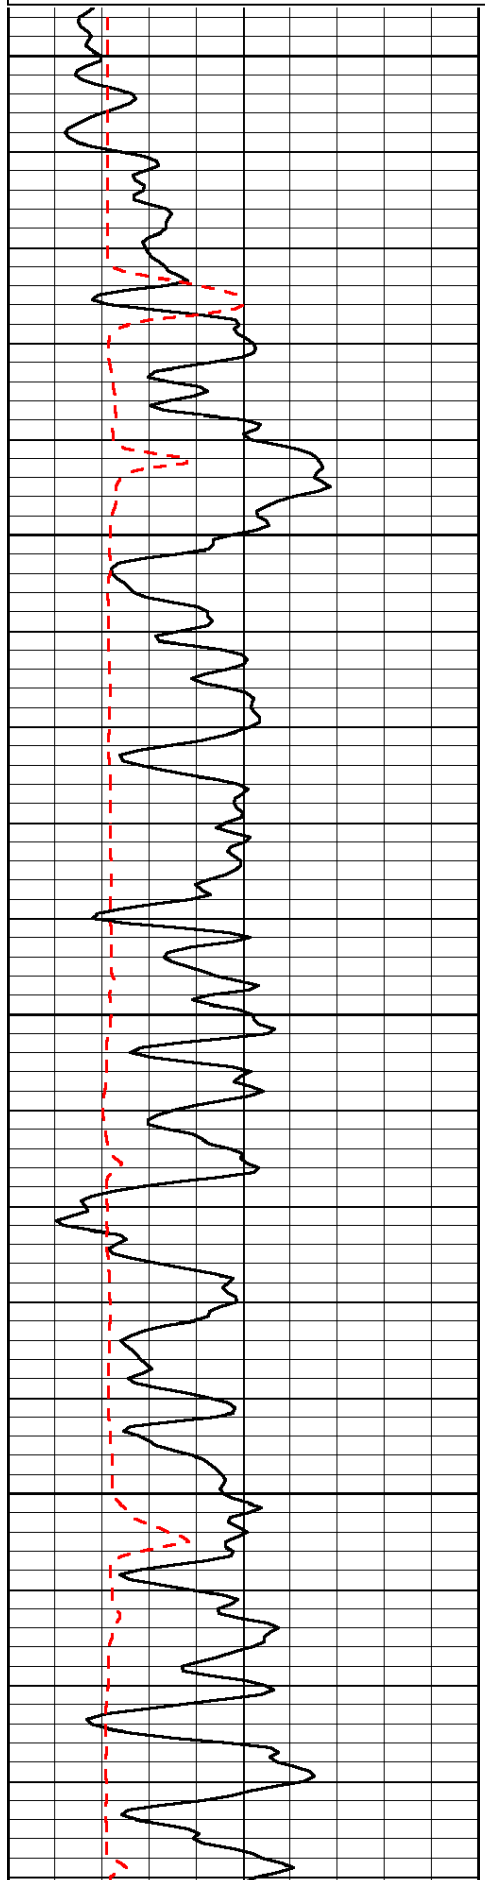

0	Gamma Ray	150	Sonic Int	140	Delta Time (usec/ft)	40
150	Gamma Ray	300	5	0	SPOR	-10
6	Caliper (GAPI)	16		15000	LTEN (lb)	0

LSPD

2400

-45

0	Gamma Ray	150
150	Gamma Ray	300
6	Caliper (GAPI)	16

Sonic Int	140	Delta Time (usec/ft)	40
5	0	SPOR	-10
	30	LTEN (lb)	0
	15000		

LSPD