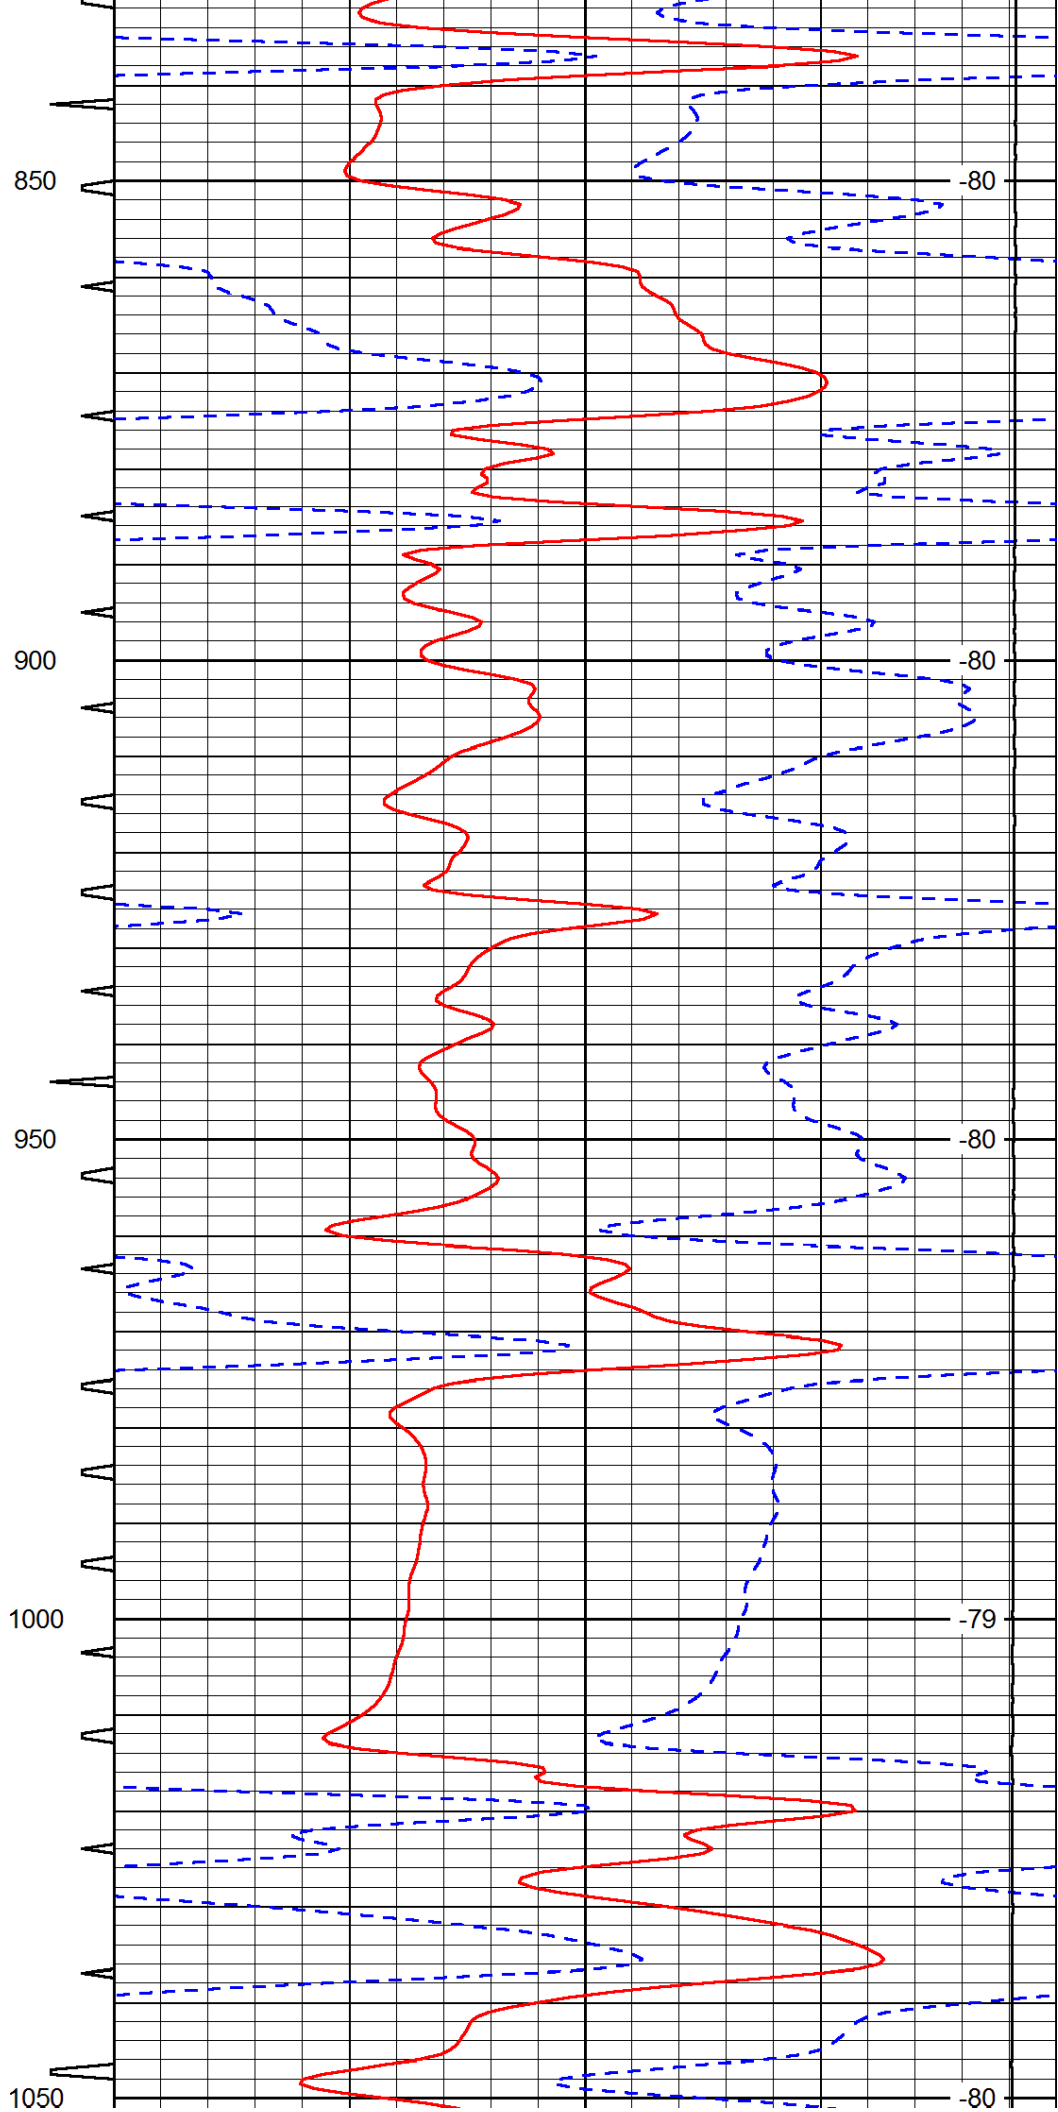

0	Gamma Ray	150	Sonic Int	140	Delta Time (usec/ft)	40
150	Gamma Ray	300	5	0	SPOR	-10
6	Caliper (GAPI)	16		15000	LTEN (lb)	0

LSPD

2400

-45

0	Gamma Ray	150
150	Gamma Ray	300
6	Caliper (GAPI)	16

Sonic Int	140	Delta Time (usec/ft)	40
5	0	SPOR	-10
	30	LTEN (lb)	0
	15000		

LSPD