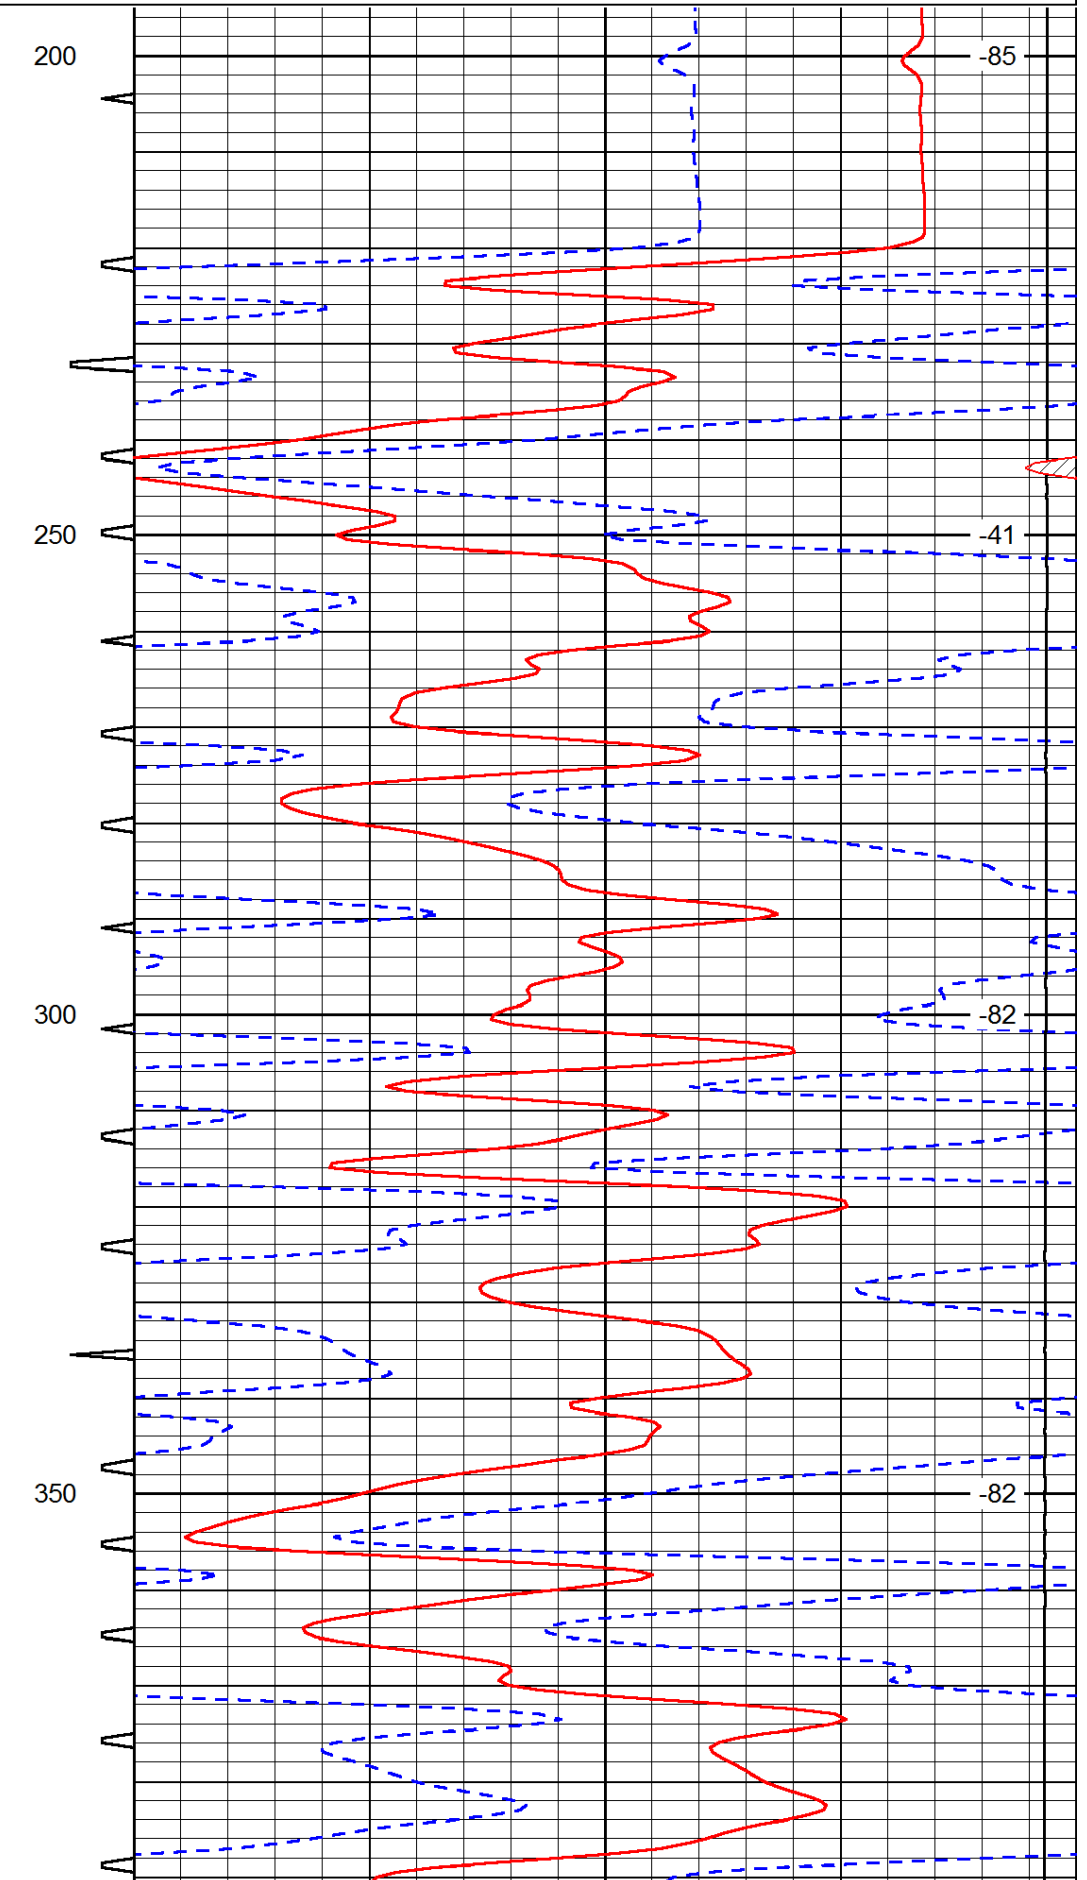

0	Gamma Ray	150	Sonic Int	140	Delta Time (usec/ft)	40
150	Gamma Ray	300	5	0	SPOR	-10
6	Caliper (GAPI)	16		15000	LTEN (lb)	0

LSPD

2400

-45

0	Gamma Ray	150
150	Gamma Ray	300
6	Caliper (GAPI)	16

Sonic Int	140	Delta Time (usec/ft)	40
5	0	SPOR	-10
	30	LTEN (lb)	0
	15000		

LSPD