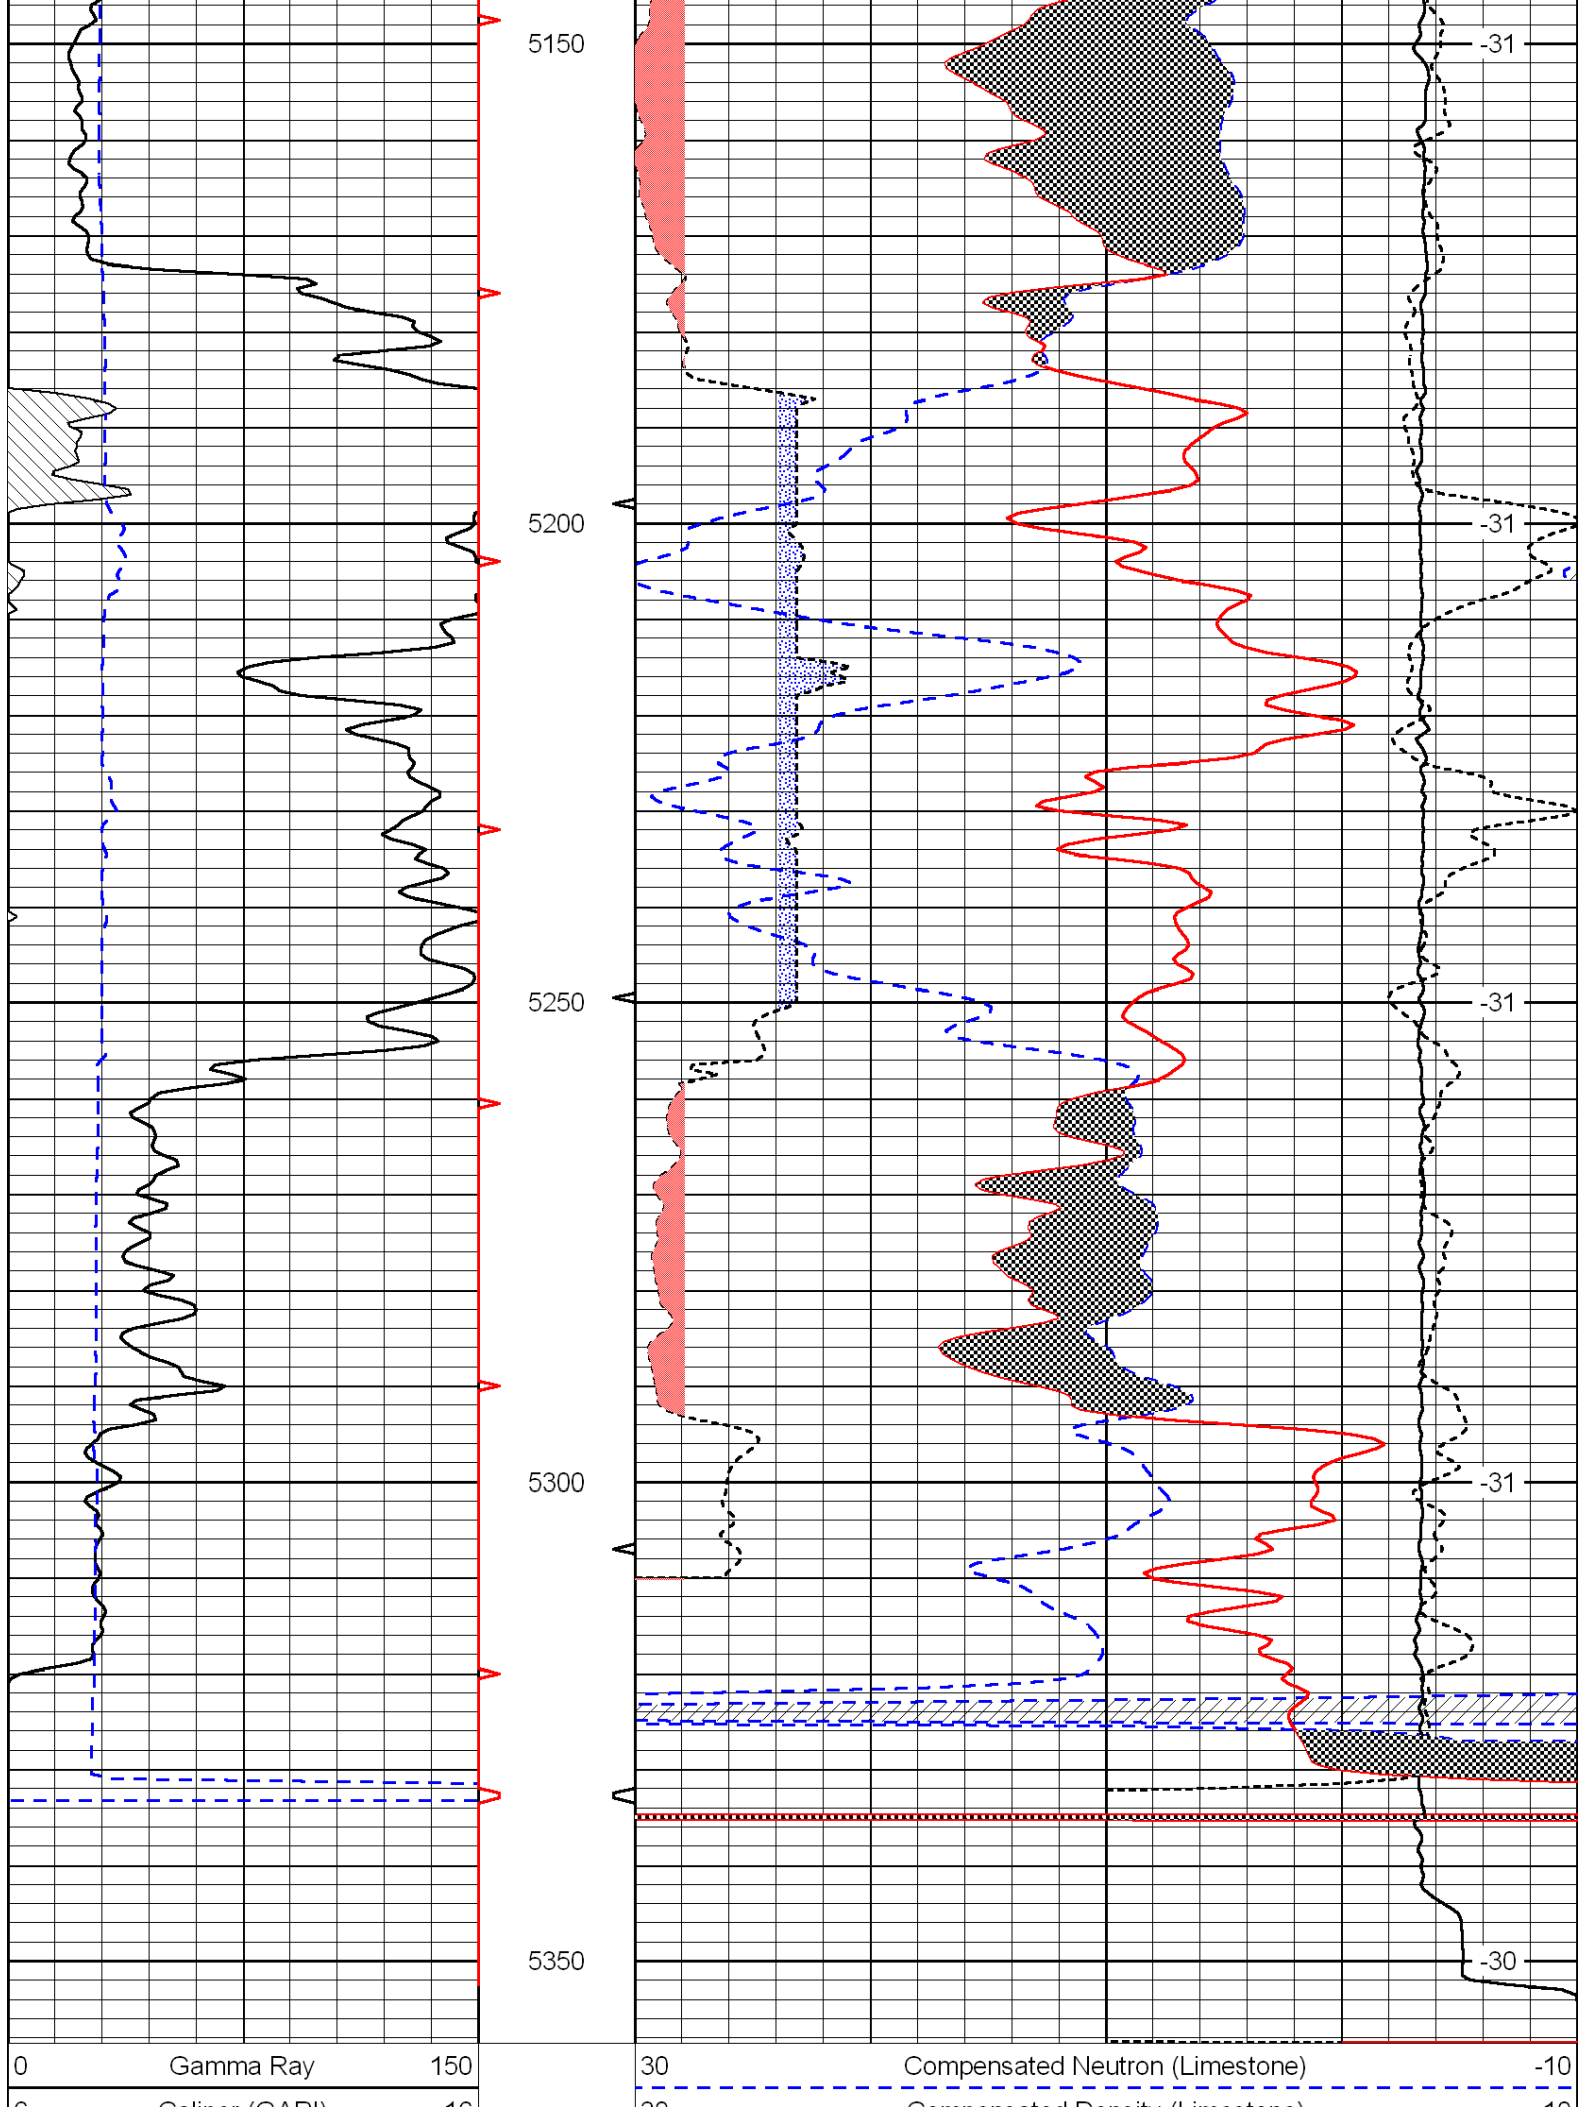

0	Gamma Ray	150
6	Caliper (GAPI)	16

30	Compensated Density		-10
2	Bulk Density		3
15000	Line Tension		0
2.625	DGA	3.425	-0.25
			Correction
			0.25
LSPD			

Database File: c:\warrior\data\chieftain_douglas-kent #2-18\chieftainhd.db
 Dataset Pathname: dil/chfmain
 Presentation Format: cndlspec
 Dataset Creation: Mon Dec 05 08:38:24 2011
 Charted by: Depth in Feet scaled 1:240

LSPD

6 Caliper (GAPI) 16

30	Compensated Density (Limestone)			-10	
2.625	DGA	3.425	-0.25	Correction	0.25
15000	Line Tension				0
					LSPD