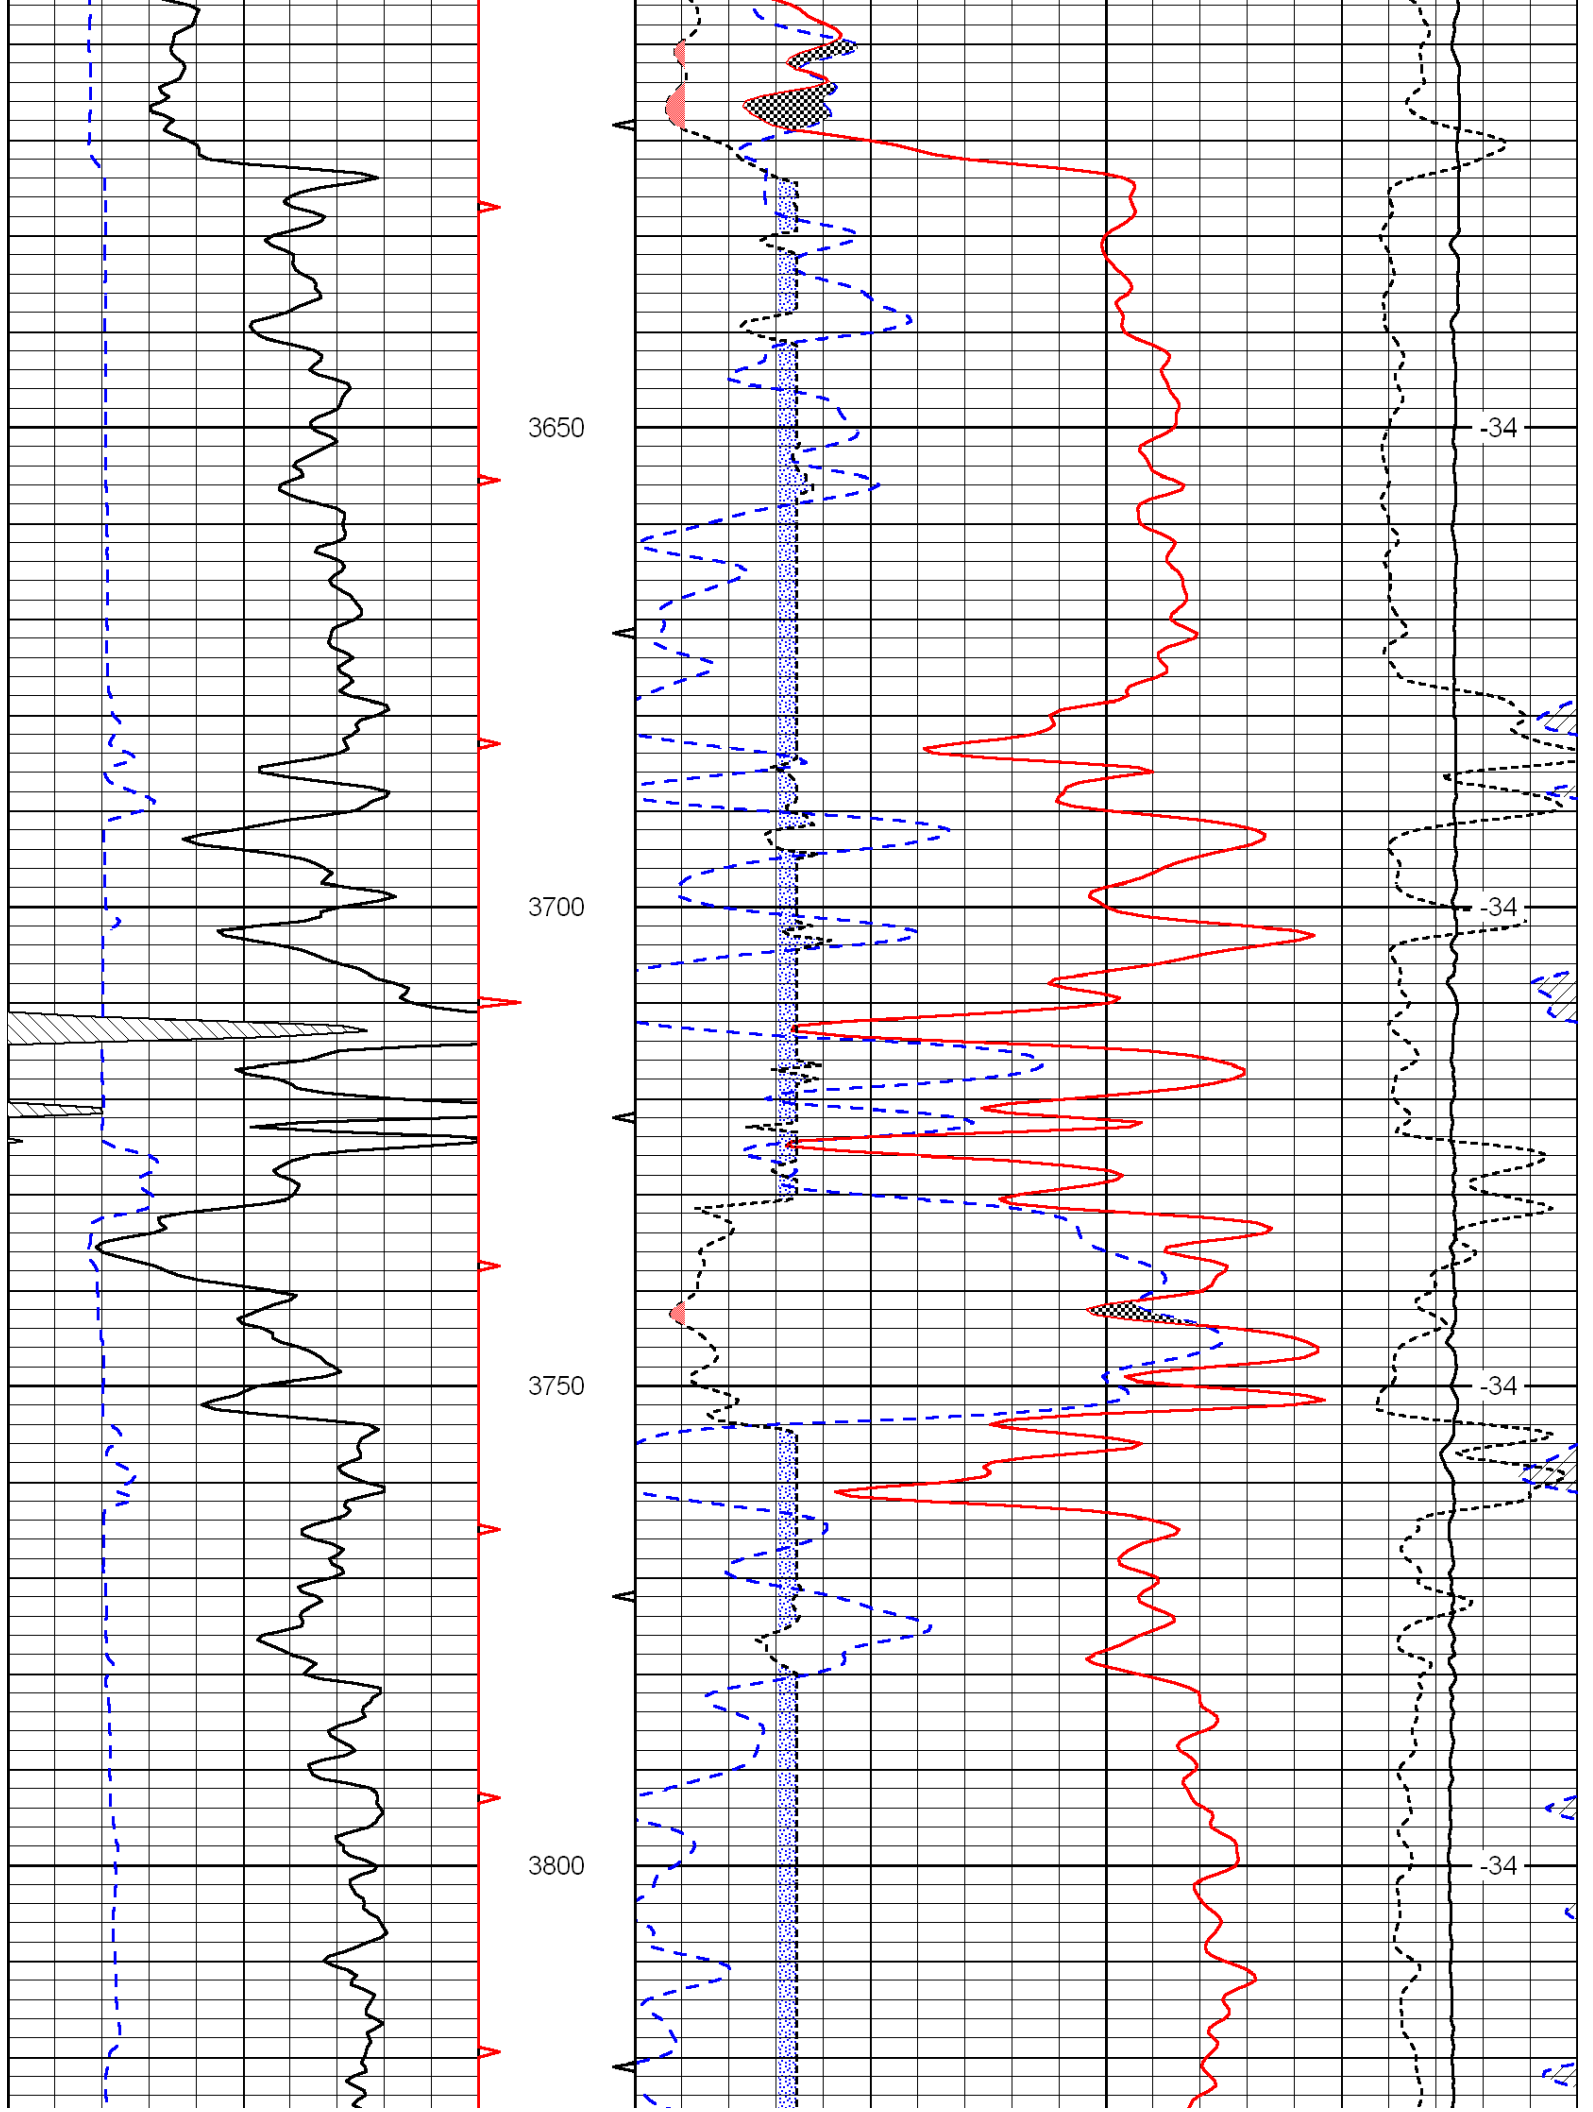

0	Gamma Ray	150
6	Caliper (GAPI)	16

30	Compensated Density		-10
2	Bulk Density		3
15000	Line Tension		0
2.625	DGA	3.425	-0.25
			Correction
			0.25
LSPD			

Database File: c:\warrior\data\chieftain_douglas-kent #2-18\chieftainhd.db
 Dataset Pathname: dil/chfmain
 Presentation Format: cndlspec
 Dataset Creation: Mon Dec 05 08:38:24 2011
 Charted by: Depth in Feet scaled 1:240

LSPD

6 Caliper (GAPI) 16

30	Compensated Density (Limestone)			-10	
2.625	DGA	3.425	-0.25	Correction	0.25
15000	Line Tension				0
					LSPD