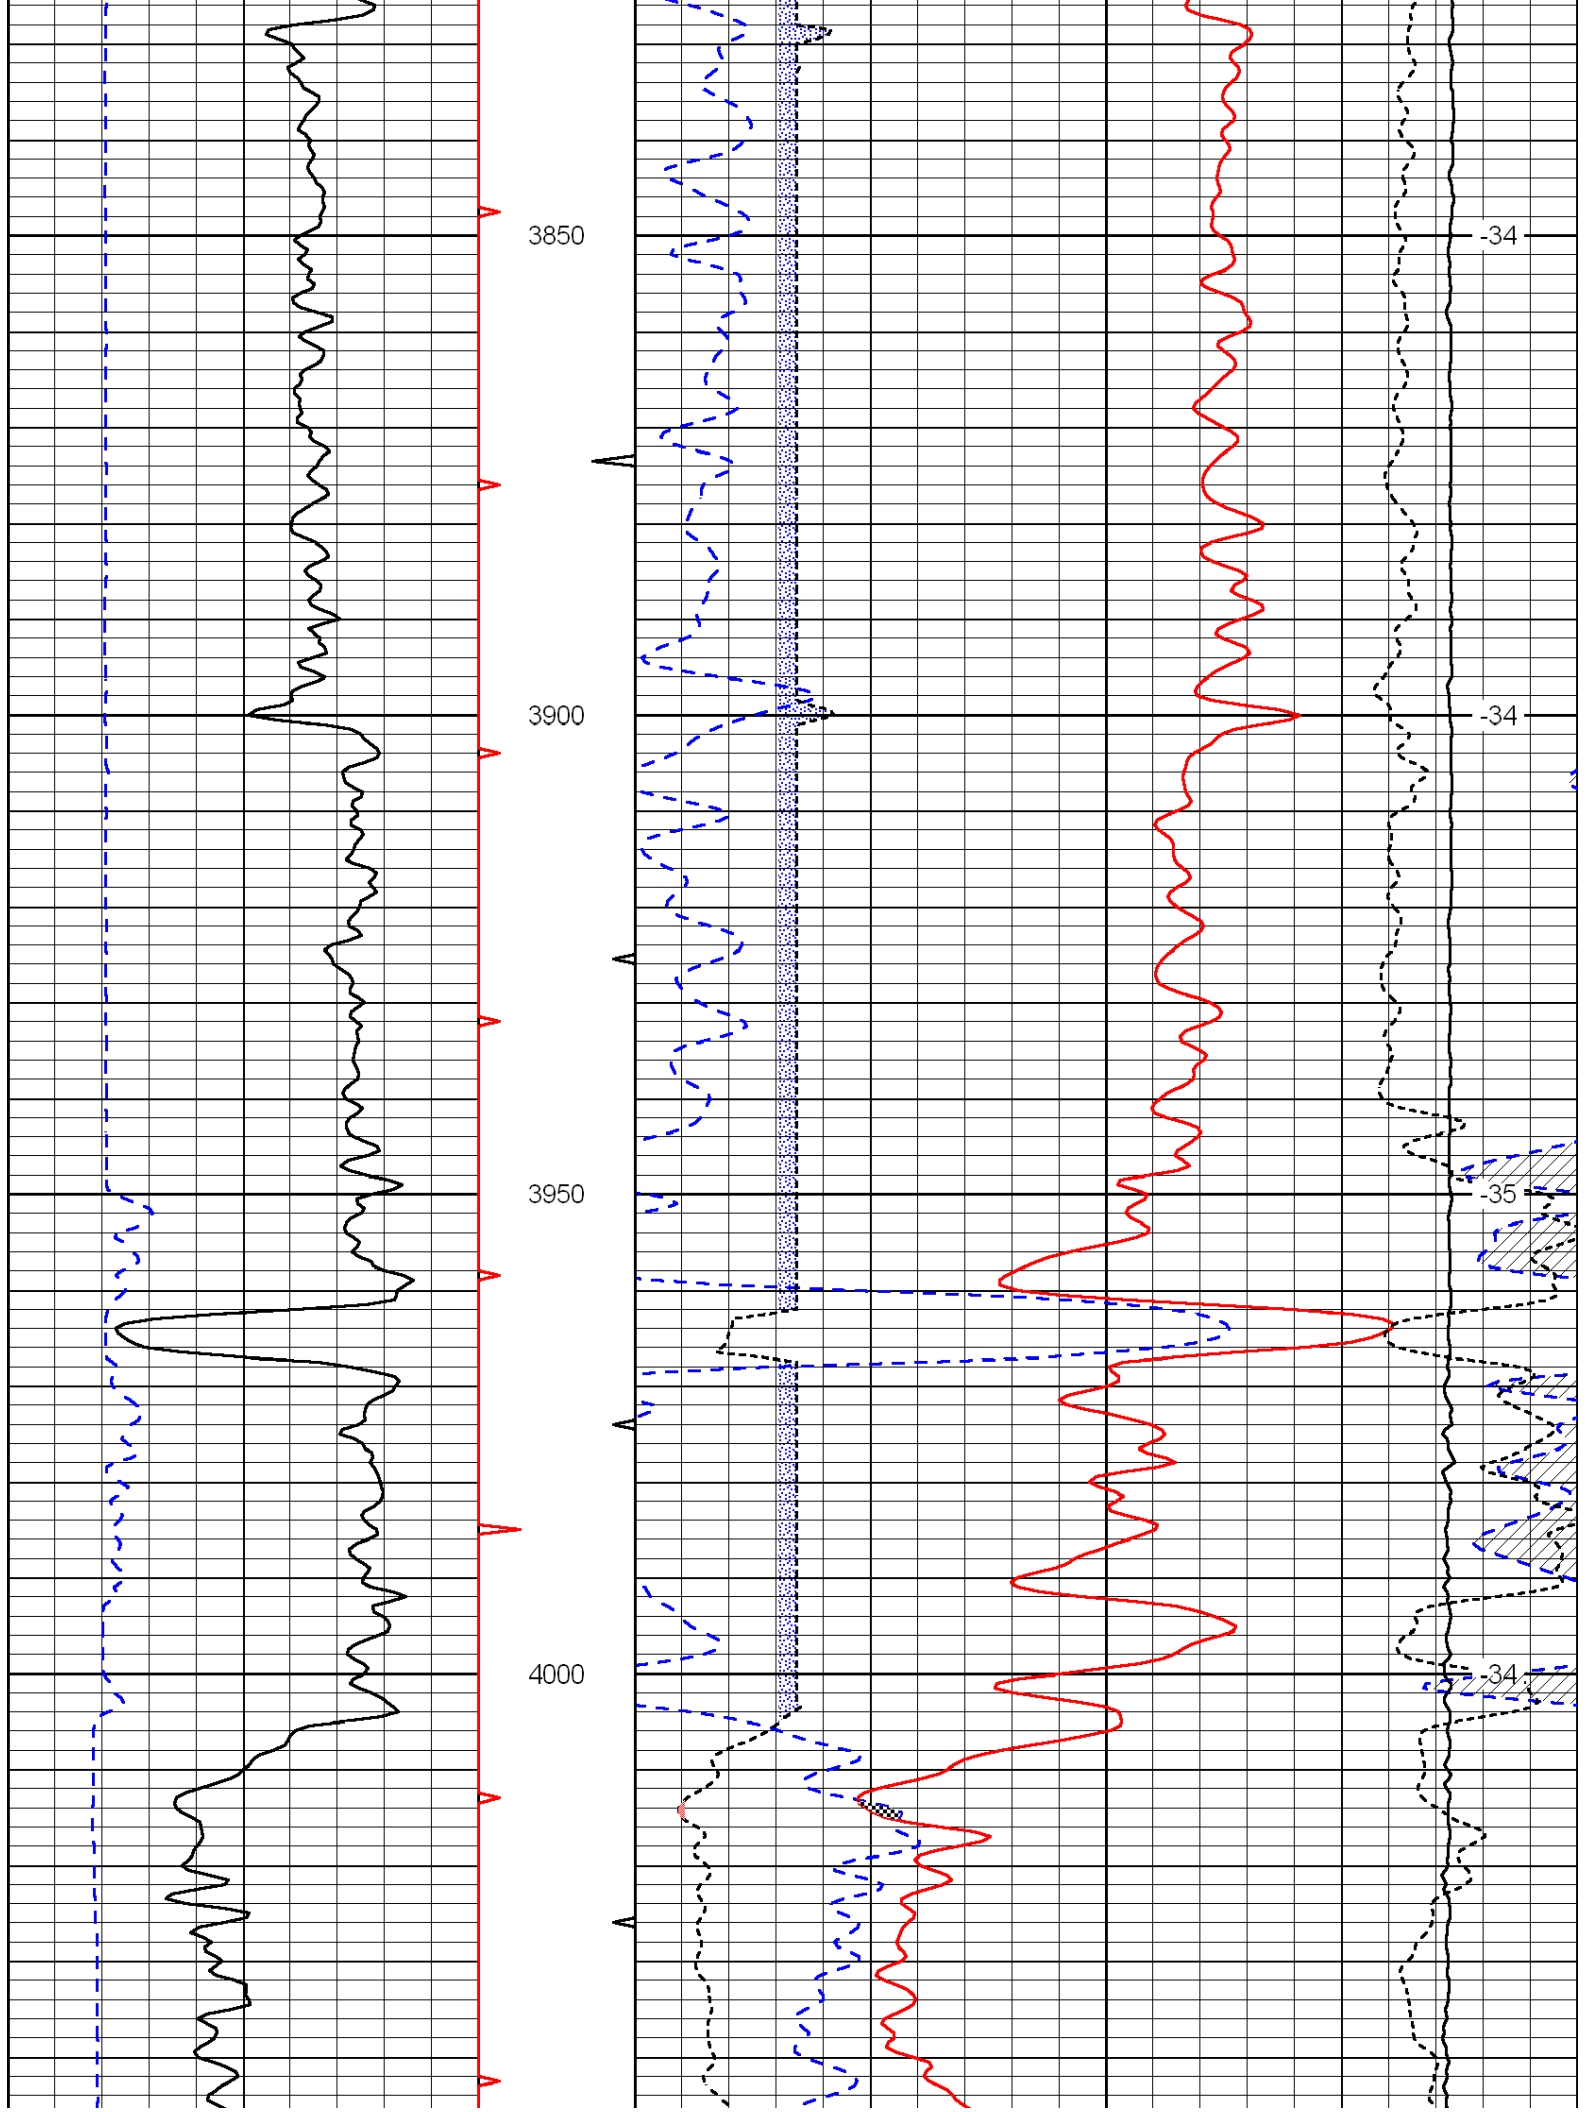

0	Gamma Ray	150
6	Caliper (GAPI)	16

30	Compensated Density		-10
2	Bulk Density		3
15000	Line Tension		0
2.625	DGA	3.425	-0.25
			Correction
			0.25
LSPD			

Database File: c:\warrior\data\chieftain_douglas-kent #2-18\chieftainhd.db
 Dataset Pathname: dil/chfmain
 Presentation Format: cndlspec
 Dataset Creation: Mon Dec 05 08:38:24 2011
 Charted by: Depth in Feet scaled 1:240

LSPD

6 Caliper (GAPI) 16

30	Compensated Density (Limestone)			-10	
2.625	DGA	3.425	-0.25	Correction	0.25
15000	Line Tension				0
					LSPD