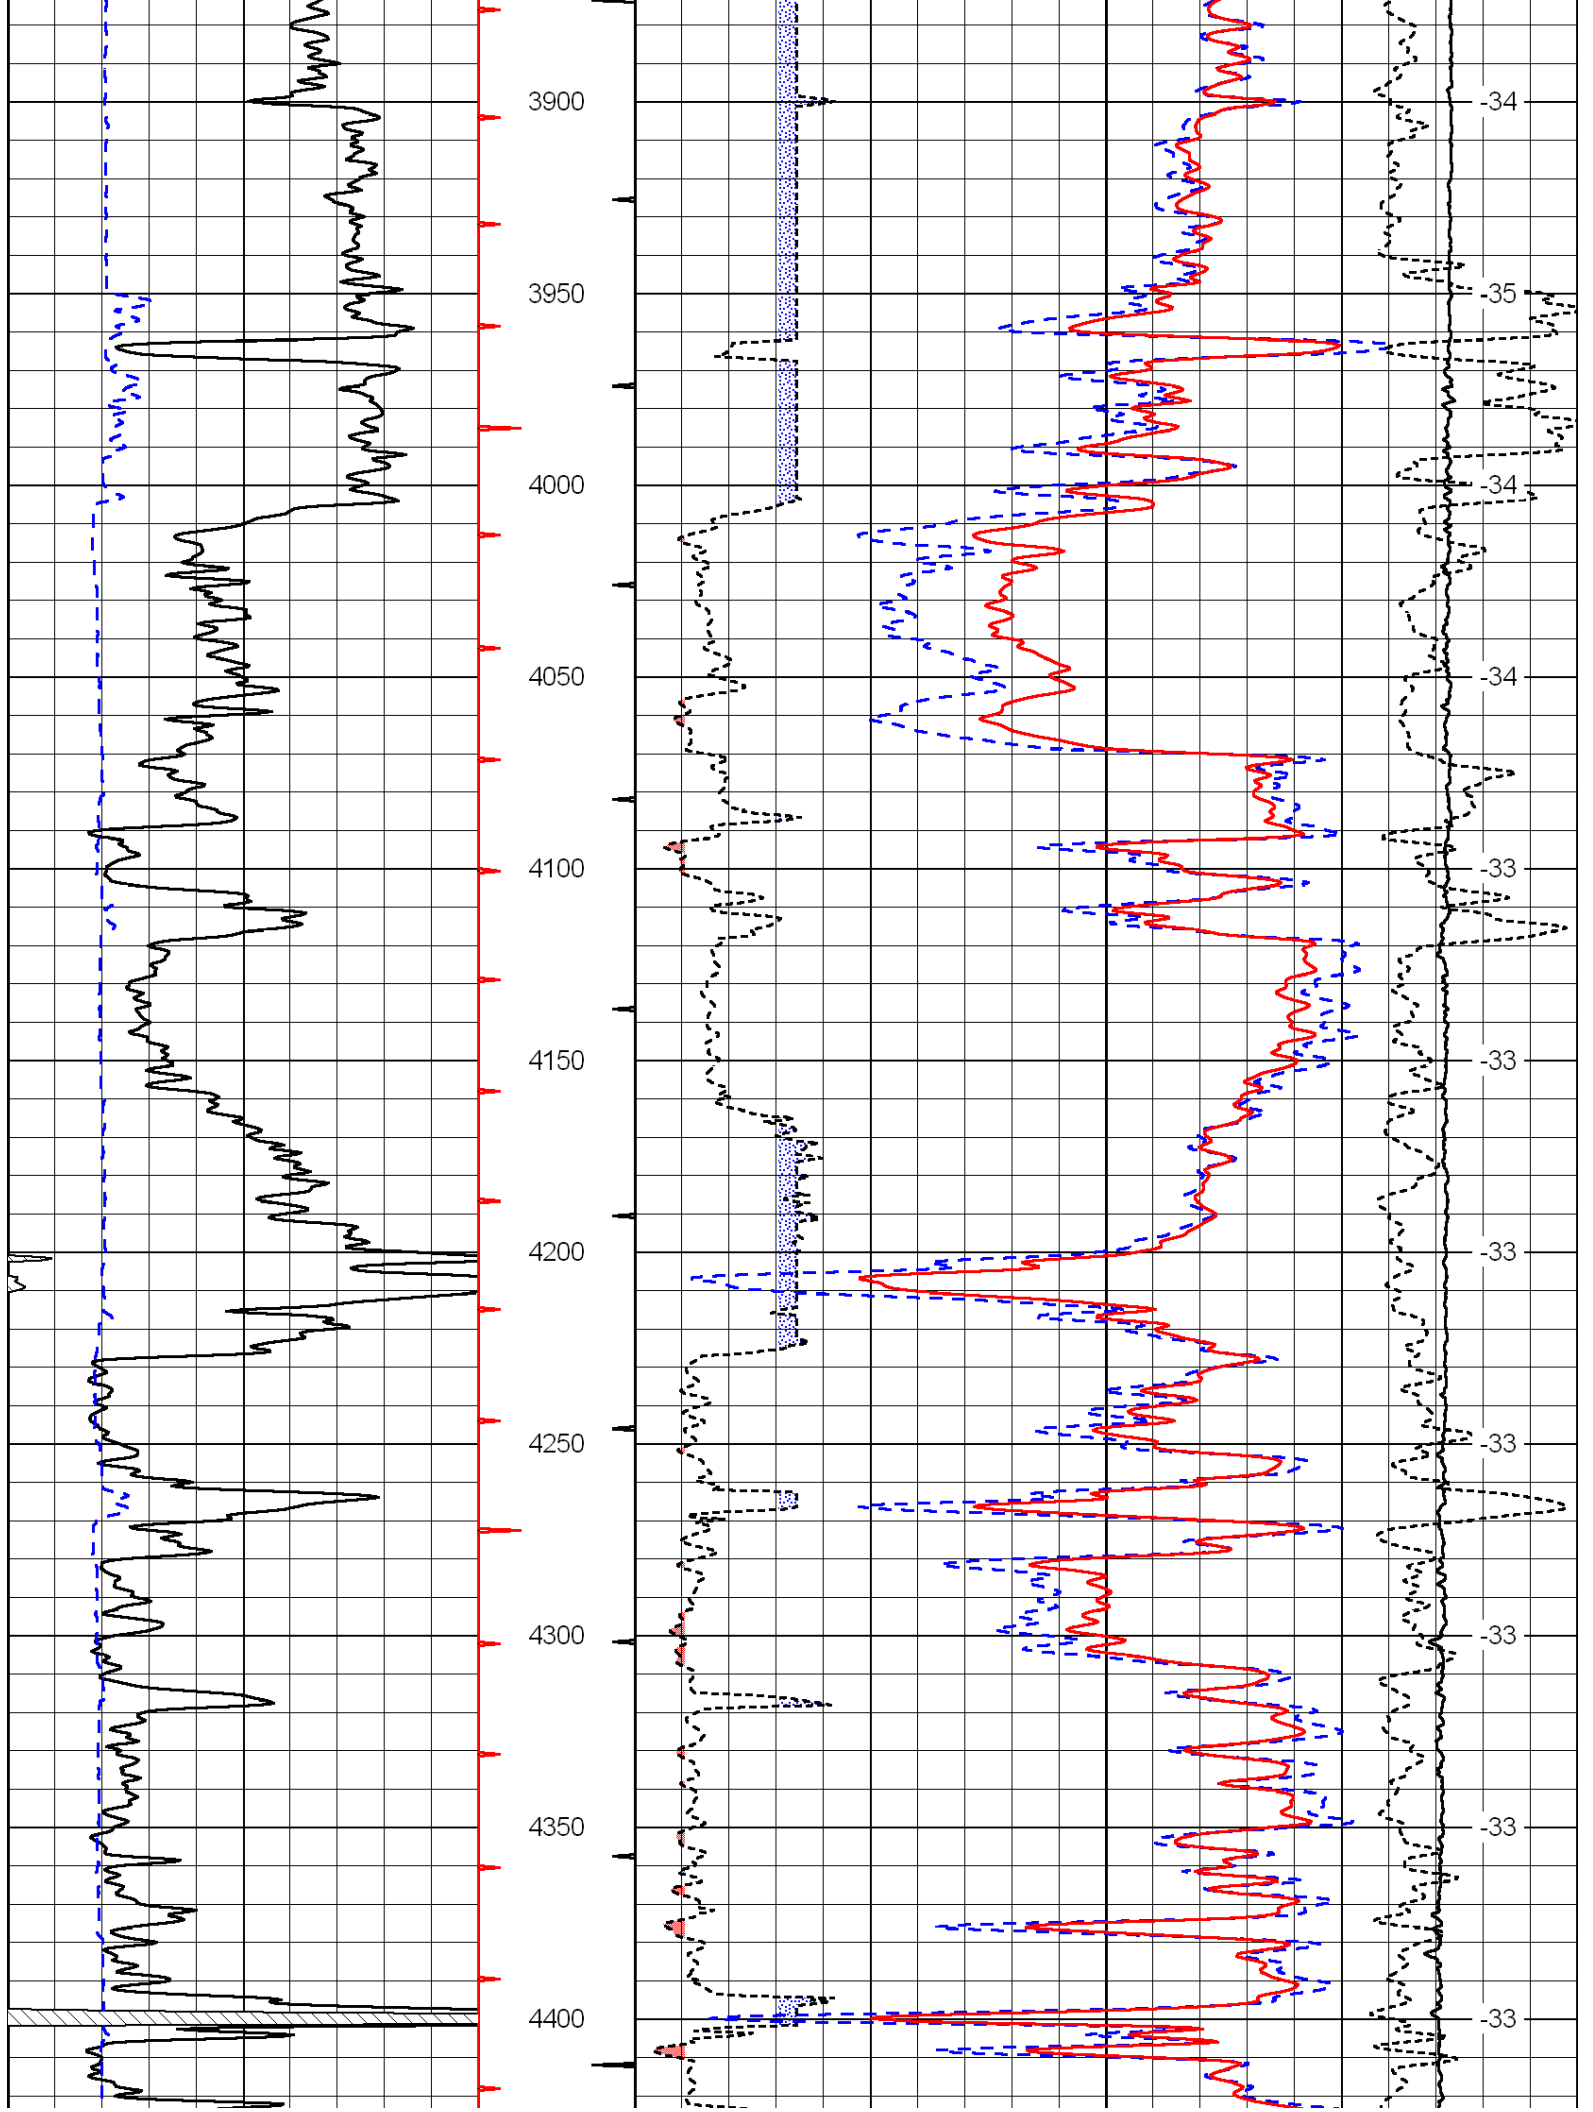

0	Gamma Ray	150
6	Caliper (GAPI)	16

30	Compensated Density		-10
2	Bulk Density		3
15000	Line Tension		0
2.625	DGA	3.425	-0.25
			Correction
			0.25
LSPD			

Database File: c:\warrior\data\chieftain_douglas-kent #2-18\chieftainhd.db
 Dataset Pathname: dil/chfmain
 Presentation Format: cndlspec
 Dataset Creation: Mon Dec 05 08:38:24 2011
 Charted by: Depth in Feet scaled 1:240

LSPD

6 Caliper (GAPI) 16

30	Compensated Density (Limestone)			-10	
2.625	DGA	3.425	-0.25	Correction	0.25
15000	Line Tension				0
					LSPD