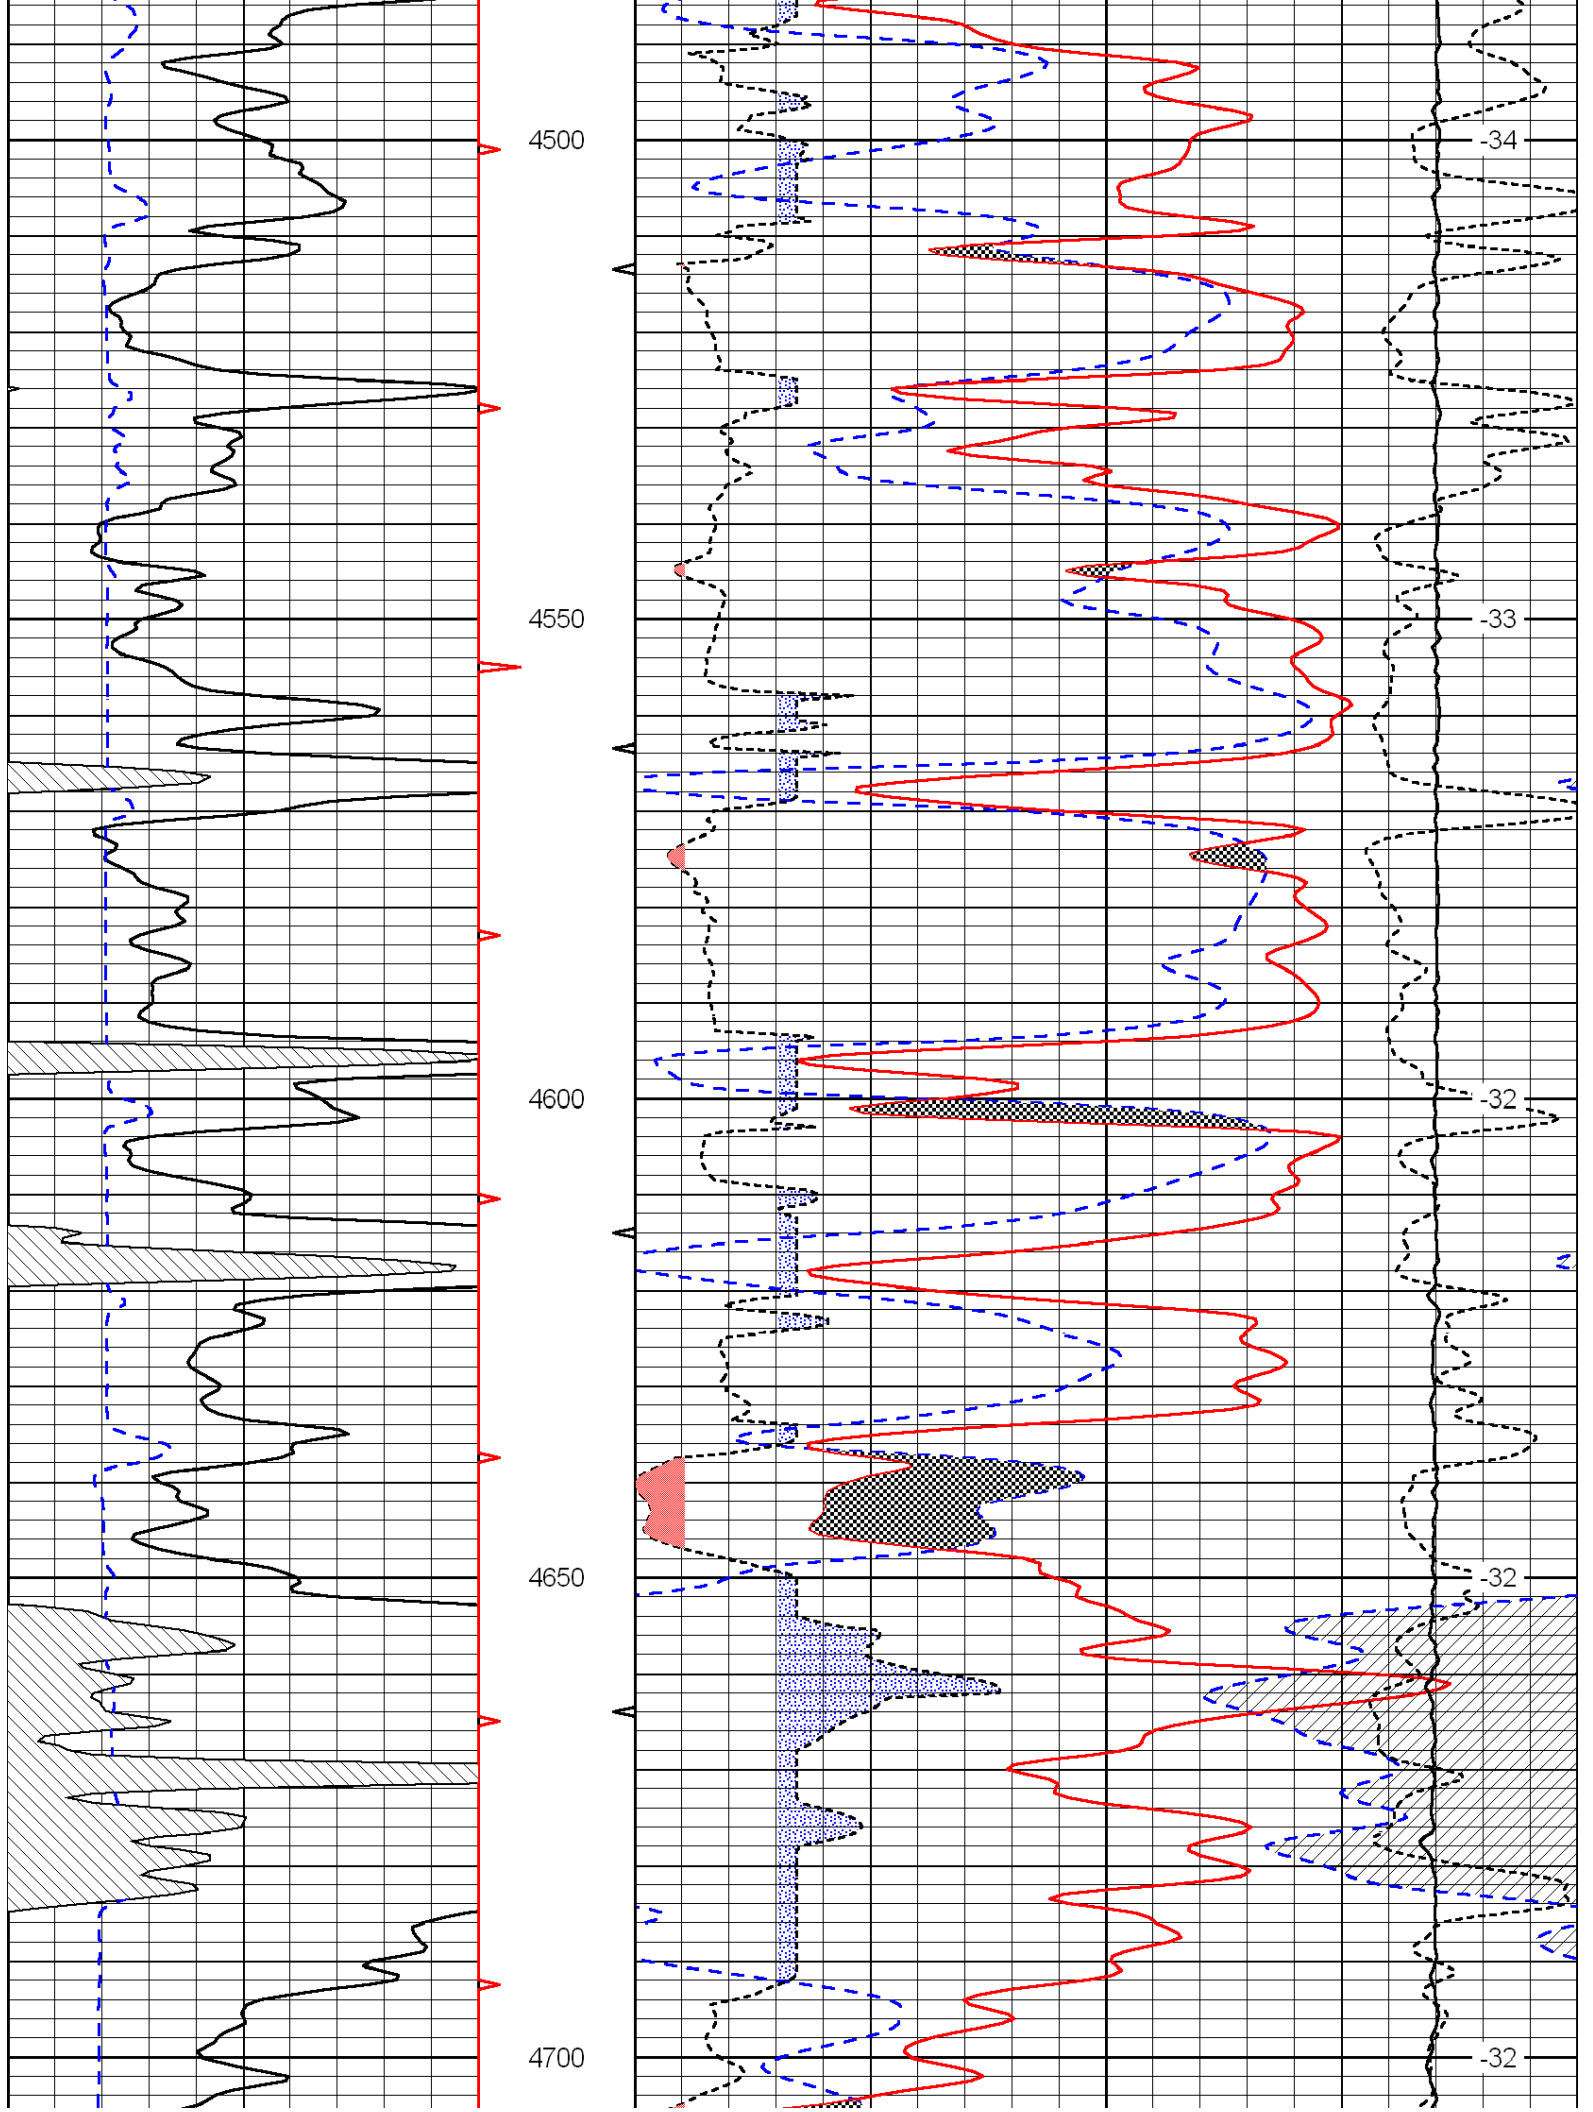

0	Gamma Ray	150
6	Caliper (GAPI)	16

30	Compensated Density		-10
2	Bulk Density		3
15000	Line Tension		0
2.625	DGA	3.425	-0.25
			Correction
			0.25
LSPD			

Database File: c:\warrior\data\chieftain_douglas-kent #2-18\chieftainhd.db
 Dataset Pathname: dil/chfmain
 Presentation Format: cndlspec
 Dataset Creation: Mon Dec 05 08:38:24 2011
 Charted by: Depth in Feet scaled 1:240

LSPD

6 Caliper (GAPI) 16

30	Compensated Density (Limestone)			-10	
2.625	DGA	3.425	-0.25	Correction	0.25
15000	Line Tension				0
					LSPD