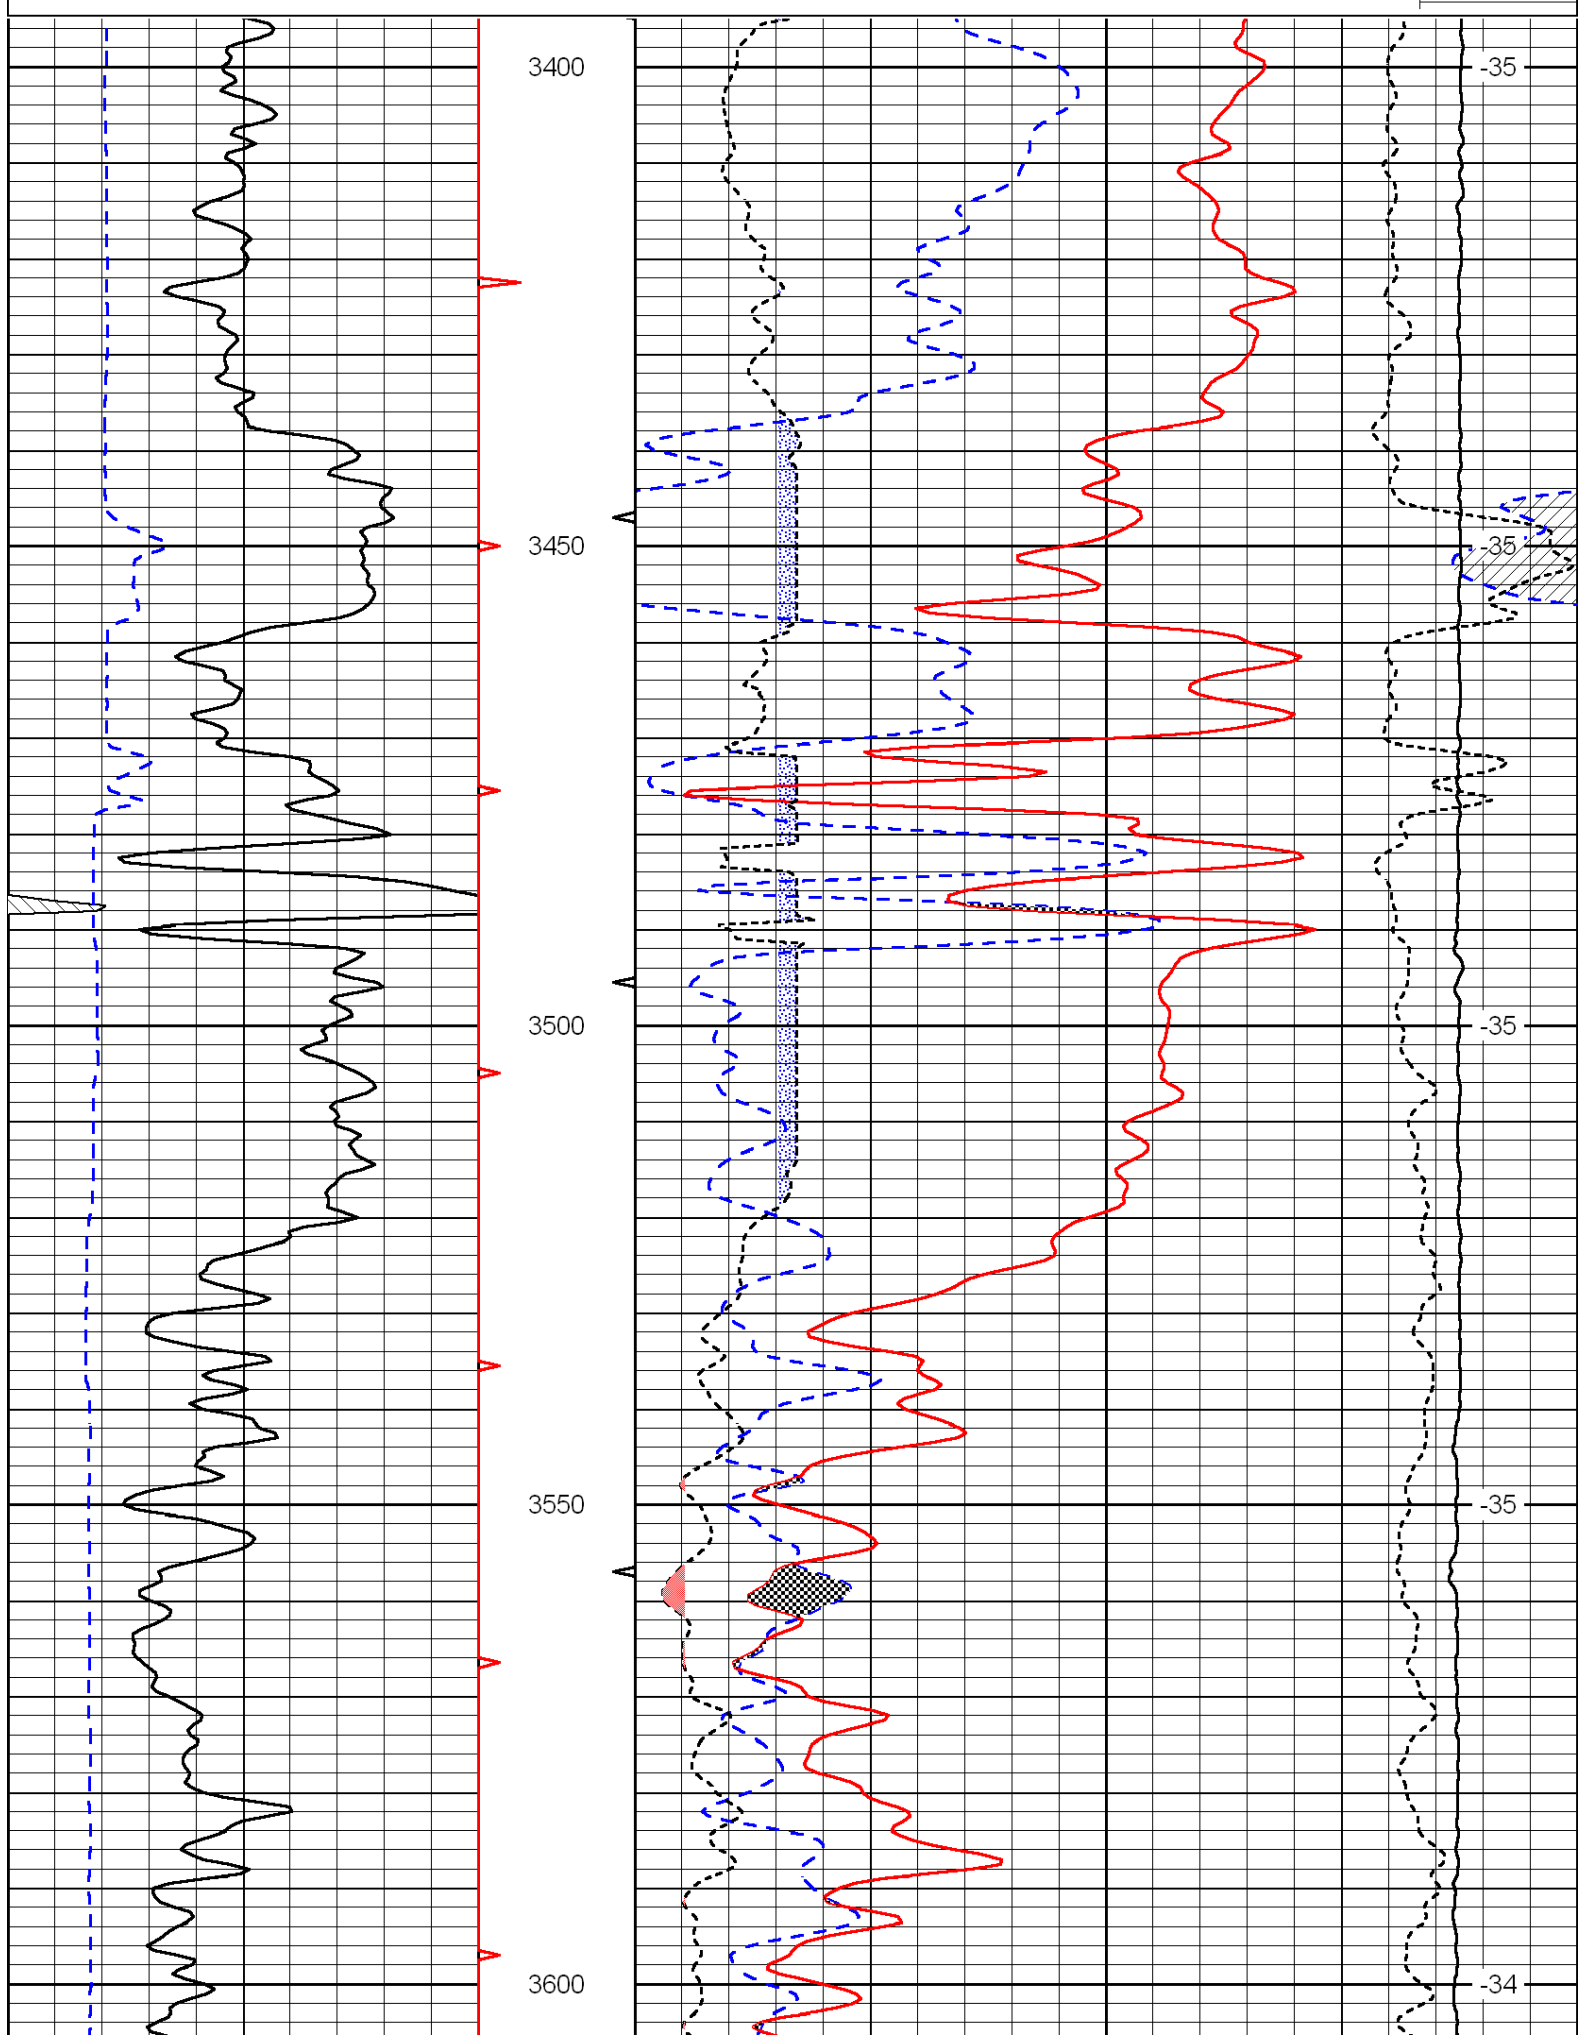

0	Gamma Ray	150
6	Caliper (GAPI)	16

30	Compensated Density		-10
2	Bulk Density		3
15000	Line Tension		0
2.625	DGA	3.425	-0.25
			Correction
			0.25
LSPD			

Database File: c:\warrior\data\chieftain_douglas-kent #2-18\chieftainhd.db
 Dataset Pathname: dil/chfmain
 Presentation Format: cndlspec
 Dataset Creation: Mon Dec 05 08:38:24 2011
 Charted by: Depth in Feet scaled 1:240

LSPD

6 Caliper (GAPI) 16

30	Compensated Density (Limestone)			-10	
2.625	DGA	3.425	-0.25	Correction	0.25
15000	Line Tension				0
					LSPD