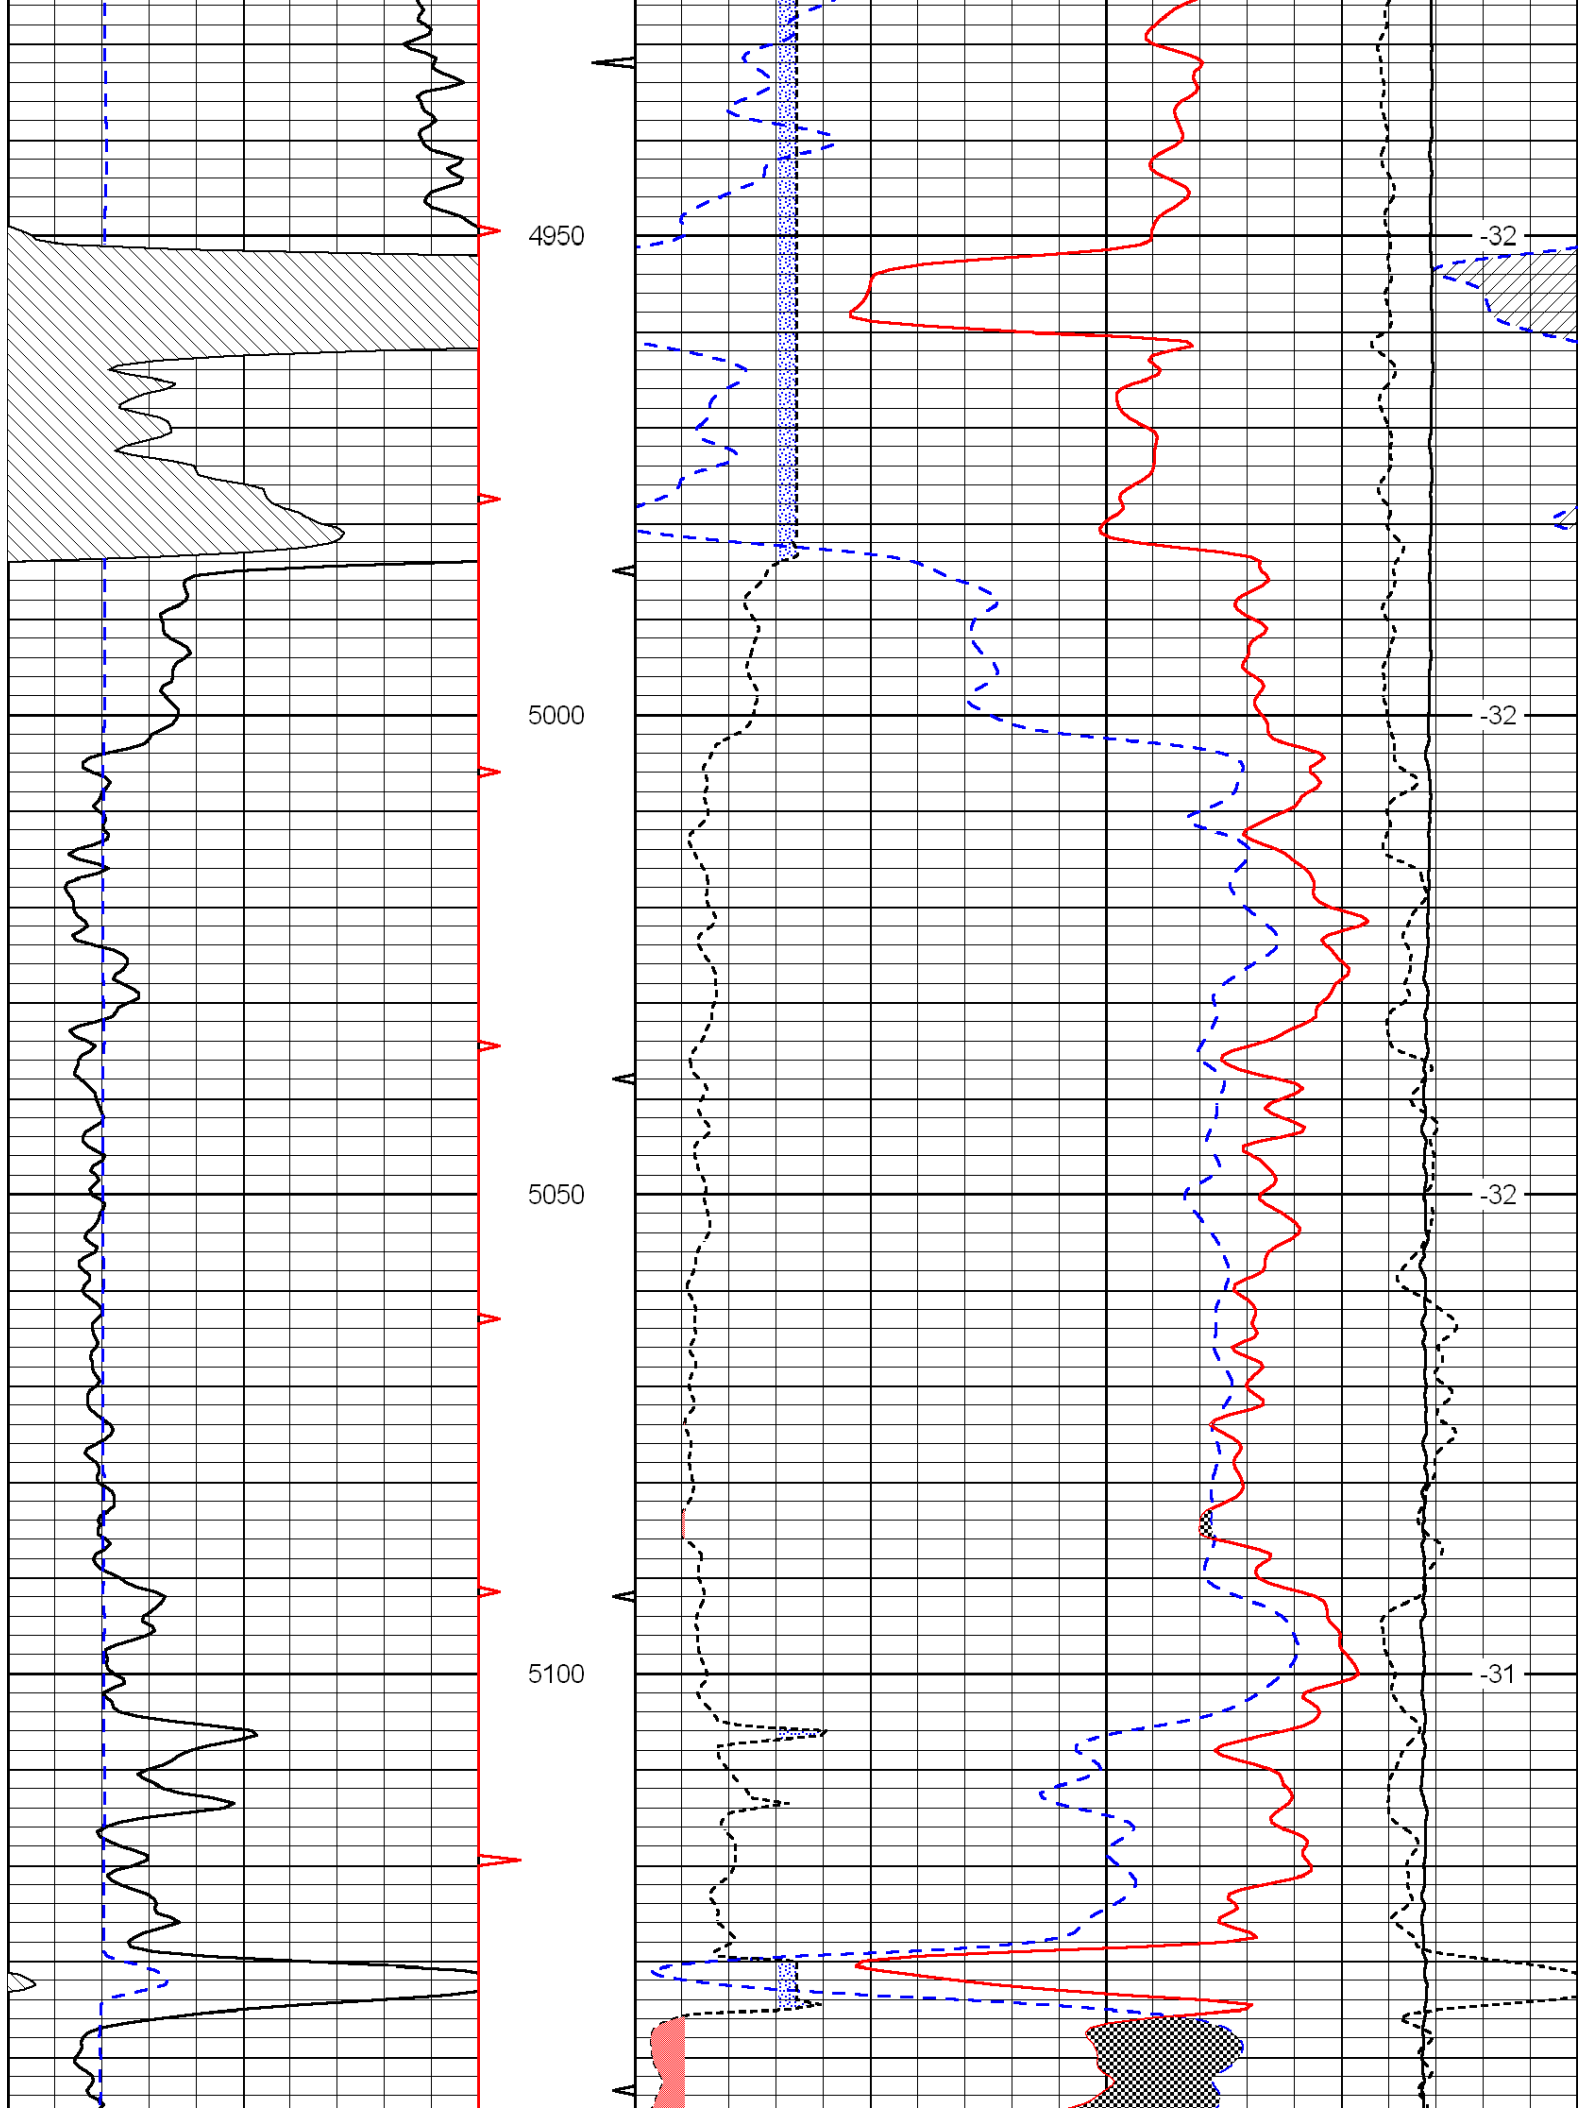

0	Gamma Ray	150
6	Caliper (GAPI)	16

30	Compensated Density		-10
2	Bulk Density		3
15000	Line Tension		0
2.625	DGA	3.425	-0.25
			Correction
			0.25
LSPD			

Database File: c:\warrior\data\chieftain_douglas-kent #2-18\chieftainhd.db
 Dataset Pathname: dil/chfmain
 Presentation Format: cndlspec
 Dataset Creation: Mon Dec 05 08:38:24 2011
 Charted by: Depth in Feet scaled 1:240

LSPD

6 Caliper (GAPI) 16

30	Compensated Density (Limestone)			-10	
2.625	DGA	3.425	-0.25	Correction	0.25
15000	Line Tension				0
					LSPD