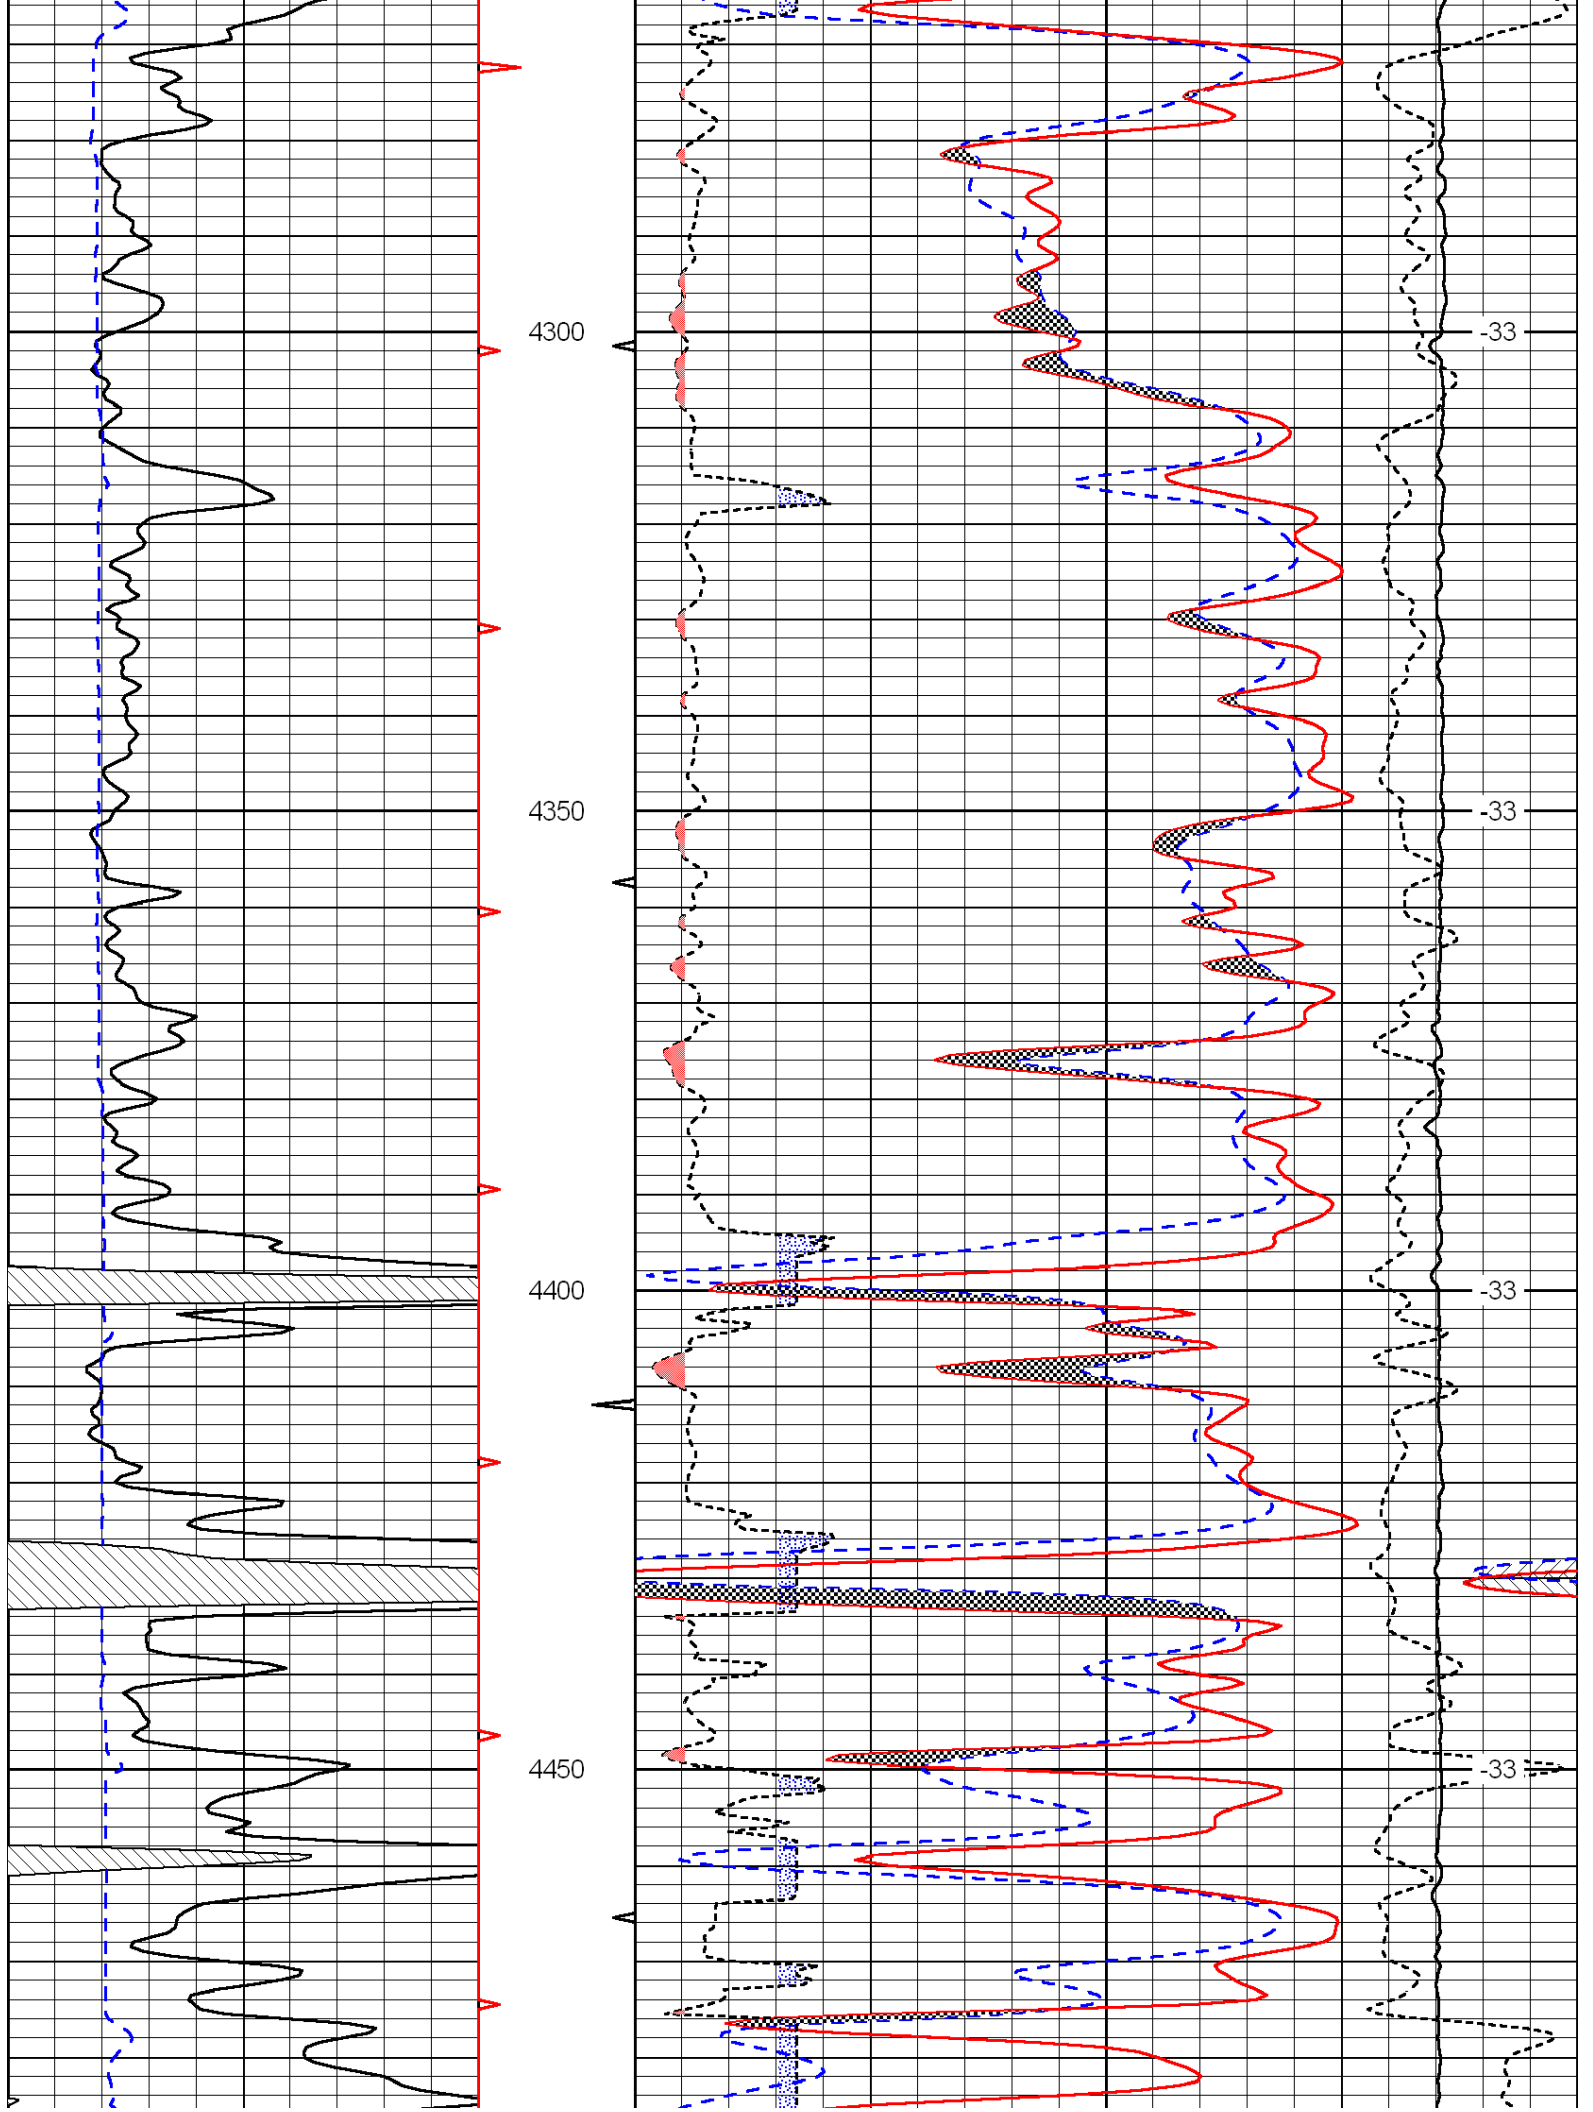

0	Gamma Ray	150
6	Caliper (GAPI)	16

30	Compensated Density		-10
2	Bulk Density		3
15000	Line Tension		0
2.625	DGA	3.425	-0.25
			Correction
			0.25
LSPD			

Database File: c:\warrior\data\chieftain_douglas-kent #2-18\chieftainhd.db
 Dataset Pathname: dil/chfmain
 Presentation Format: cndlspec
 Dataset Creation: Mon Dec 05 08:38:24 2011
 Charted by: Depth in Feet scaled 1:240

LSPD

6 Caliper (GAPI) 16

30	Compensated Density (Limestone)			-10	
2.625	DGA	3.425	-0.25	Correction	0.25
15000	Line Tension				0
					LSPD