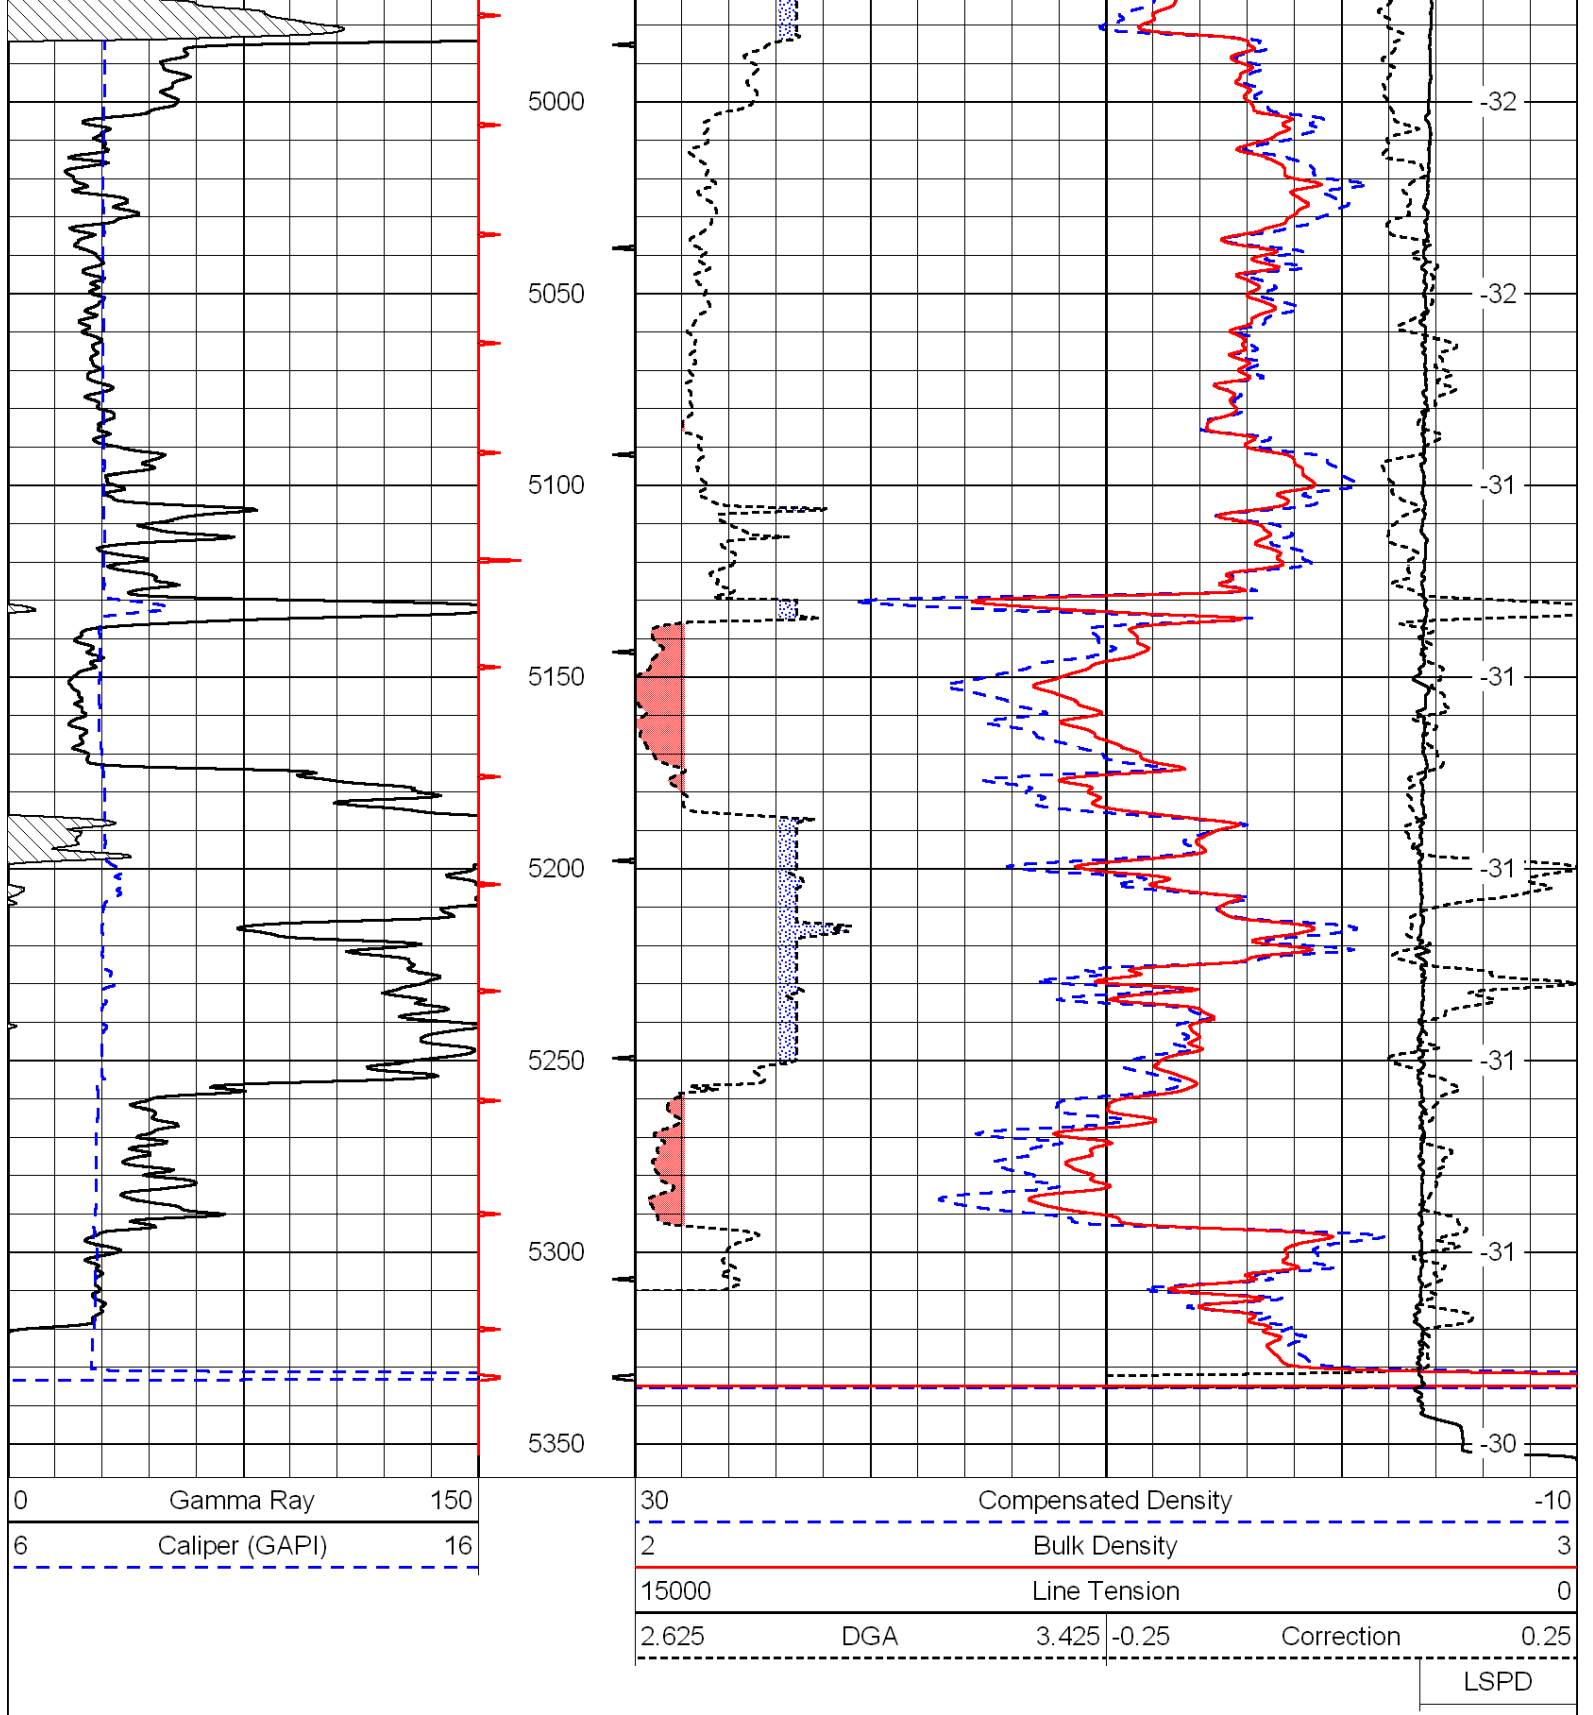

0	Gamma Ray	150
6	Caliper (GAPI)	16

30	Compensated Density		-10
2	Bulk Density		3
15000	Line Tension		0
2.625	DGA	3.425	-0.25
			Correction
			0.25
LSPD			

Database File: c:\warrior\data\chieftain_douglas-kent #2-18\chieftainhd.db
 Dataset Pathname: dil/chfmain
 Presentation Format: cndlspec
 Dataset Creation: Mon Dec 05 08:38:24 2011
 Charted by: Depth in Feet scaled 1:240

LSPD

6 Caliper (GAPI) 16

30	Compensated Density (Limestone)			-10	
2.625	DGA	3.425	-0.25	Correction	0.25
15000	Line Tension				0
					LSPD