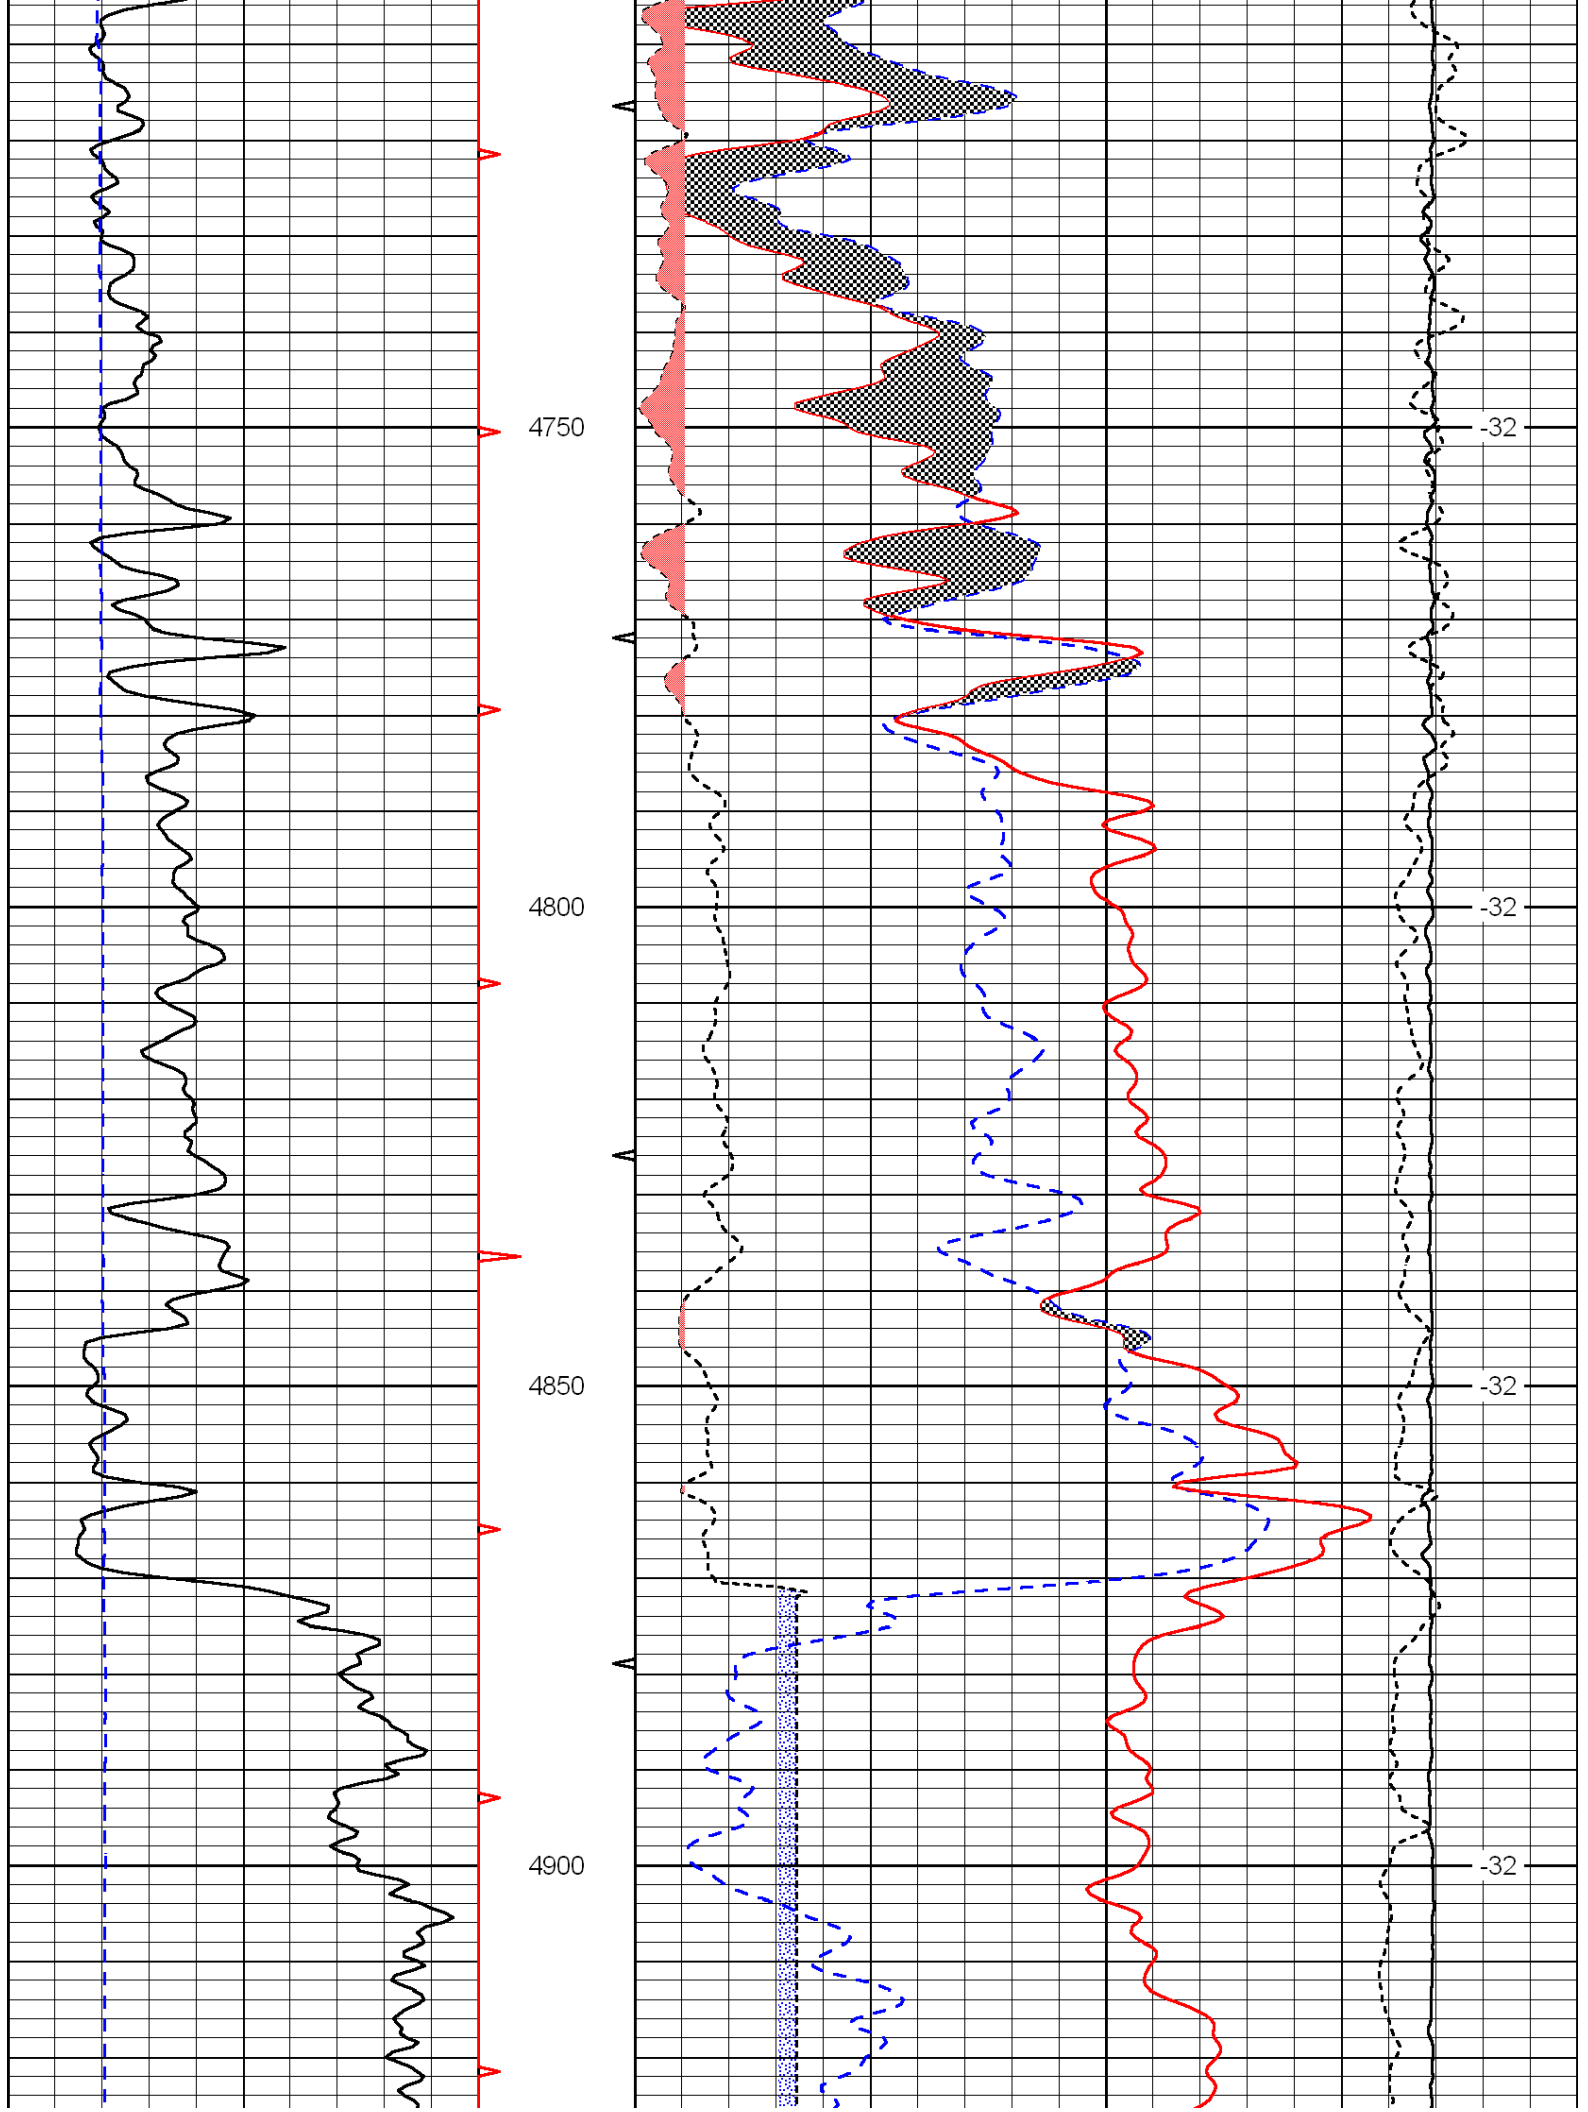

0	Gamma Ray	150
6	Caliper (GAPI)	16

30	Compensated Density		-10
2	Bulk Density		3
15000	Line Tension		0
2.625	DGA	3.425	-0.25
			Correction
			0.25
LSPD			

Database File: c:\warrior\data\chieftain_douglas-kent #2-18\chieftainhd.db
 Dataset Pathname: dil/chfmain
 Presentation Format: cndlspec
 Dataset Creation: Mon Dec 05 08:38:24 2011
 Charted by: Depth in Feet scaled 1:240

LSPD

6 Caliper (GAPI) 16

30	Compensated Density (Limestone)			-10	
2.625	DGA	3.425	-0.25	Correction	0.25
15000	Line Tension				0
					LSPD