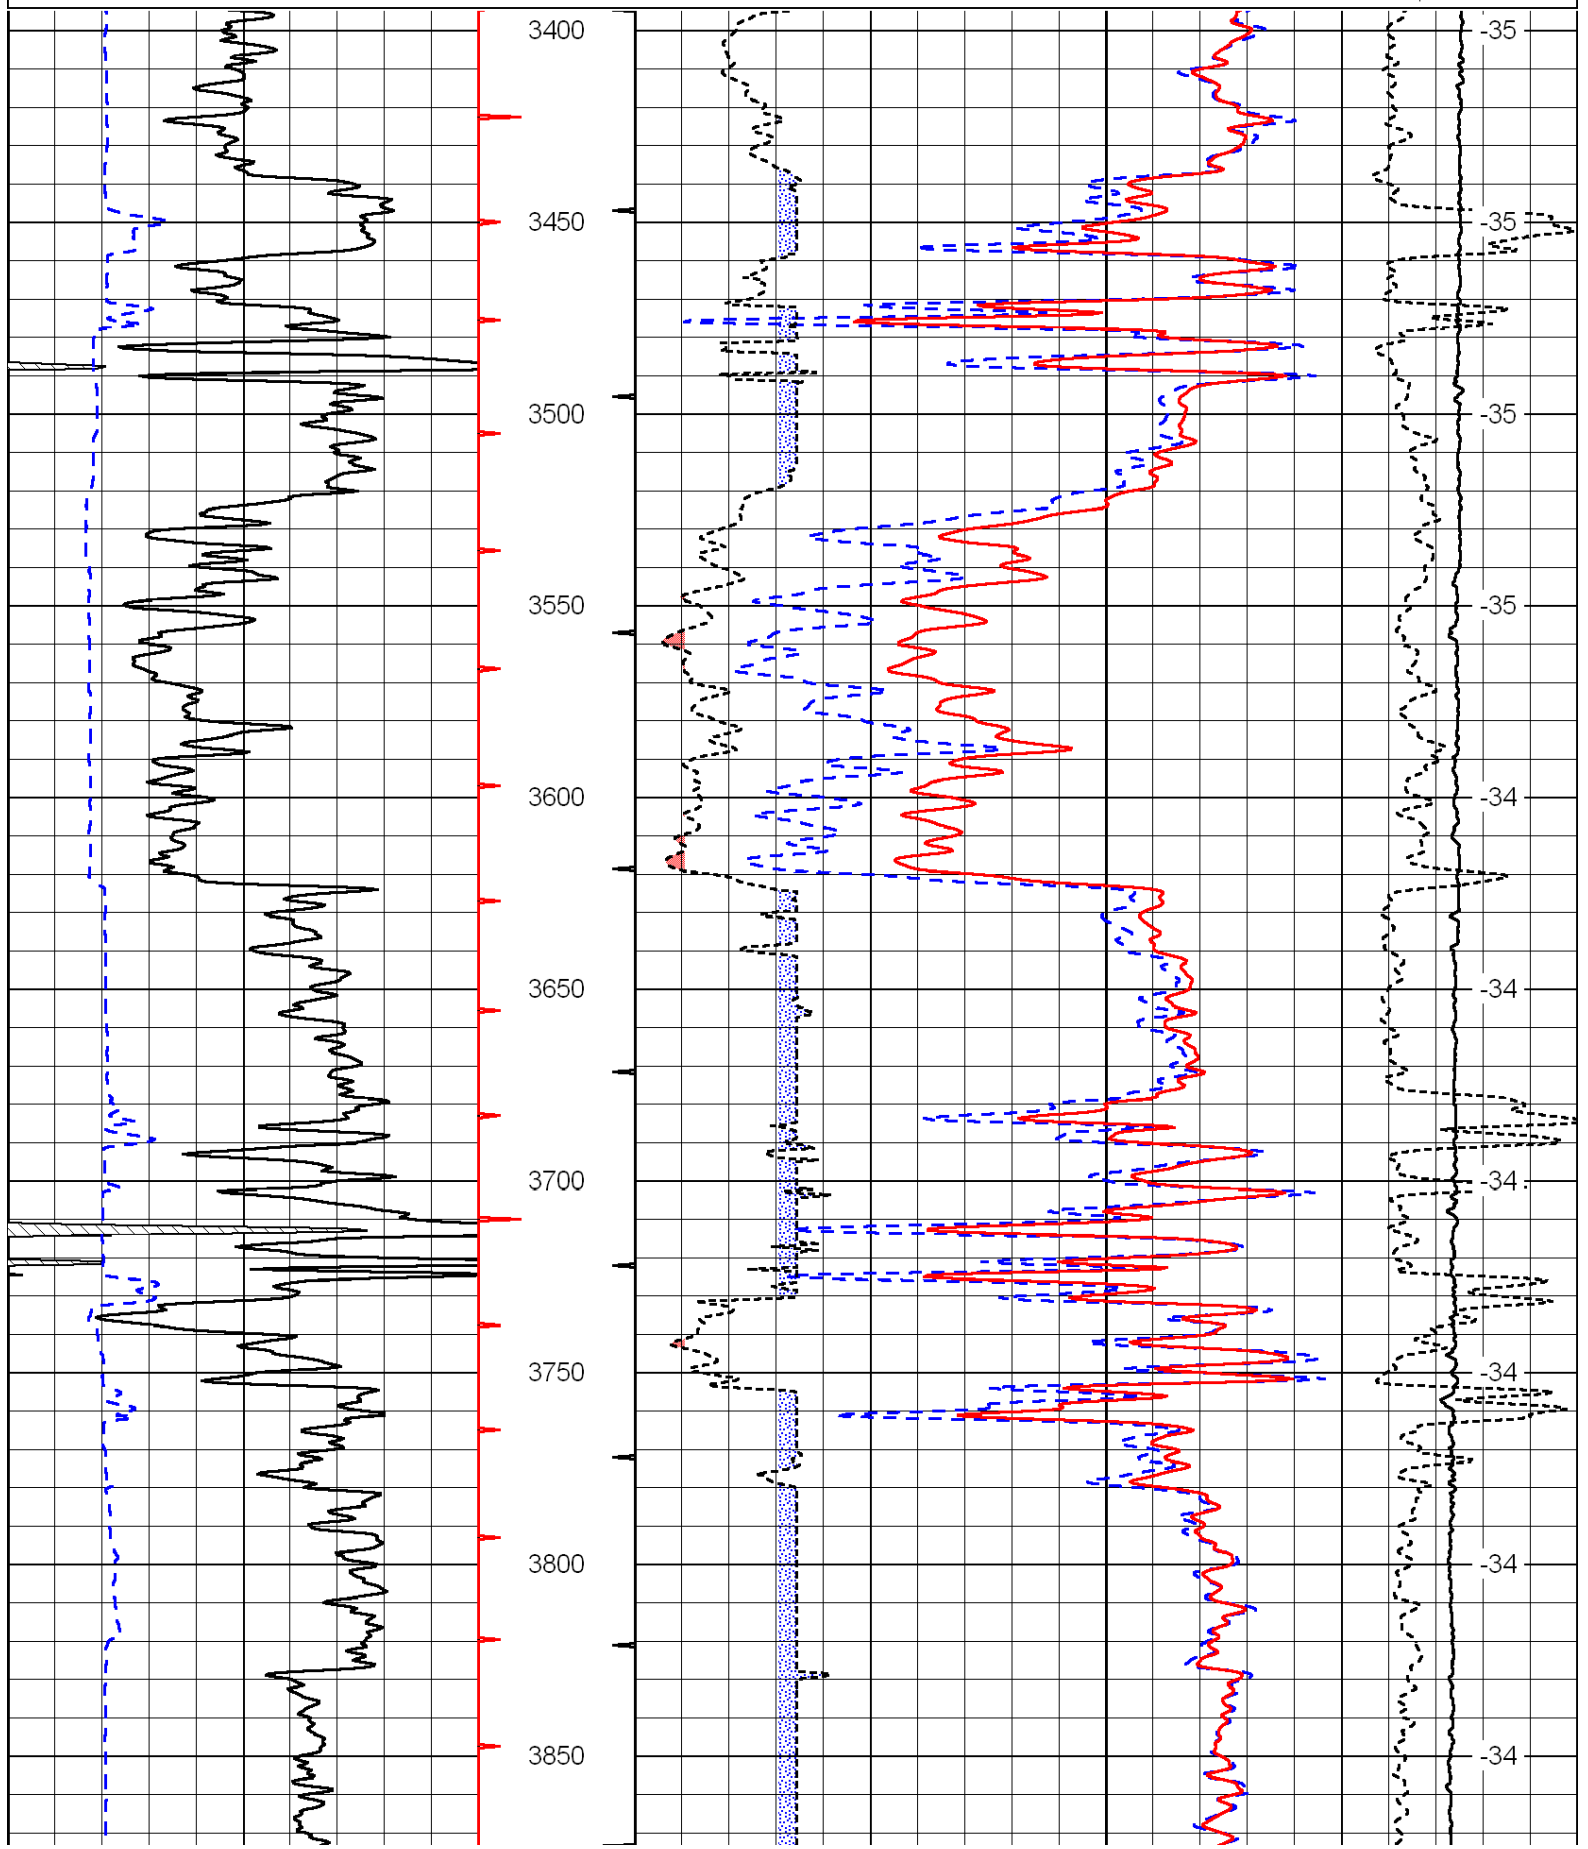

0	Gamma Ray	150
6	Caliper (GAPI)	16

30	Compensated Density		-10
2	Bulk Density		3
15000	Line Tension		0
2.625	DGA	3.425	-0.25
			Correction
			0.25
LSPD			

Database File: c:\warrior\data\chieftain_douglas-kent #2-18\chieftainhd.db
 Dataset Pathname: dil/chfmain
 Presentation Format: cndlspec
 Dataset Creation: Mon Dec 05 08:38:24 2011
 Charted by: Depth in Feet scaled 1:240

LSPD

6 Caliper (GAPI) 16

30	Compensated Density (Limestone)			-10	
2.625	DGA	3.425	-0.25	Correction	0.25
15000	Line Tension				0
					LSPD