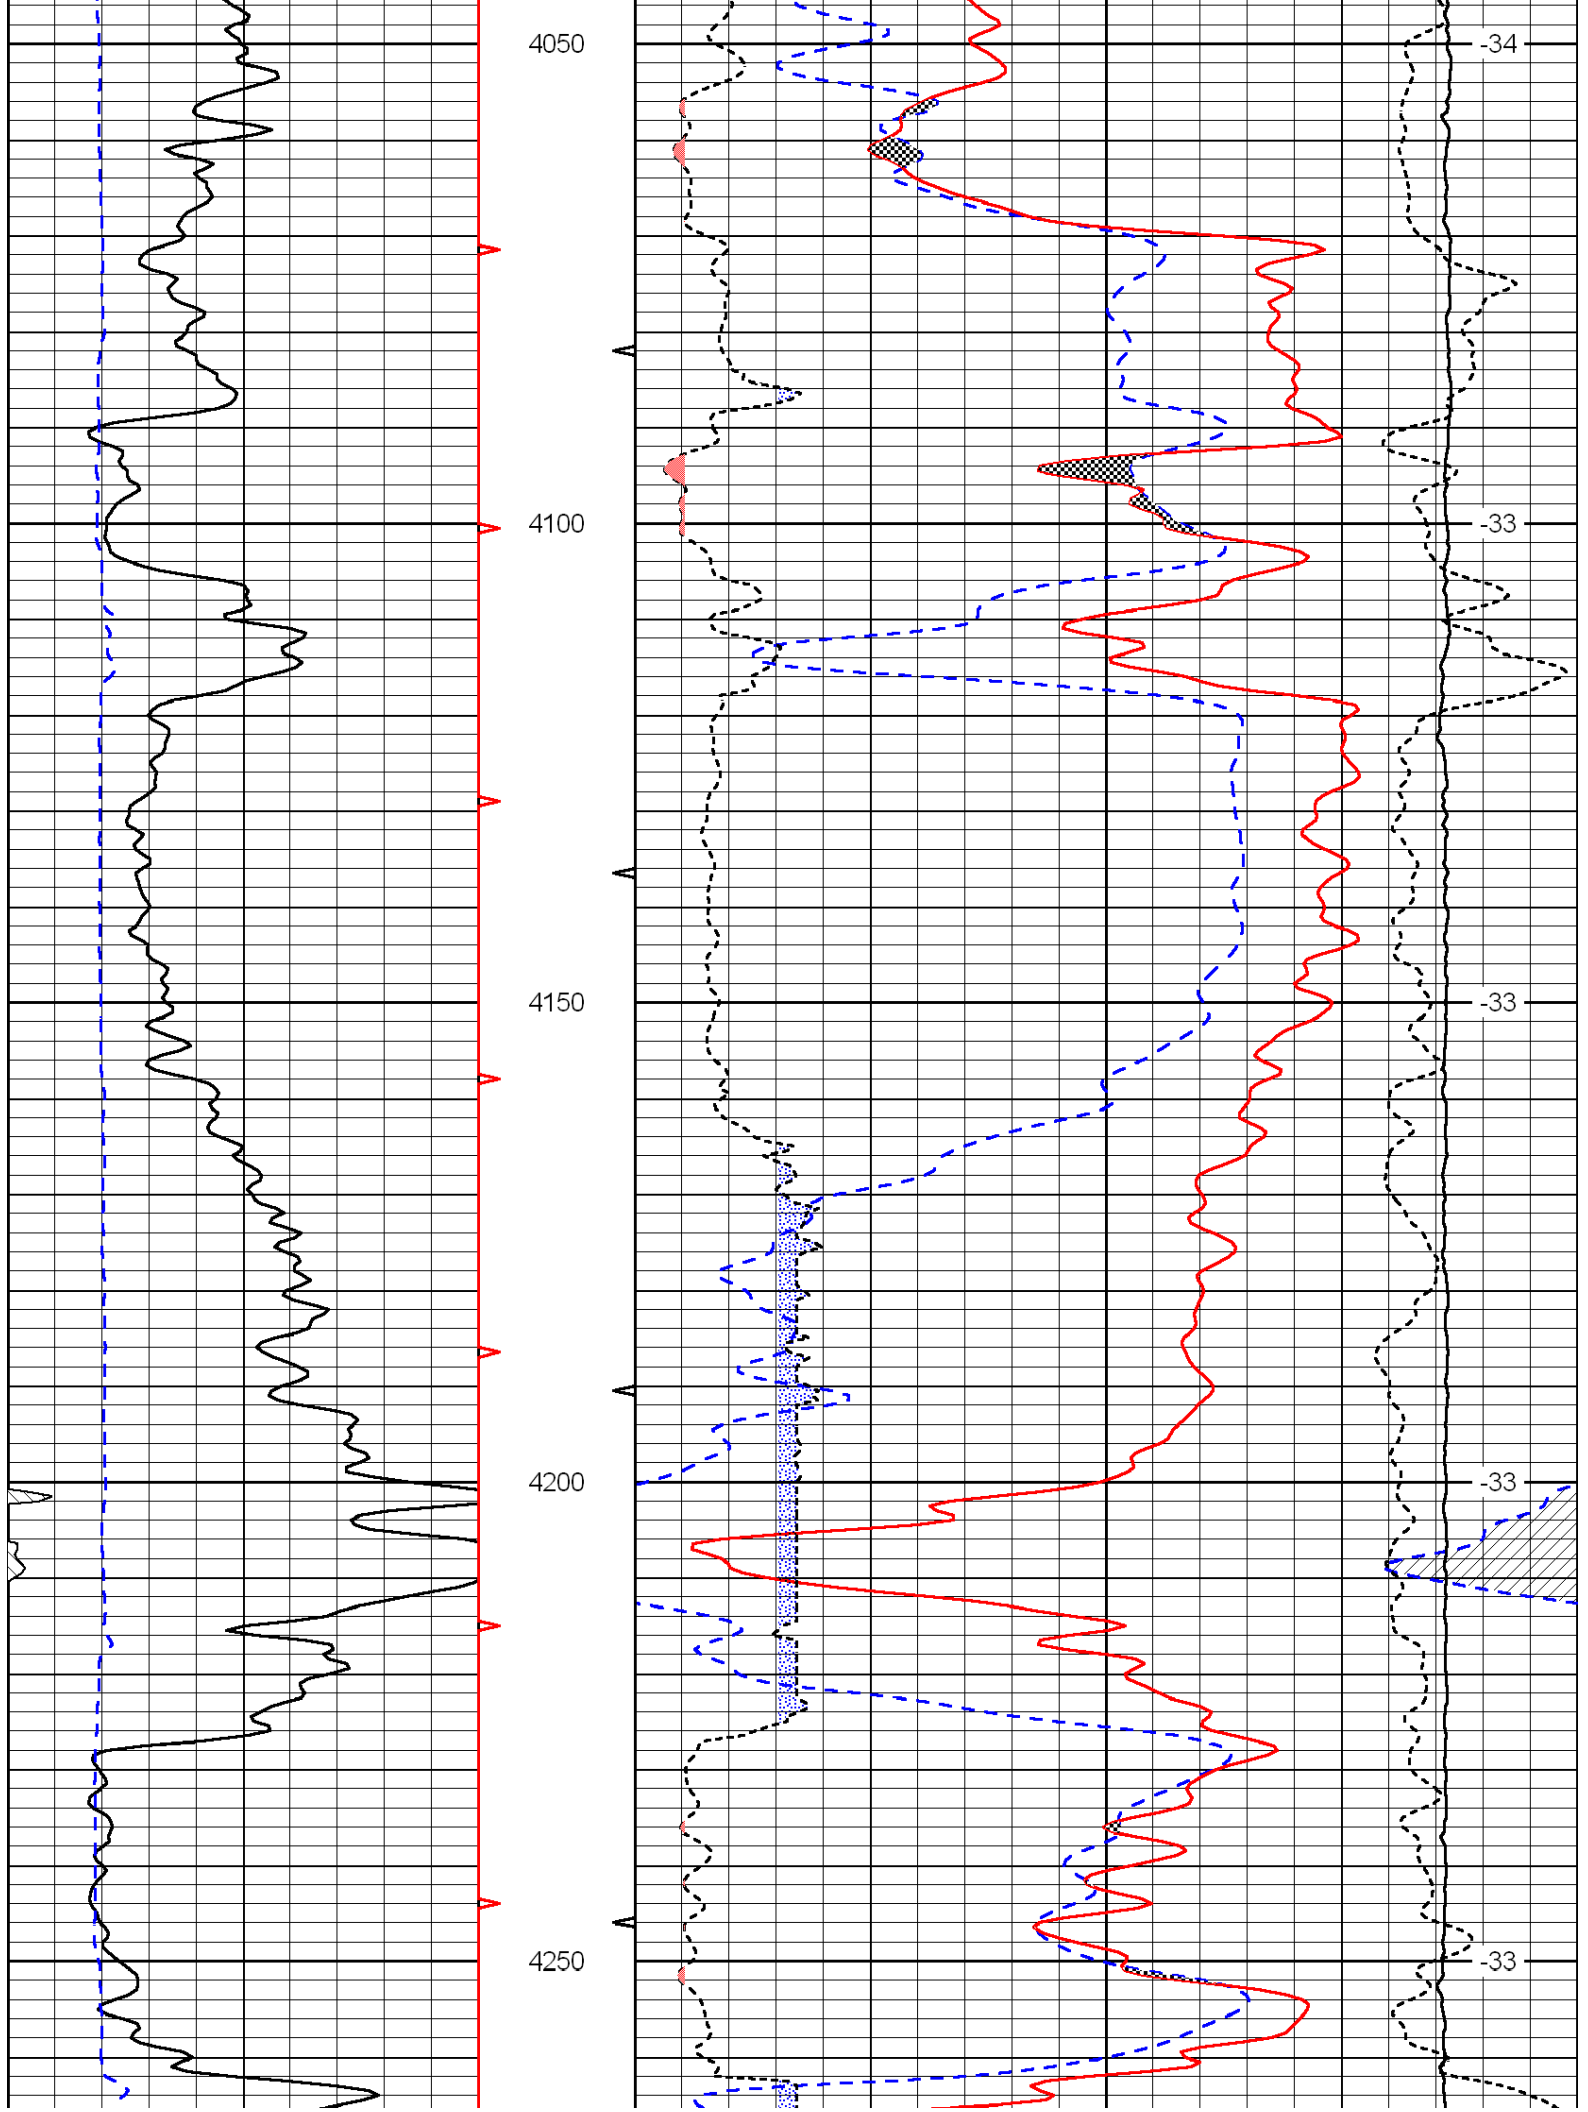

0	Gamma Ray	150
6	Caliper (GAPI)	16

30	Compensated Density		-10
2	Bulk Density		3
15000	Line Tension		0
2.625	DGA	3.425	-0.25
			Correction
			0.25
LSPD			

Database File: c:\warrior\data\chieftain_douglas-kent #2-18\chieftainhd.db
 Dataset Pathname: dil/chfmain
 Presentation Format: cndlspec
 Dataset Creation: Mon Dec 05 08:38:24 2011
 Charted by: Depth in Feet scaled 1:240

LSPD

6 Caliper (GAPI) 16

30	Compensated Density (Limestone)			-10	
2.625	DGA	3.425	-0.25	Correction	0.25
15000	Line Tension				0
					LSPD