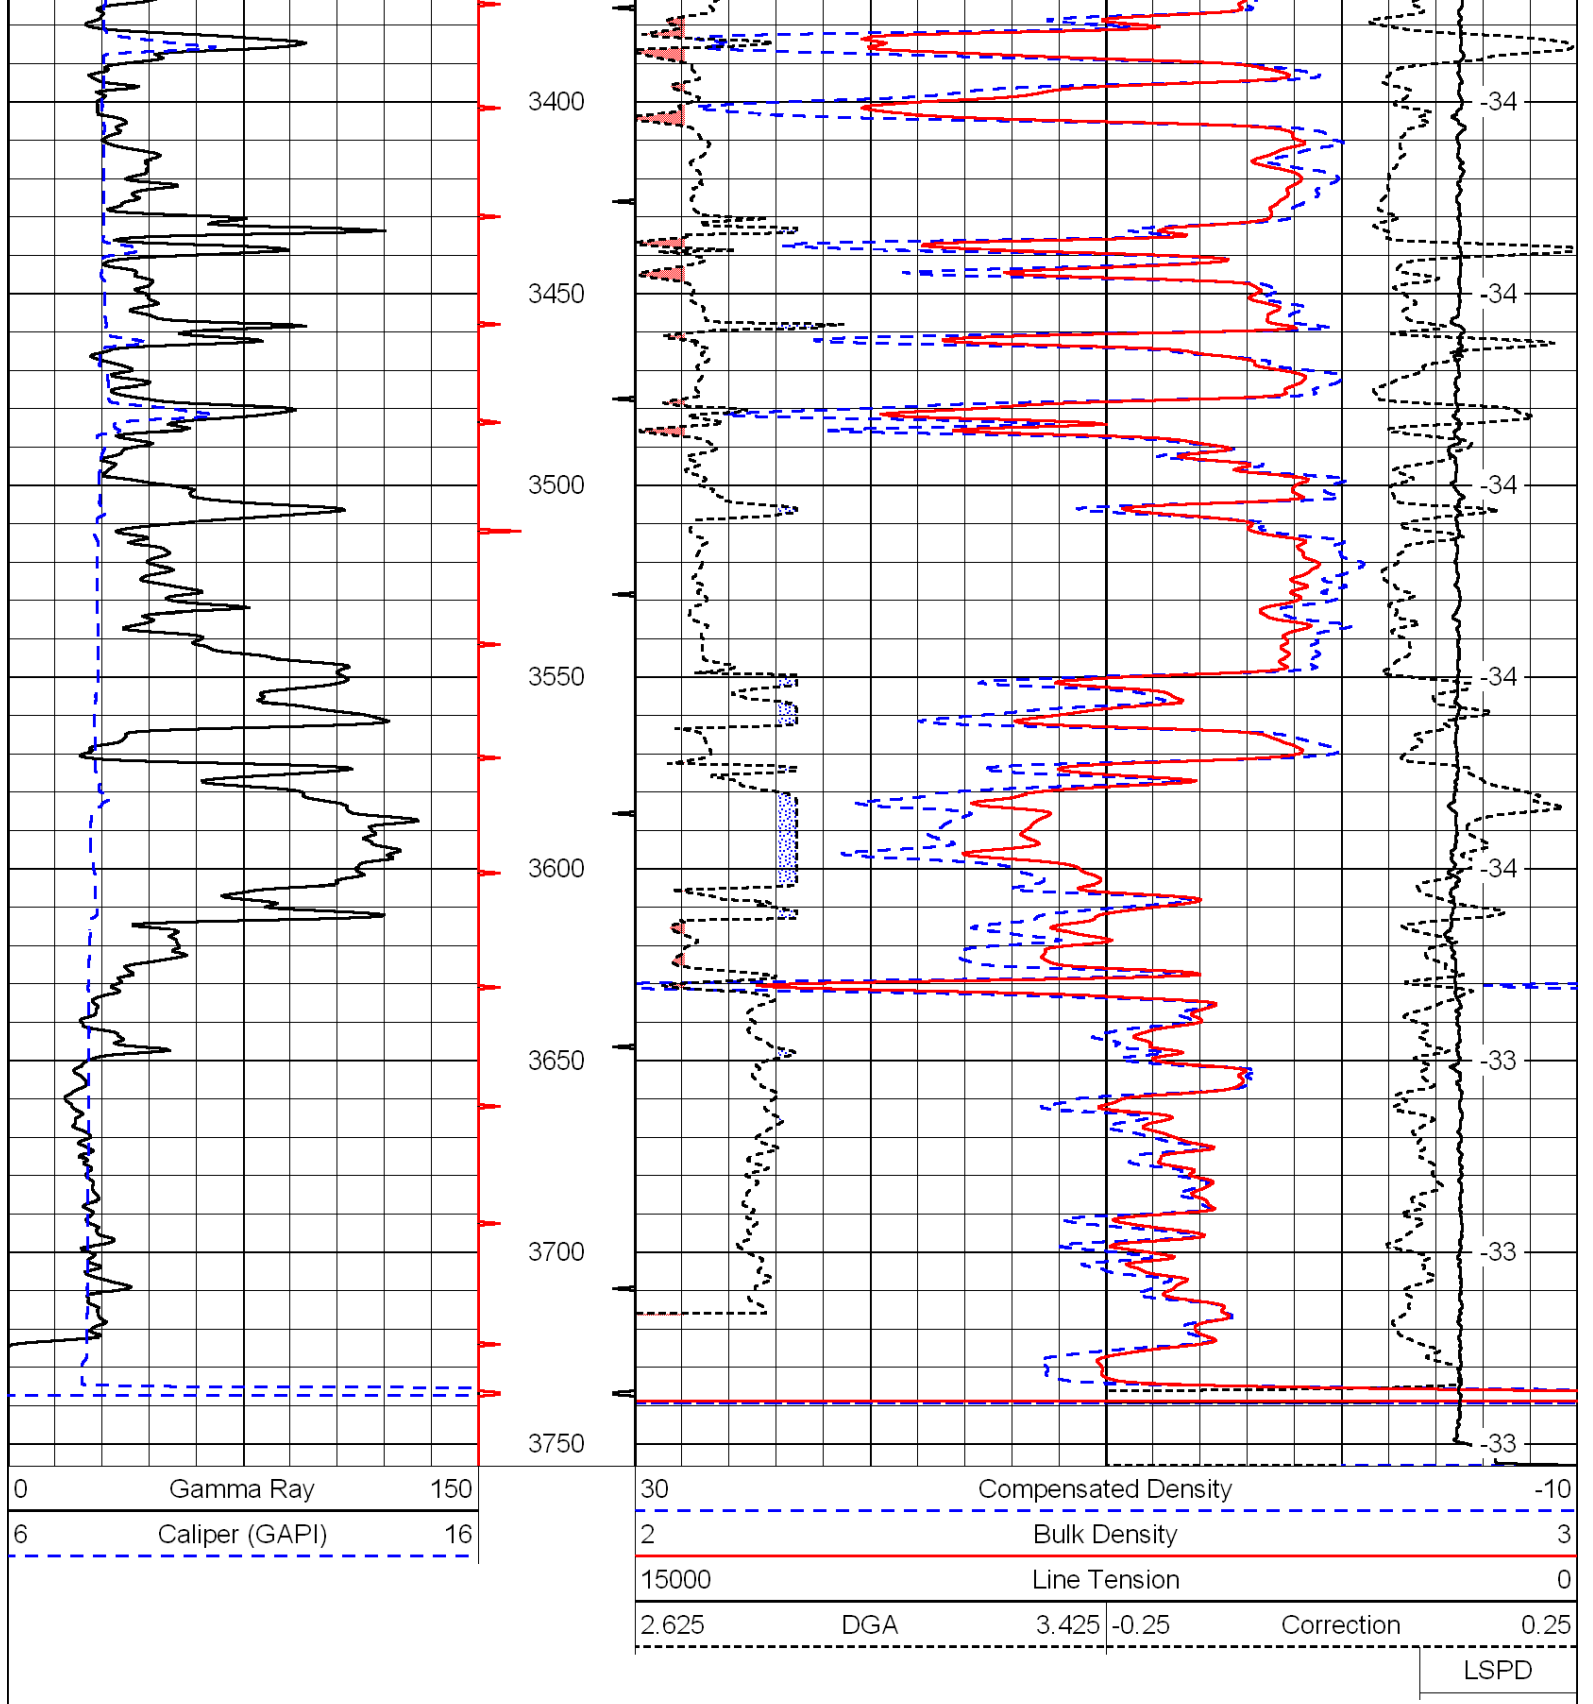

0	Gamma Ray	150
6	Caliper (GAPI)	16

30	Compensated Density		-10
2	Bulk Density		3
15000	Line Tension		0
2.625	DGA	3.425	-0.25
			Correction
			0.25
LSPD			

Database File: c:\warrior\data\tdi_irvin trust #1\tdihd.db
 Dataset Pathname: dil/tdimain
 Presentation Format: cndlspec
 Dataset Creation: Tue Nov 08 23:36:05 2011
 Charted by: Depth in Feet scaled 1:240