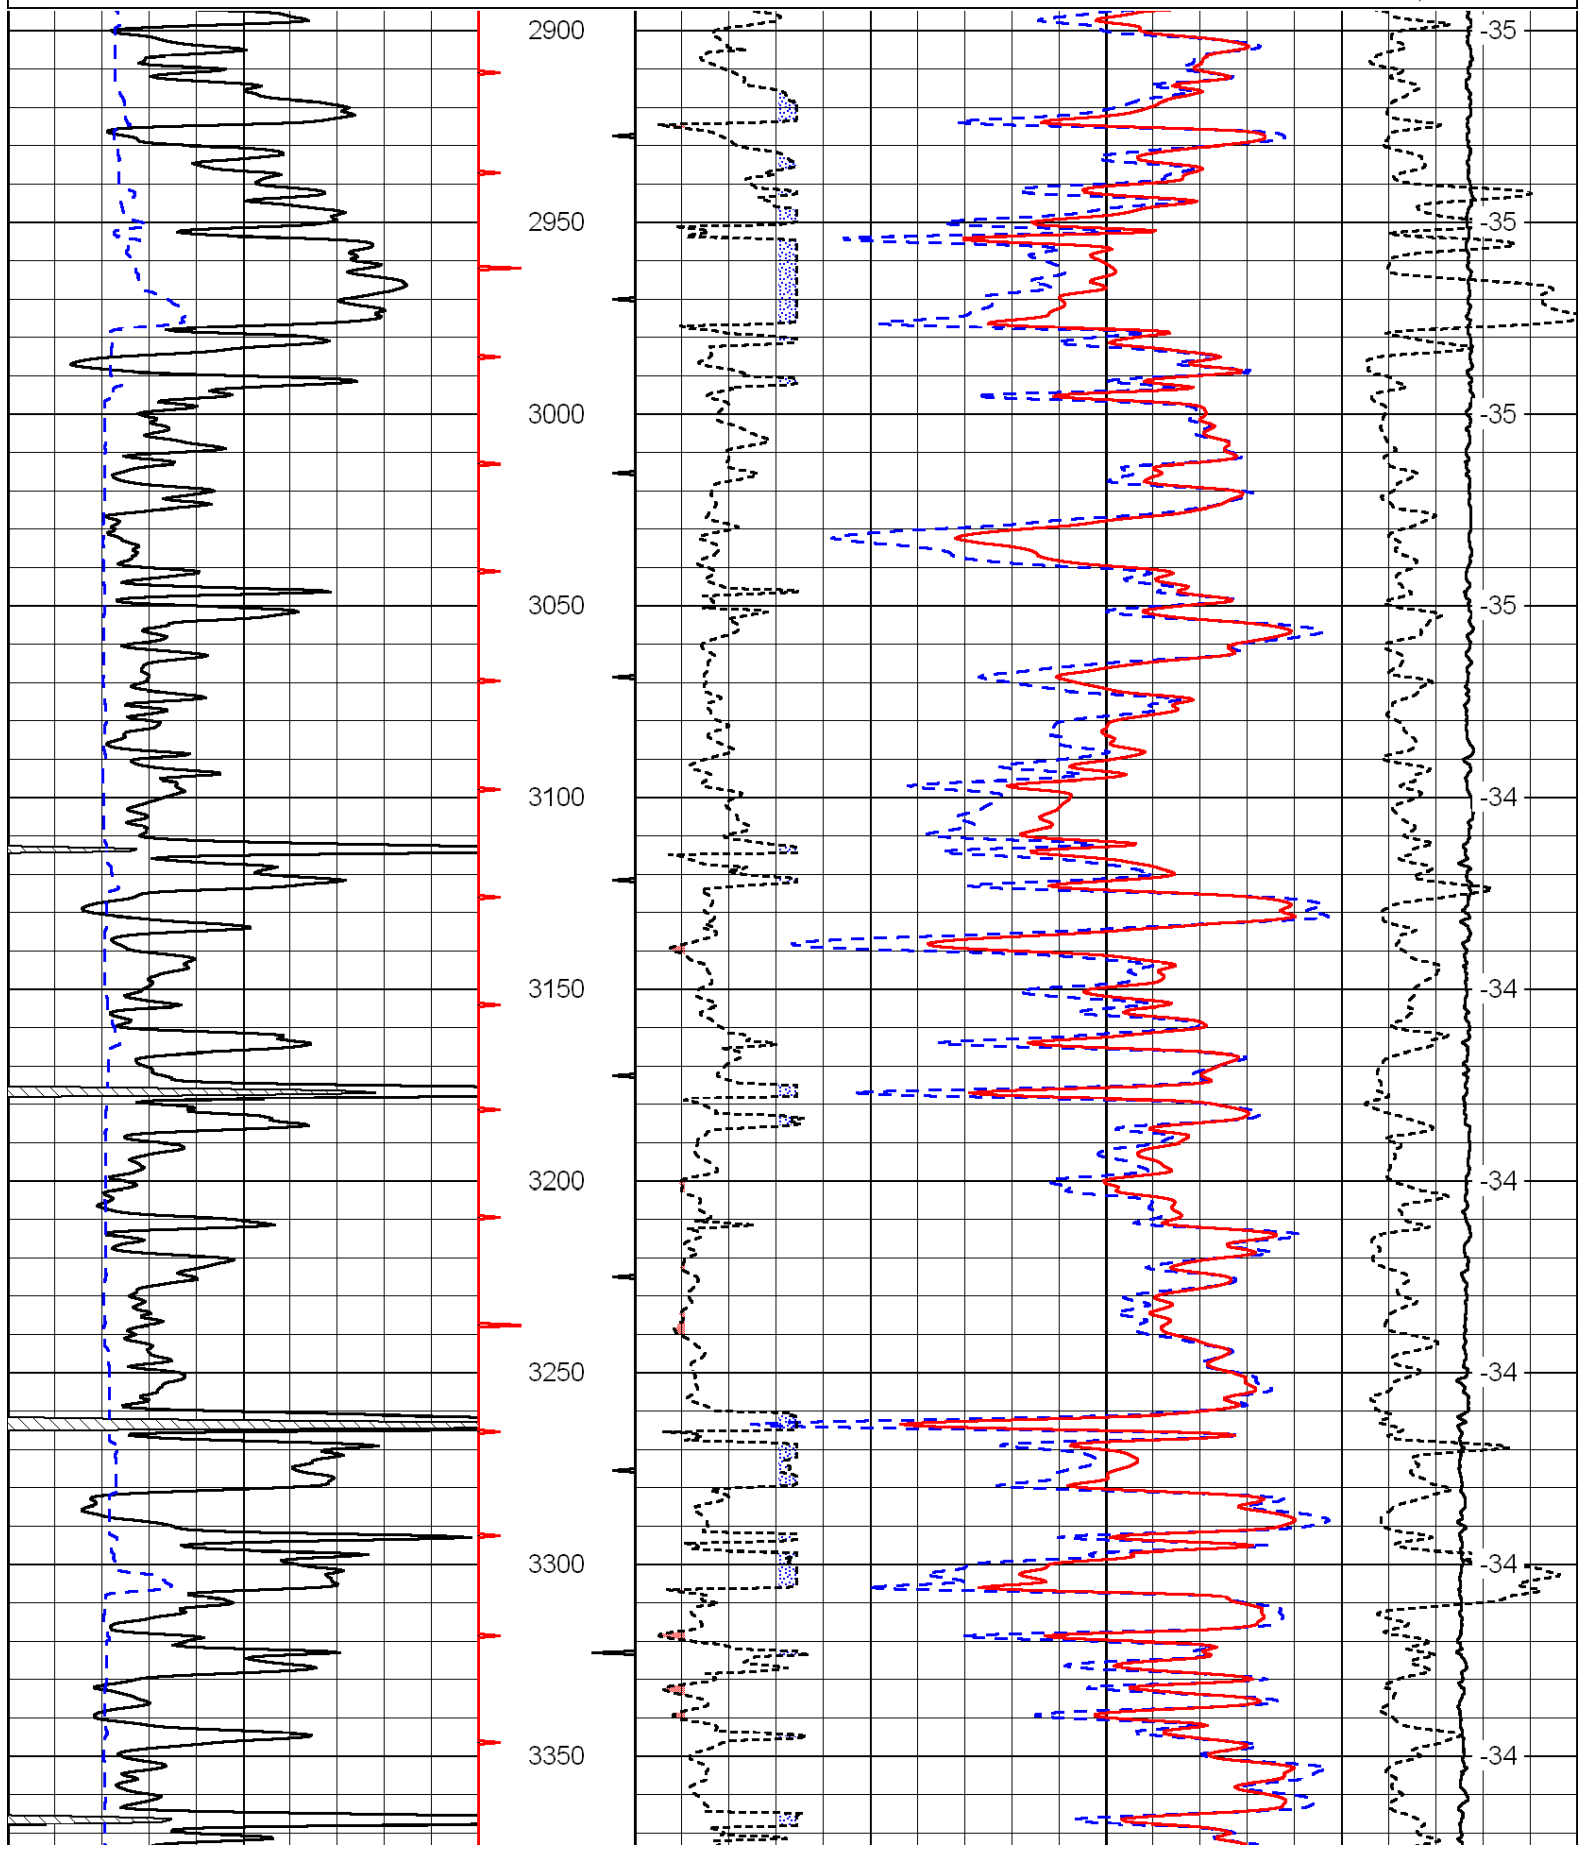

0	Gamma Ray	150
6	Caliper (GAPI)	16

30	Compensated Density		-10
2	Bulk Density		3
15000	Line Tension		0
2.625	DGA	3.425	-0.25
			Correction
			0.25
LSPD			

Database File: c:\warrior\data\tdi_irvin trust #1\tdihd.db
 Dataset Pathname: dil/tdimain
 Presentation Format: cndlspec
 Dataset Creation: Tue Nov 08 23:36:05 2011
 Charted by: Depth in Feet scaled 1:240