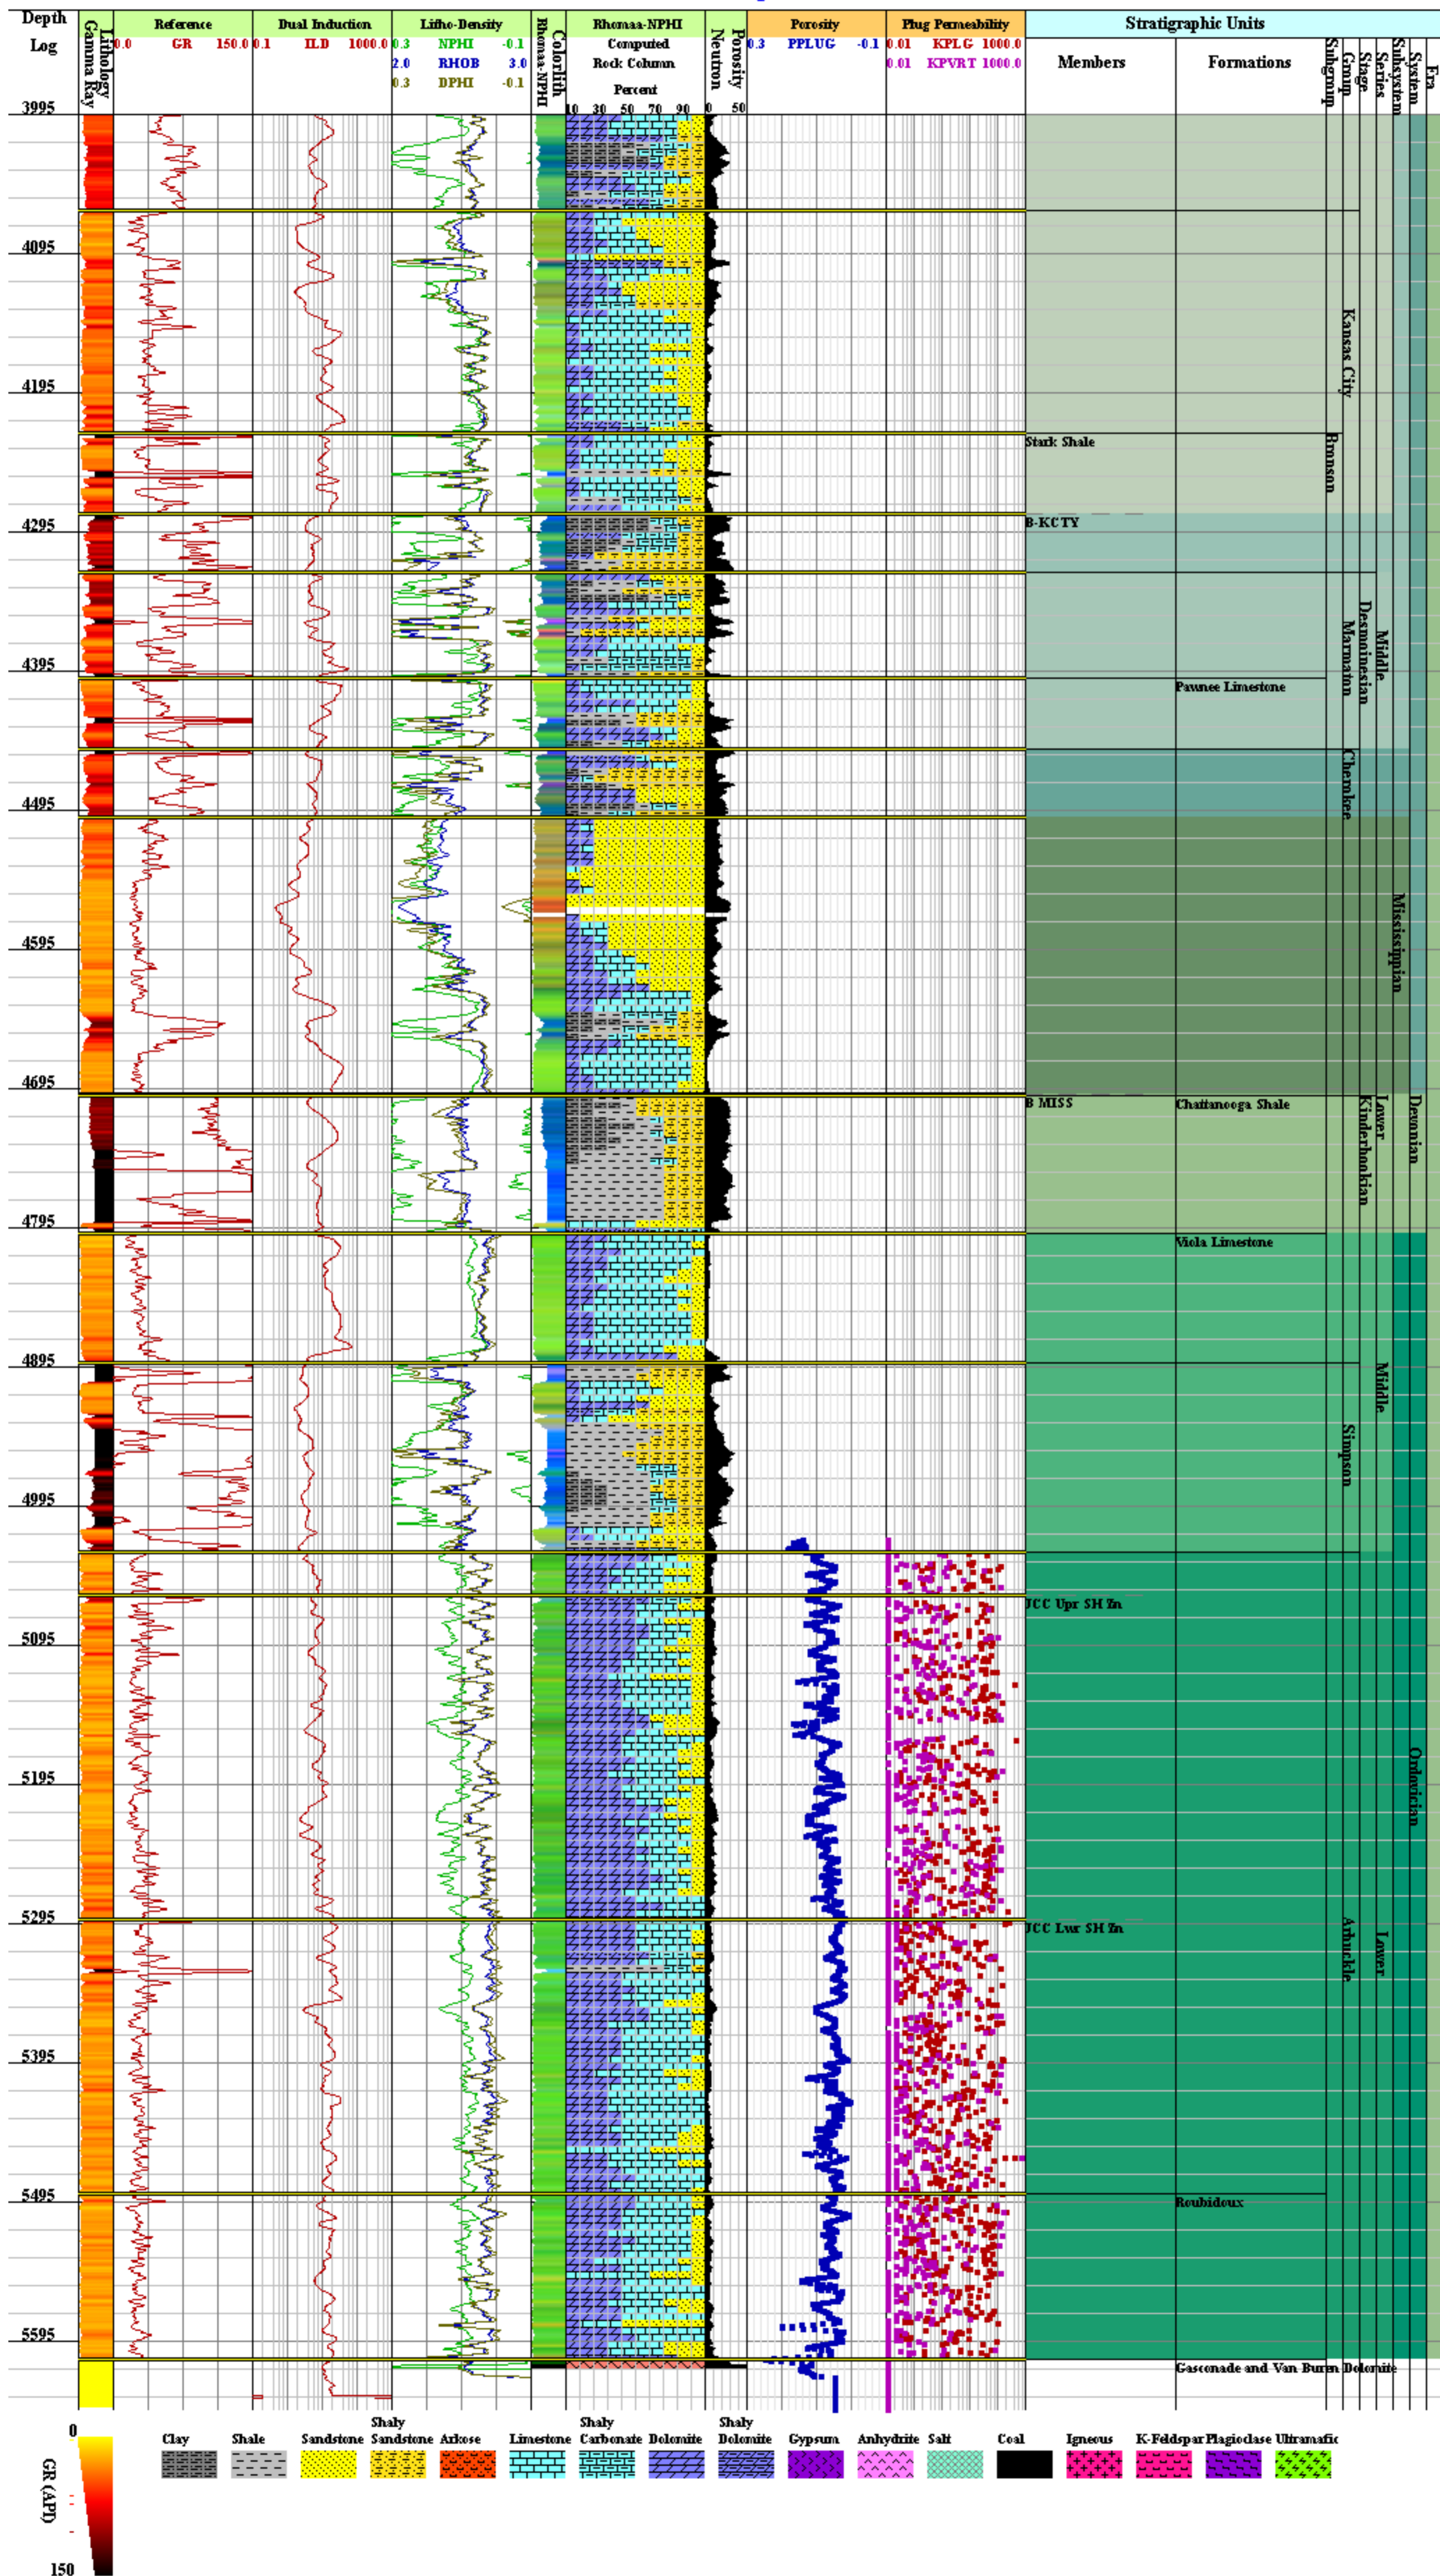

Traffas 'B' 4
 15-007-23024
 Lat: 37.2117746
 Long: -98.4223453
 Elev: (GL) 1510.0

Legend for Lithology and Well Logs:

- Clay
- Shale
- Sandstone
- Sandstone Arkose
- Limestone
- Carbonate
- Dolomite
- Dolomite
- Gypsum
- Anhydrite
- Salt
- Coal
- Igneous
- K-Feldspar
- Plagioclase
- Ultramafic

GR (APD)
0
150