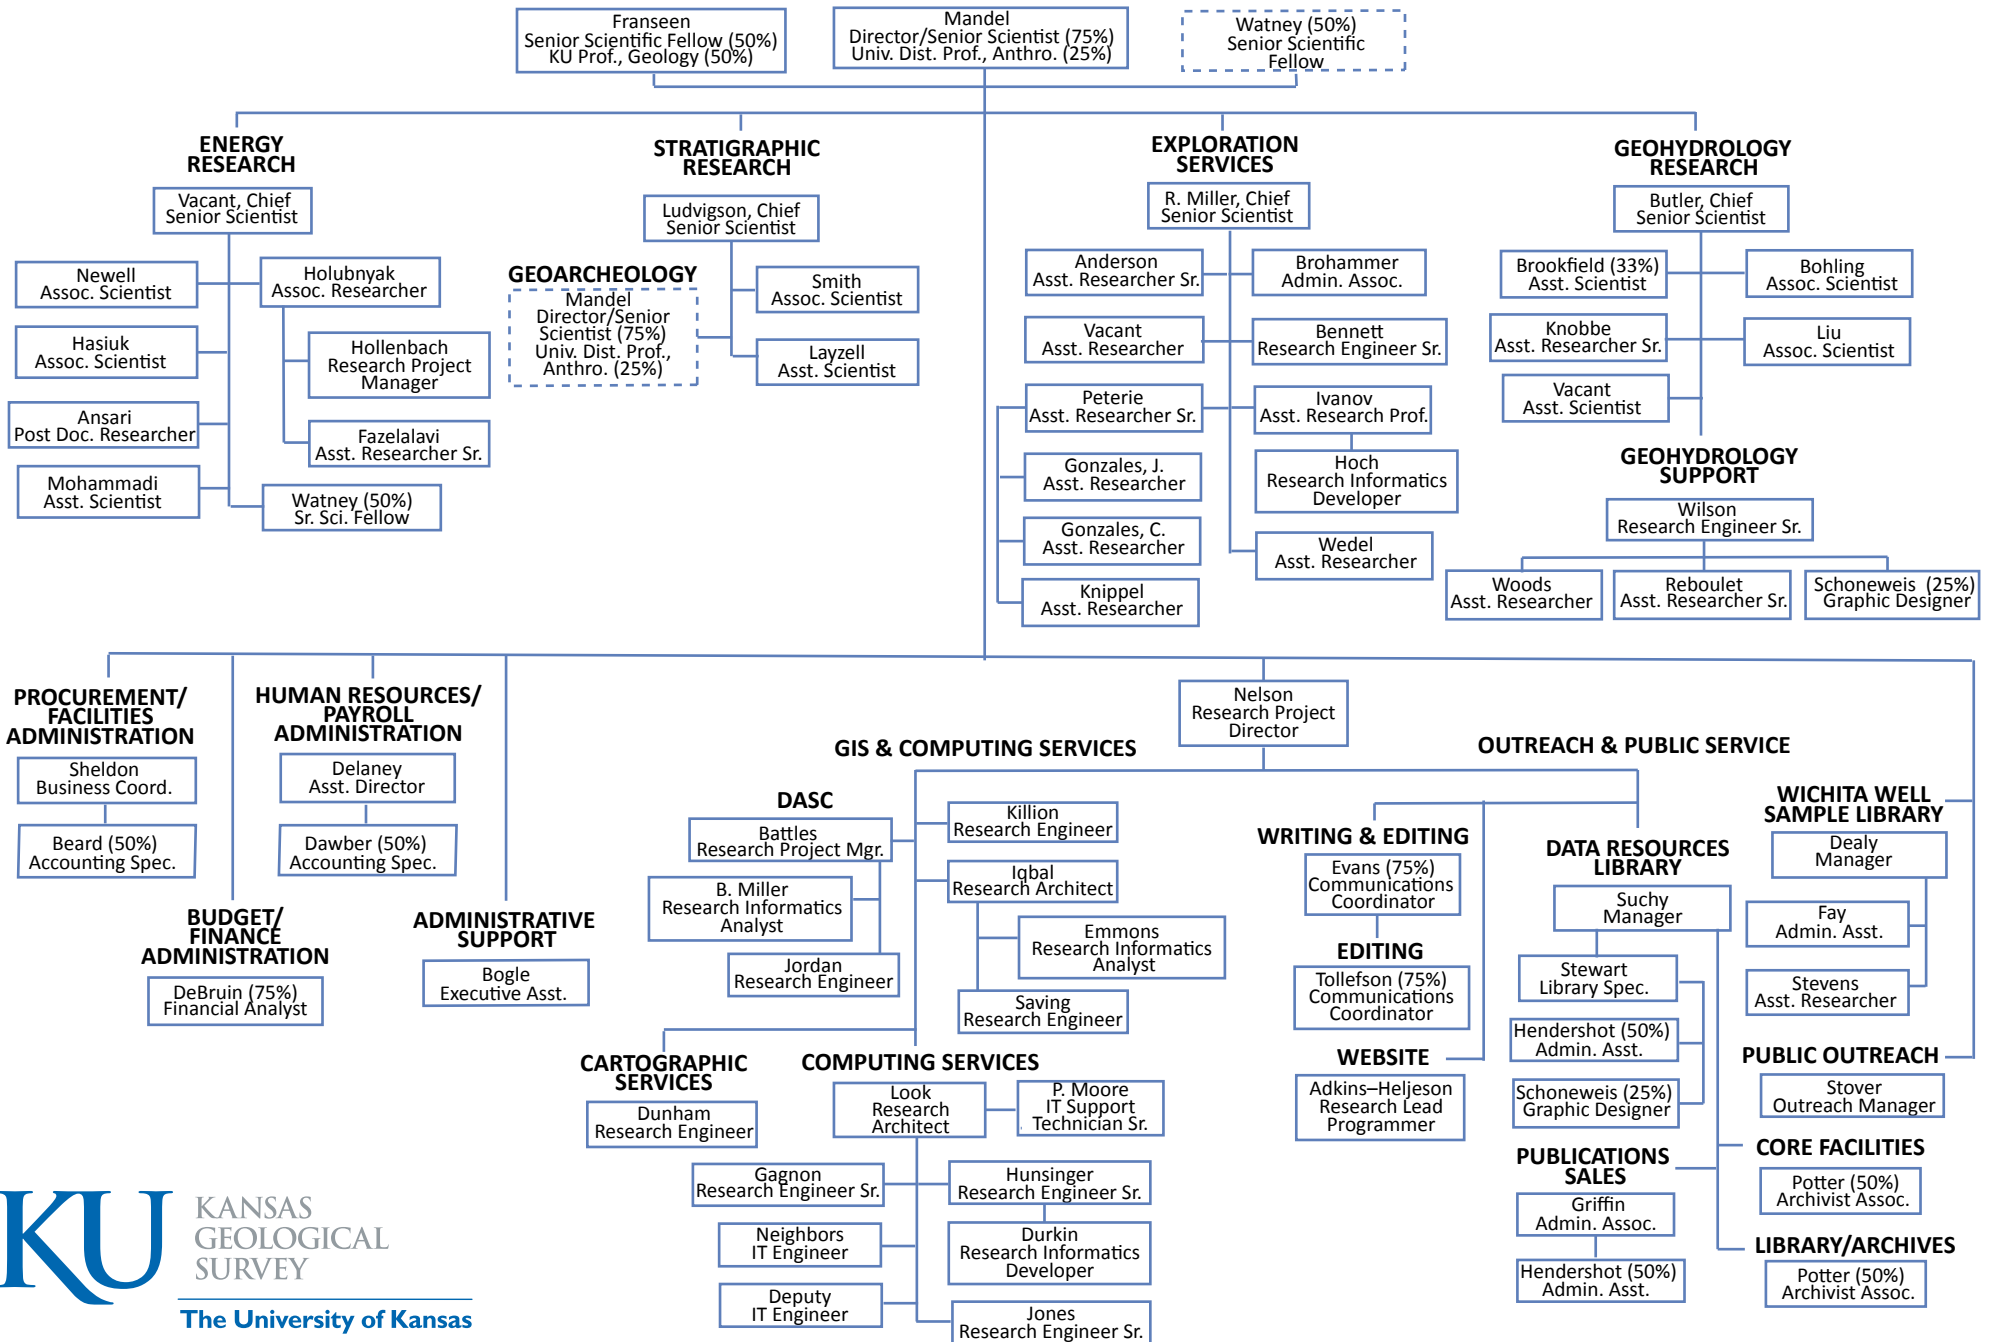

KANSAS GEOLOGICAL SURVEY

DIRECTOR AND STATE GEOLOGIST

----- Affiliated with a Research Section