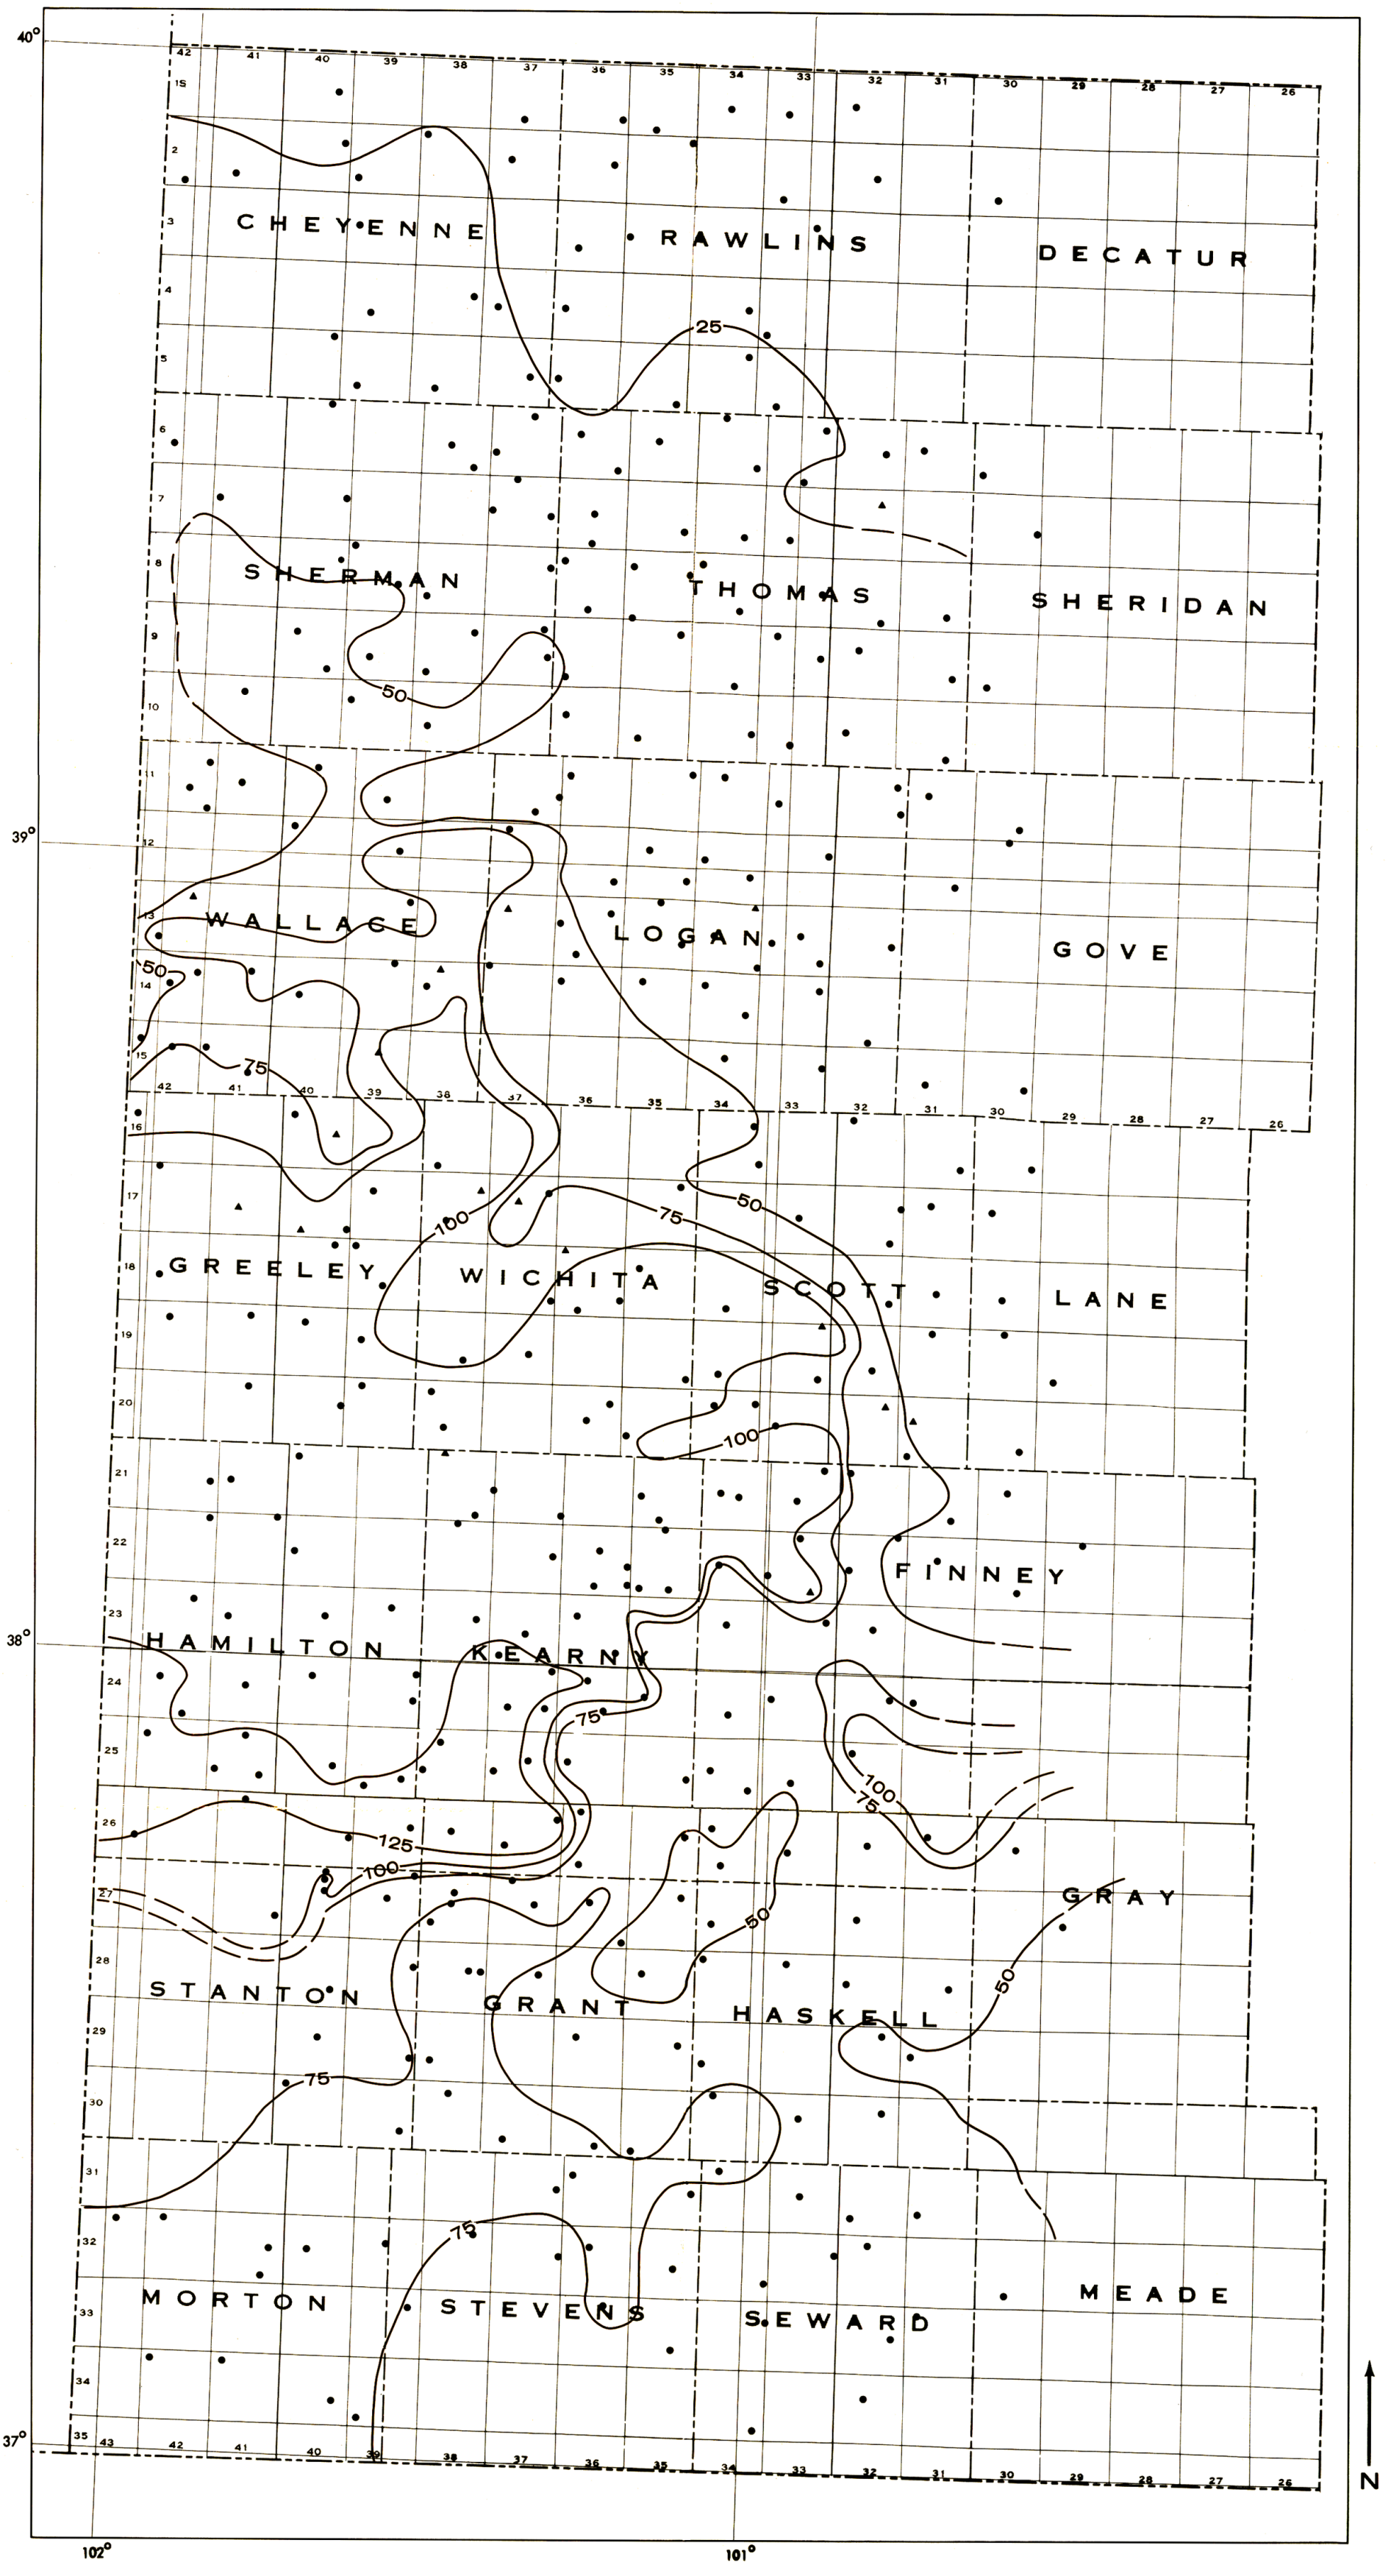

THICKNESS OF BLAINE FORMATION

EXPLANATION

- Data from geophysical logs
- ▲ Data from sample logs only

Contour interval 25 ft.

SCALE