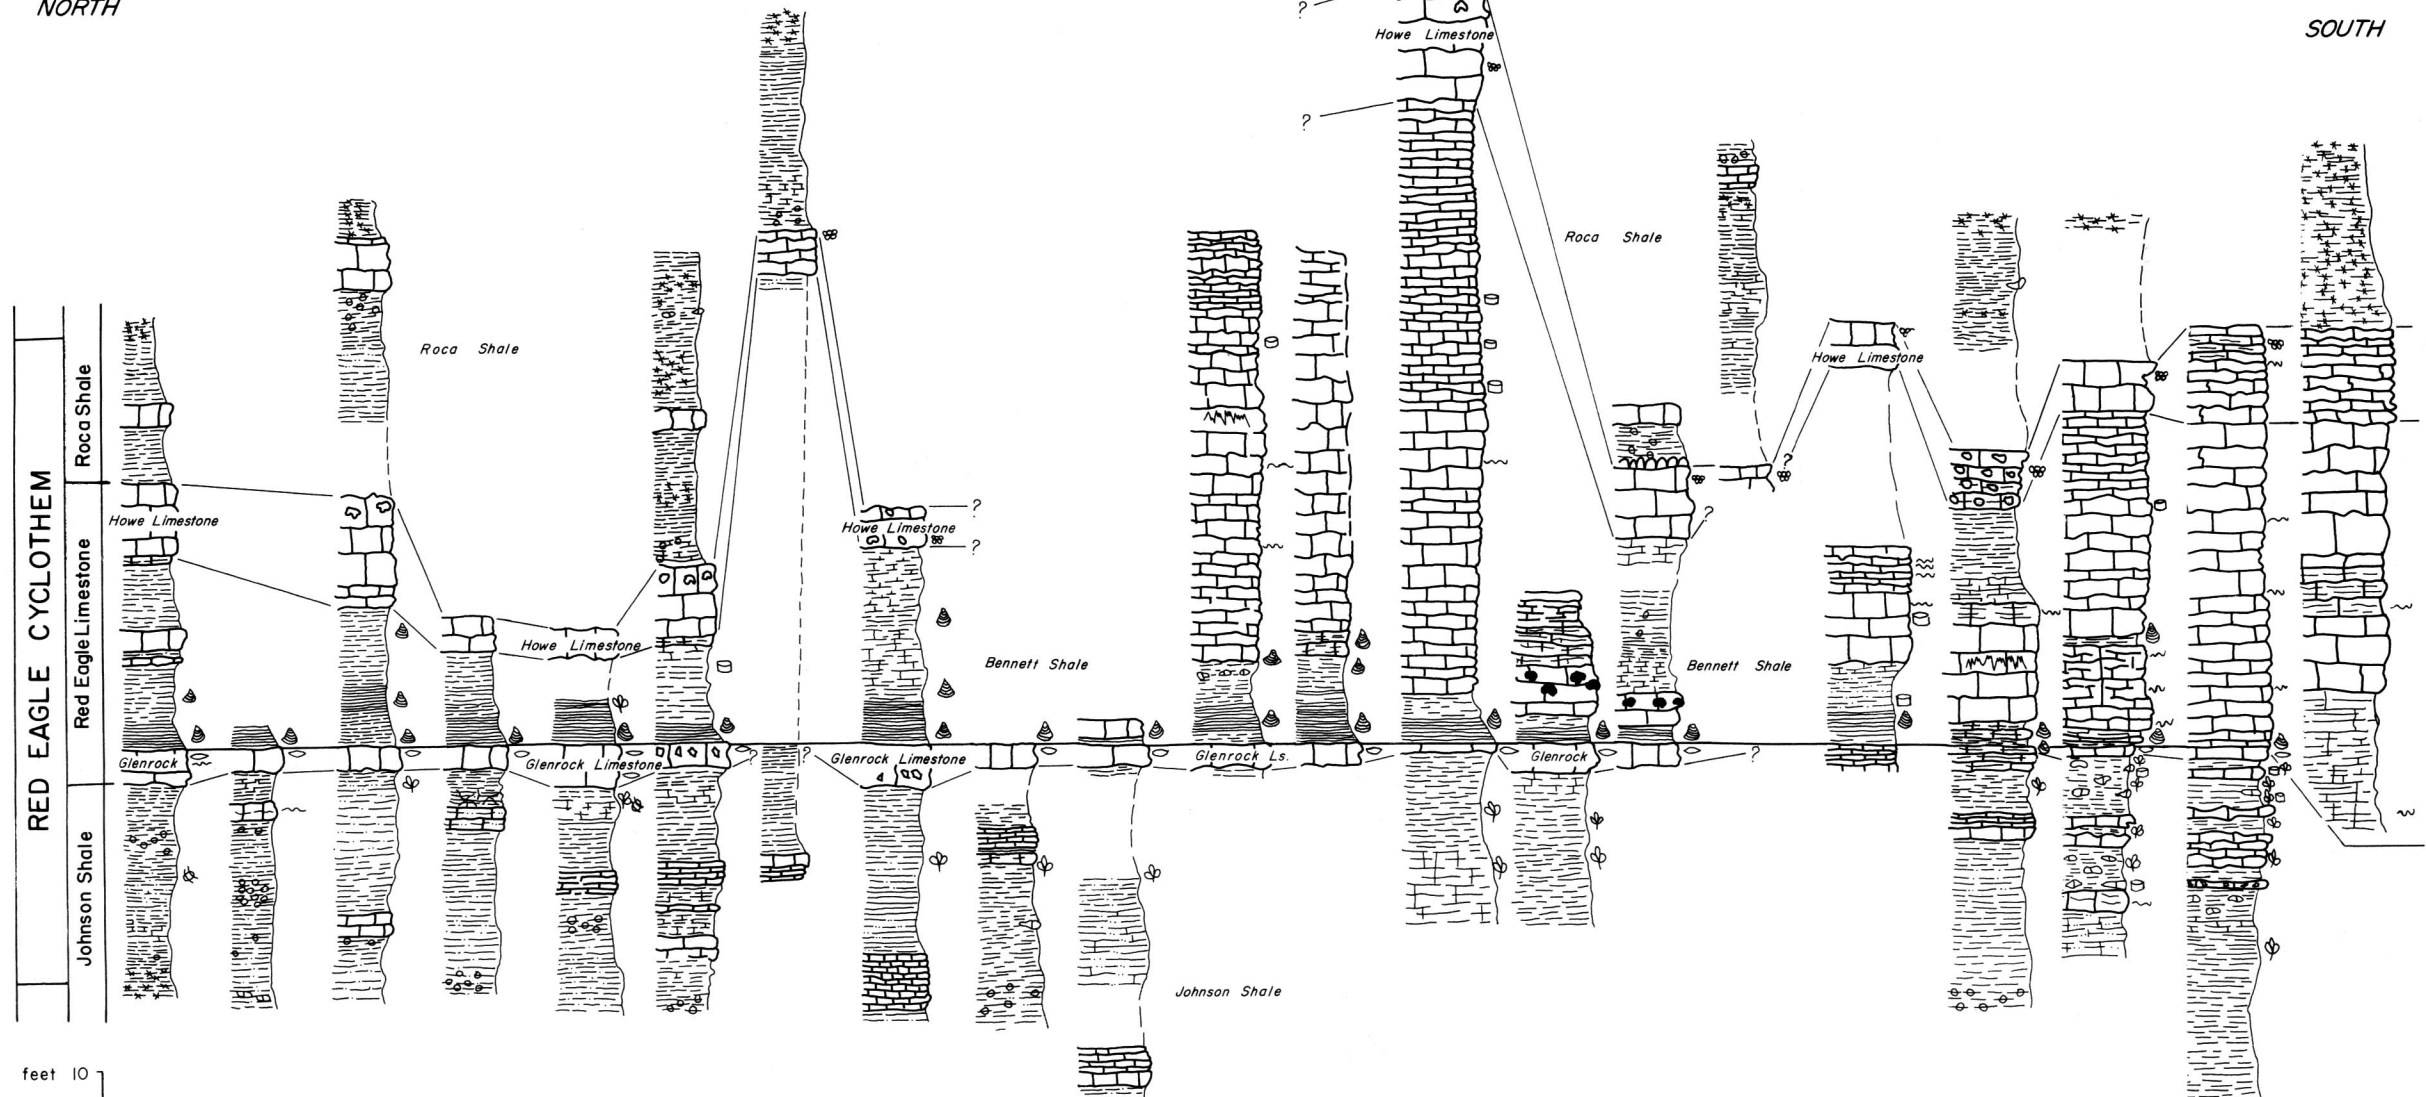

Bennet Johnson Pawnee Humboldt Frankfort Manhattan Alma Paxico Eskridge Eskridge South Eskridge Quarry Judith Coffman Ranch Allen Allen 2 Dunlap Saffordville Elmdale Grand Summit Highway 38 Burbank

NORTH

SOUTH

RED EAGLE CYCLOTHEM
Roca Shale
Red Eagle Limestone
Johnson Shale

EXPLANATION OF SYMBOLS

- ☐ Plant remains
- ☐ Fusulinids
- ~ Linear algae
- ☐ *Orbiculoidea*
- ☐ *Osagia*
- ☐ Crinoid columnals
- ☐ Charophytes
- ☐ Stylolites

EXPLANATION OF LITHOLOGY

- ☐ Limestone
- ☐ Limestone, cherty
- ☐ Limestone, vuggy
- ☐ Limestone, breccia
- ☐ Limestone, shaly
- ☐ Shale, red
- ☐ Shale, green
- ☐ Shale, black
- ☐ Mudstone
- ☐ Siltstone
- ☐ Claystone
- ☐ Shale, gray

VERTICAL SCALE
(not to horizontal scale)