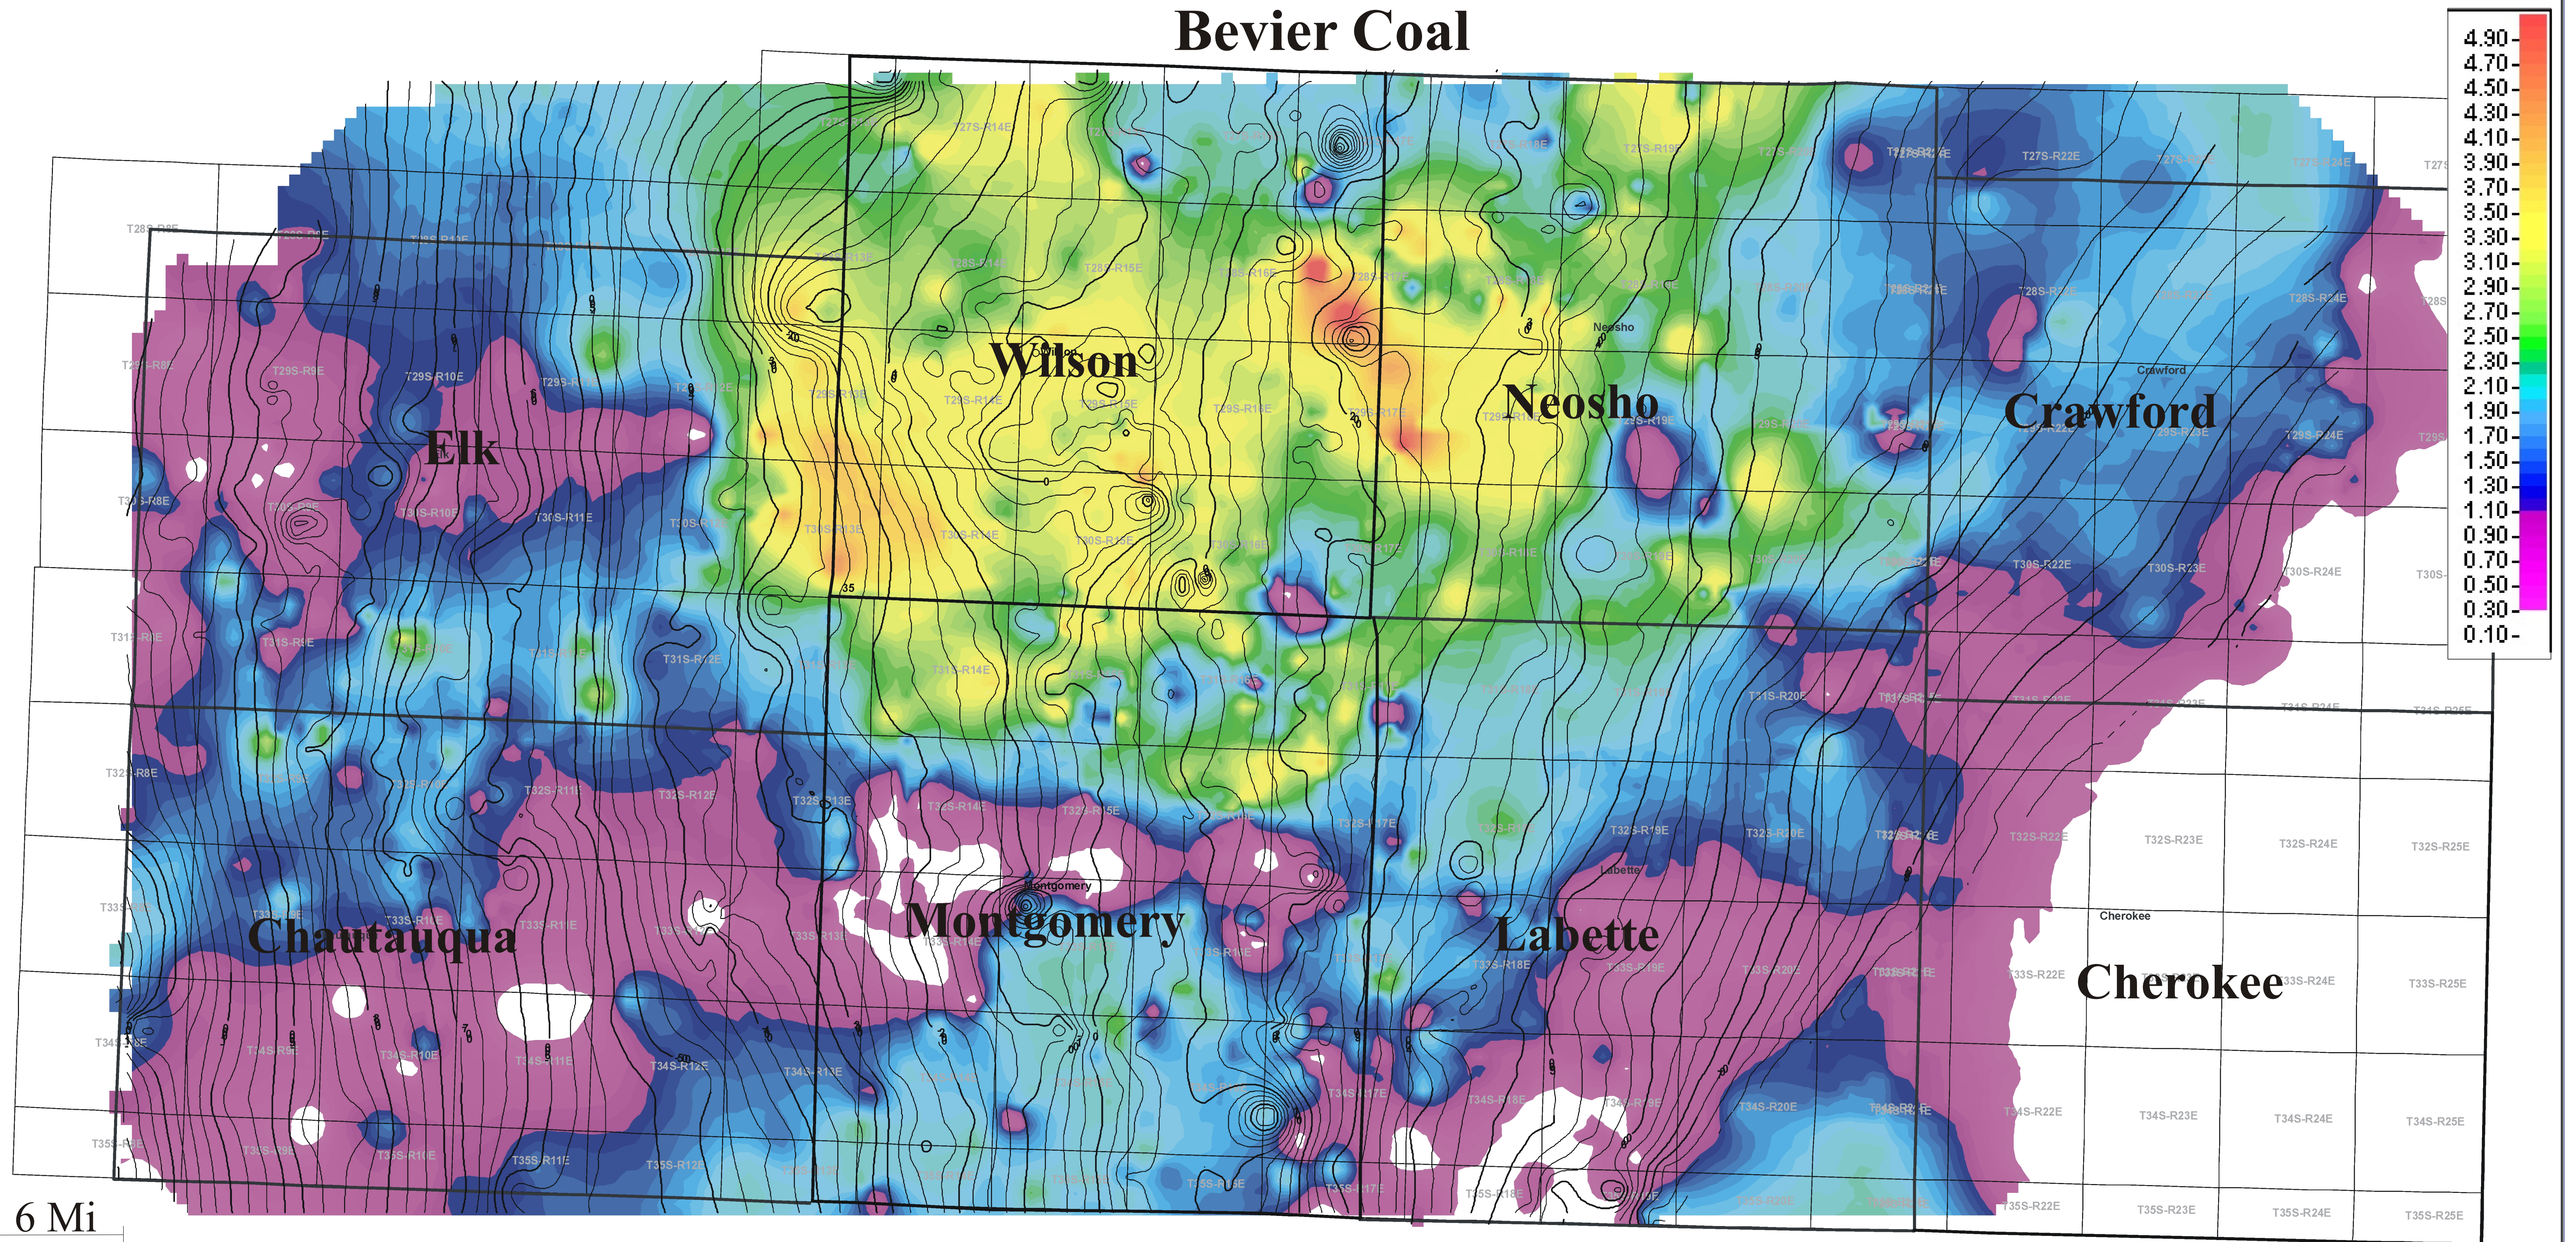

Bevier Coal

6 Mi
9.6 Km

Isopach of Bevier coal (colors) overlain with contours on bottom Bevier coal structure (isopach CI: 0.10ft; structure CI: 25ft)