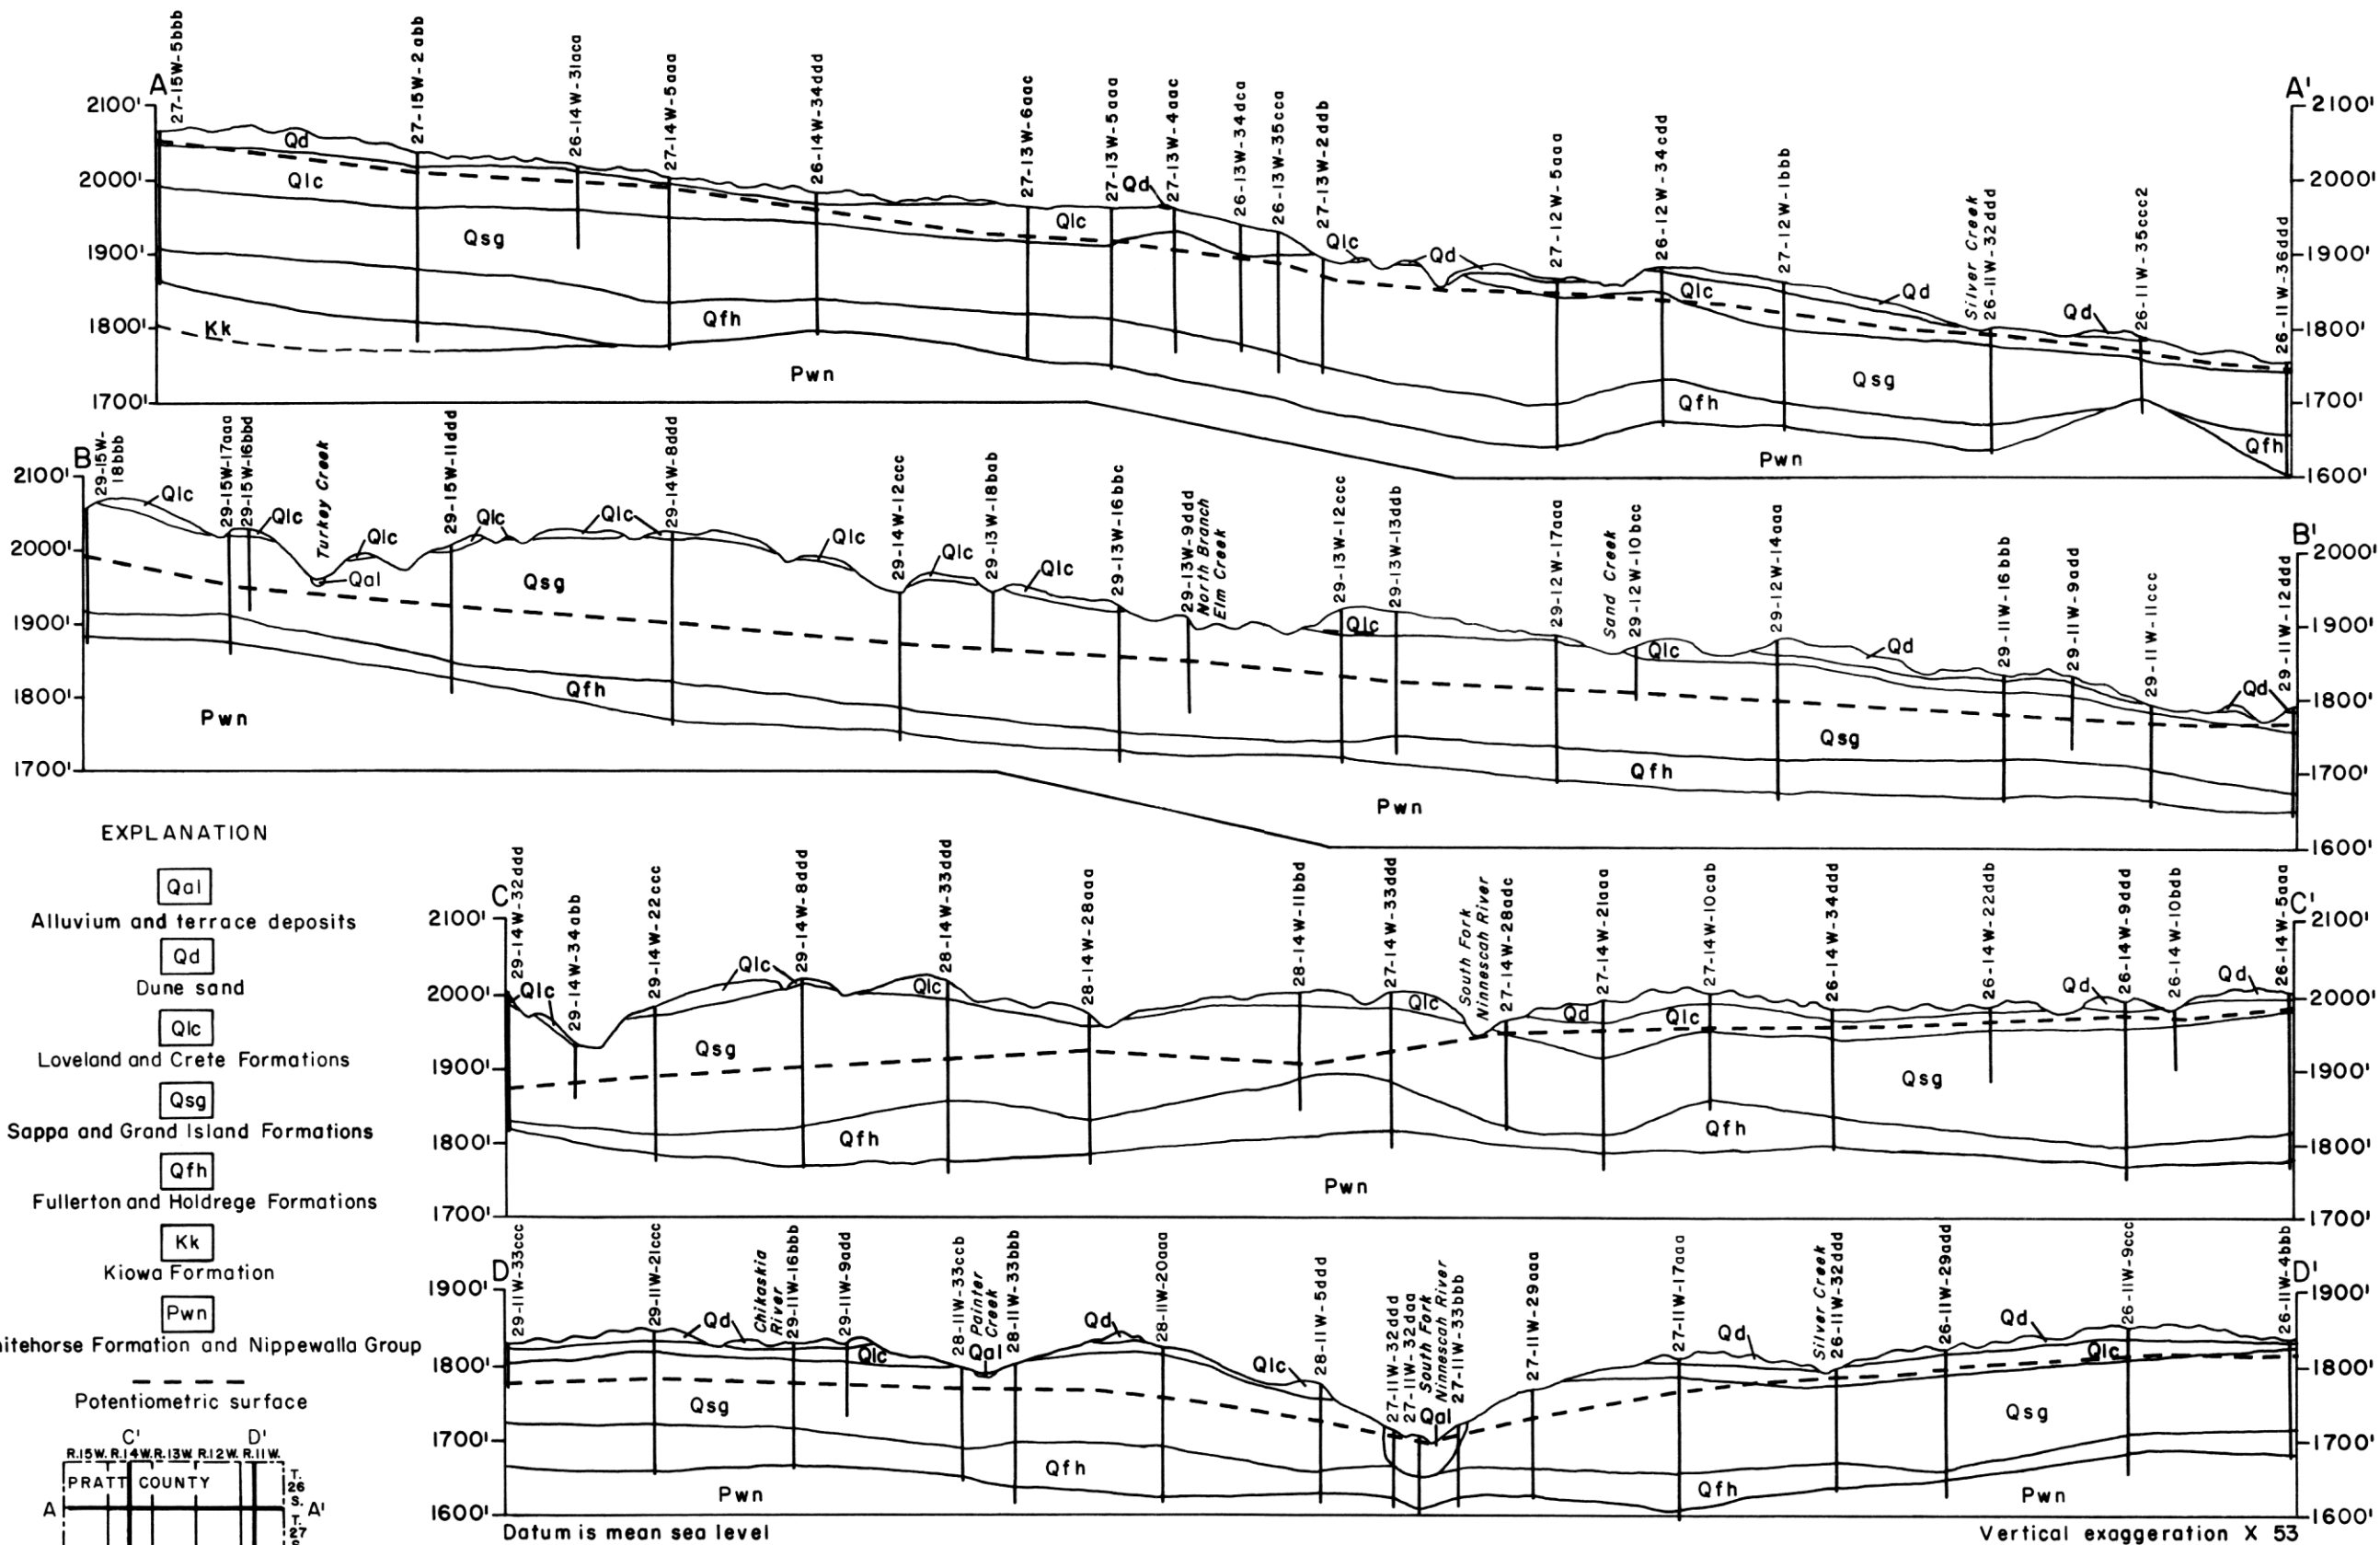

# GEOLOGIC SECTIONS IN PRATT COUNTY, KANSAS

Index map showing locations of sections  
Traces of sections also are shown on plate 1